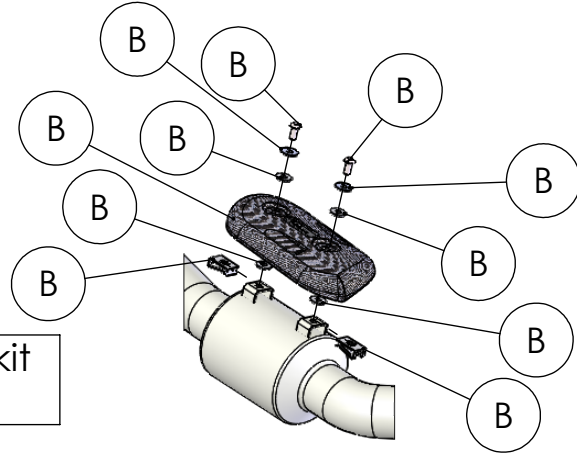

VIEW "A"
Flange "25B"

VIEW "A"
Bushing Cod.206062

Carbon end cup set
cod.3014000701R

S.s end cup set
cod.307242711R

Muffler kit
cod.3014000471R

Muffler repack kit
cod.414205R

Outer sleeve
replacement kit
cod.3014000750VLR

Belts and rivets kit
Cod.088425010R

370

Øi. 50
Øe. 50

OPTIONAL
cod.5683

Spring and rubber
replacement kit
Cod.303949001R

Manifold kit
Cod.3014043208R

"OPTIONAL"
5683

Headers pipes
cod.3014043202R

ART. 14043 SPARE PARTS

YAMAHA T-MAX 530 ABS / DX / SX

(A) FITTING KIT cod.3014043601R

(B) CARBON COVER KIT cod.3014043001R