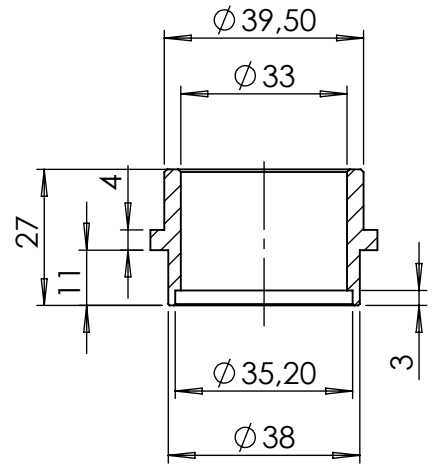

VIEW "A"
Flange "25B"

VIEW "A"
Bushing Cod.206062

Carbon end cup set
cod.3014000701R

S.s end cup set
cod.307242711R

Muffler kit
cod.3014000471R

Muffler repack kit
cod.414205R

Outer sleeve
replacement kit
cod.3014000750VLR

Belts and rivets kit
Cod.088425010R

370

Øi. 50
Øe. 50

OPTIONAL
cod.5683

Spring and rubber
replacement kit
Cod.303949001R

Manifold kit
Cod.3014043208R

"OPTIONAL"
5683

Headers pipes
cod.3014043202R

ART. 14043 SPARE PARTS

YAMAHA T-MAX 530 ABS / DX / SX

(A) FITTING KIT cod.3014043601R

(B) CARBON COVER KIT cod.3014043001R