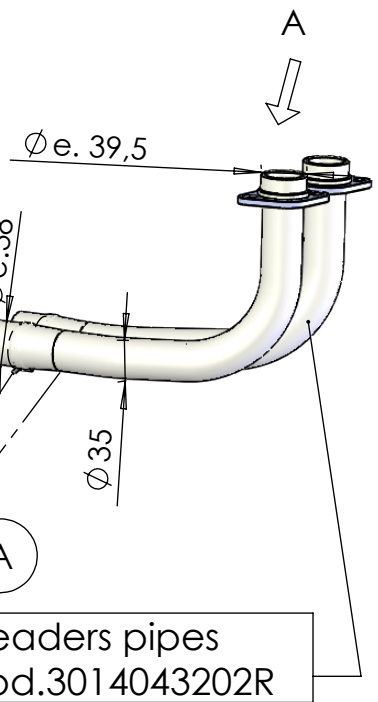

Belts and rivets kit
Cod.088425010R

370

Øi. 50
Øe. 50

OPTIONAL
cod.5683

Spring and rubber
replacement kit
Cod.303949001R

Manifold kit
Cod.3014043208R

"OPTIONAL"
5683

Headers pipes
cod.3014043202R

ART. 14043 SPARE PARTS

YAMAHA T-MAX 530 ABS / DX / SX

(A) FITTING KIT cod.3014043601R

(B) CARBON COVER KIT cod.3014043001R