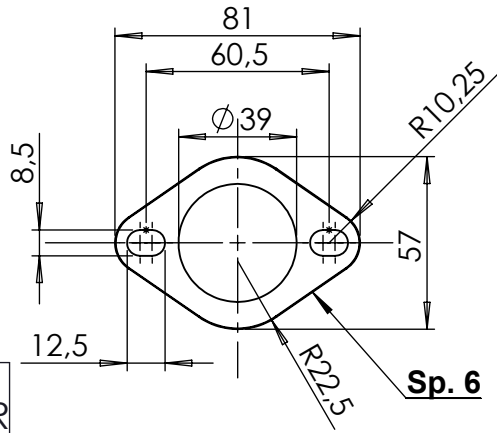

VIEW "A"
Flange "25B"