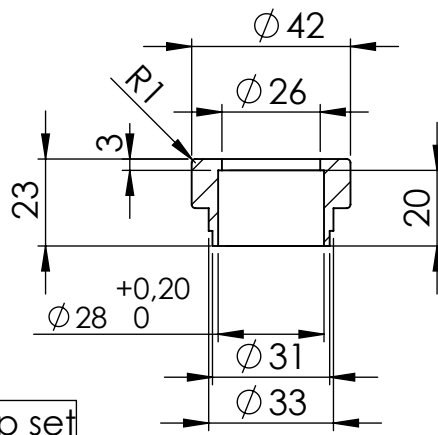

Db-killer N°63  
Cod.3014225801

bushing  
cod.206566

Flange  
cod.206567

Carbon end cap set  
Cod.3014008701R

End cap set  
Cod.3014259711R

Muffler kit  
Cod.3014060481R

Belts and rivets kit  
Cod.0814326011R

## ART. 14060 - SPARE PARTS

YAMAHA 125 X-MAX / IRON MAX

(A) FITTING KIT Cod. 3014323601R

(B) CARBON COVER KIT Cod. 306974002R