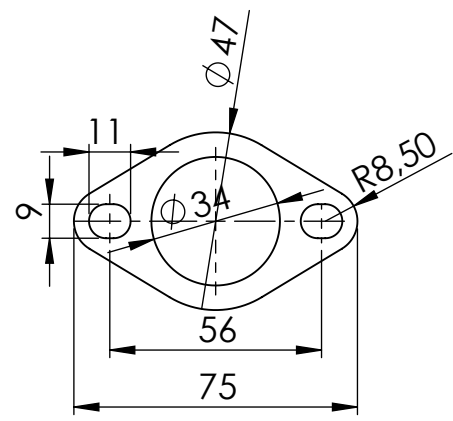

Db-killer N°63  
Cod.3014225801

bushing  
cod.206566

Flange  
cod.206567

Carbon end cap set  
Cod.3014008701R

End cap set  
Cod.3014259711R

Muffler kit  
Cod.3014060481R

Belts and rivets kit  
Cod.0814326011R

## ART. 14060 - SPARE PARTS

YAMAHA 125 X-MAX / IRON MAX

(A) FITTING KIT Cod. 3014323601R

(B) CARBON COVER KIT Cod. 306974002R