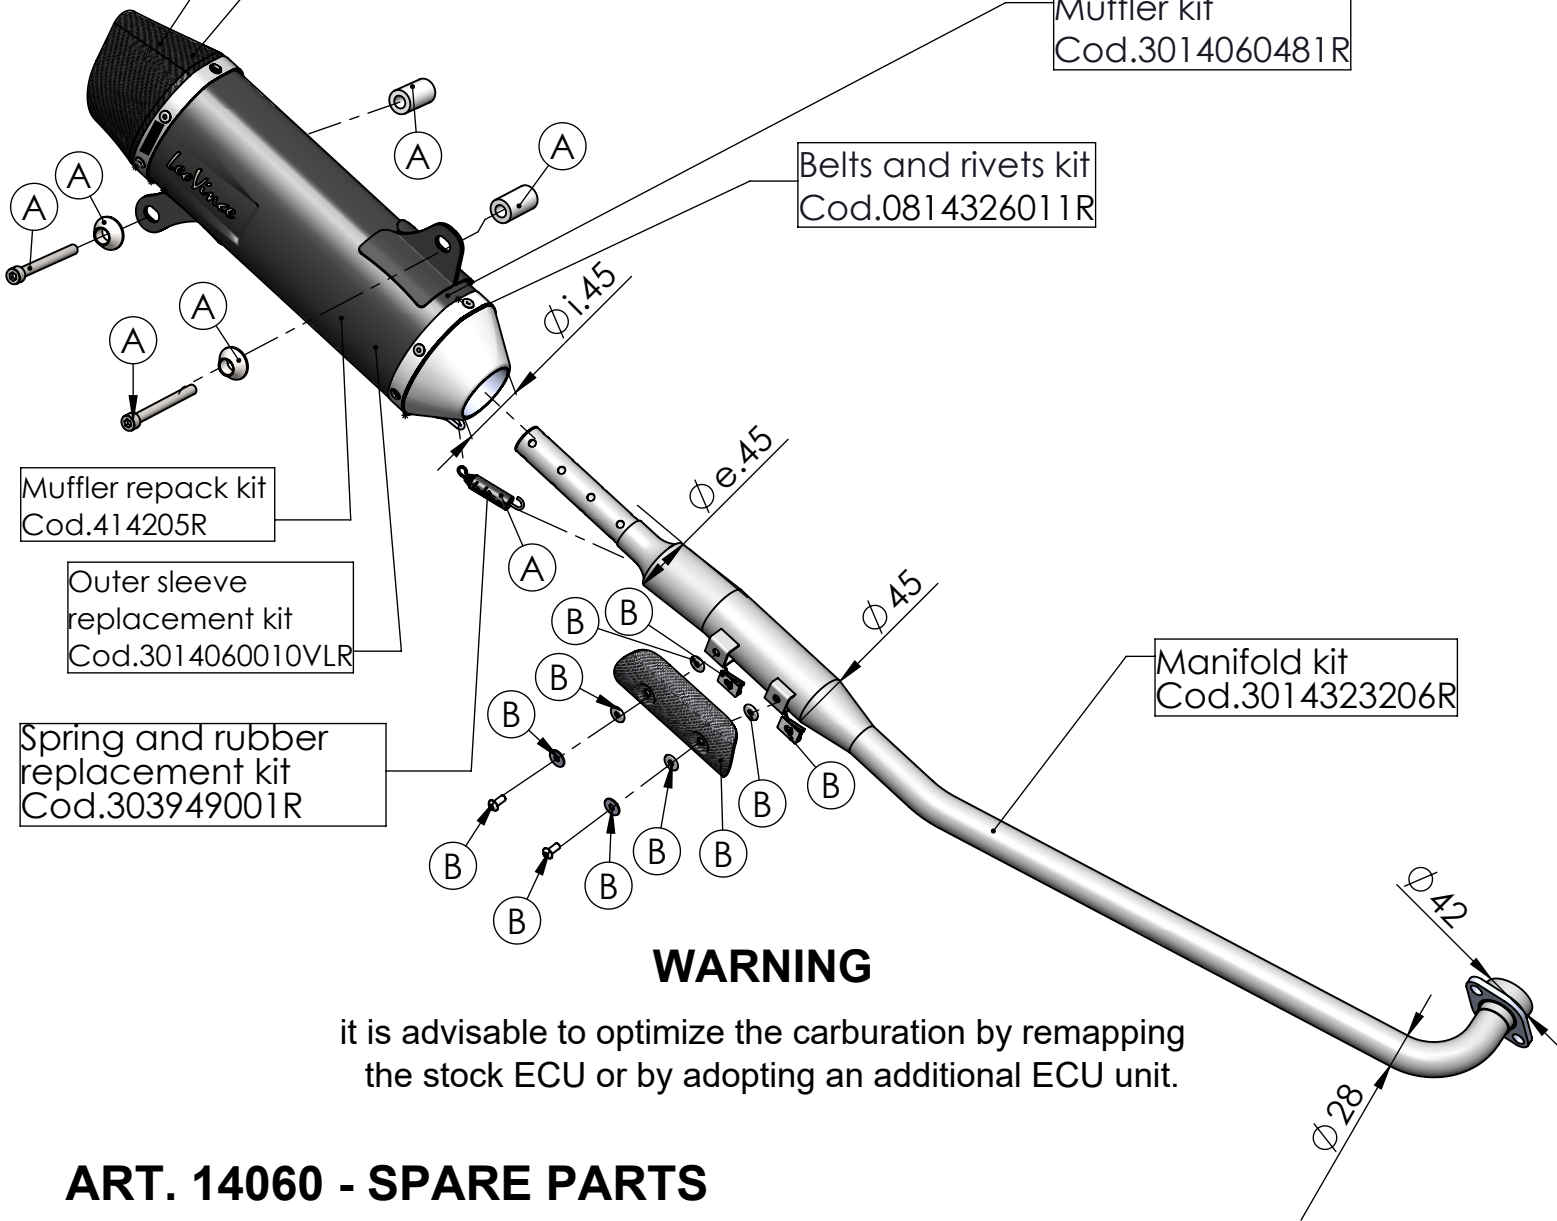

Db-killer N°63  
Cod.3014225801

bushing  
cod.206566

Flange  
cod.206567

Carbon end cap set  
Cod.3014008701R

End cap set  
Cod.3014259711R

Muffler kit  
Cod.3014060481R

Belts and rivets kit  
Cod.0814326011R

Muffler repack kit  
Cod.414205R

Outer sleeve  
replacement kit  
Cod.3014060010VLR

Manifold kit  
Cod.3014323206R

Spring and rubber  
replacement kit  
Cod.303949001R

### WARNING

it is advisable to optimize the carburation by remapping the stock ECU or by adopting an additional ECU unit.

## ART. 14060 - SPARE PARTS

YAMAHA 125 X-MAX / IRON MAX

(A) FITTING KIT Cod. 3014323601R

(B) CARBON COVER KIT Cod. 306974002R