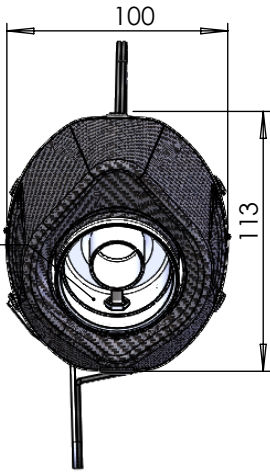

DB-Killer N°63  
Cod.3014225801R

Bushing  
Cod. 204640

Flange 43E SP. 5mm  
Cod. 206308

Carbon  
end cap set  
Cod.3014008701R

S.s end cap set  
Cod.3014259711R

Muffler kit  
Cod.3014061481R

S.s Bracket  
Cod.3014326561R

Belts and rivets kit  
Cod.0814326011R

Manifold kit  
Cod.3014326202R

Muffler repack kit  
Cod.414205R

Outer sleeve  
replacement kit  
Cod.3014061010VLR

Short helical spring  
tensile  
Cod.303949001R

**WARNING**

it is advisable to optimize the carburation by remapping the stock ECU or by adopting an additional ECU unit.

**ART.14061 SPARE PARTS**

HONDA SH 125i

(A) FITTING KIT Cod. 3014326601R