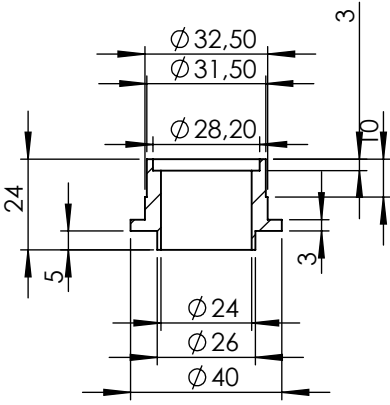

DB-Killer N°63  
Cod.3014225801R

Bushing  
Cod. 204640

Flange 43E SP. 5mm  
Cod. 206308

Carbon  
end cap set  
Cod.3014008701R

S.s end cap set  
Cod.3014259711R

Muffler kit  
Cod.3014061481R

S.s Bracket  
Cod.3014326561R

it is advisable to optimize the carburation by remapping the stock ECU or by adopting an additional ECU unit.

**ART.14061 SPARE PARTS**

HONDA SH 125i

(A) FITTING KIT Cod. 3014326601R