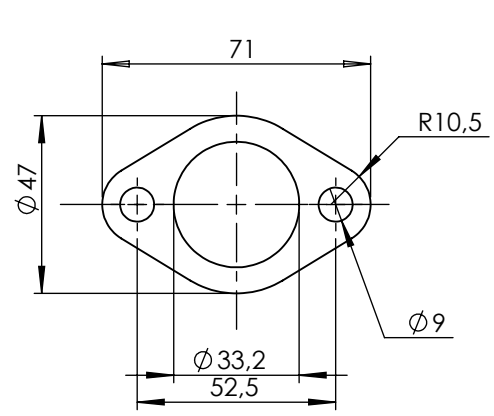

DB-Killer N°63  
Cod.3014225801R

Bushing  
Cod. 204640

Flange 43E SP. 5mm  
Cod. 206308

Carbon  
end cap set  
Cod.3014008701R

S.s end cap set  
Cod.3014259711R

Muffler kit  
Cod.3014061481R

S.s Bracket  
Cod.3014326561R

it is advisable to optimize the carburation by remapping the stock ECU or by adopting an additional ECU unit.

**ART.14061 SPARE PARTS**

HONDA SH 125i

(A) FITTING KIT Cod. 3014326601R