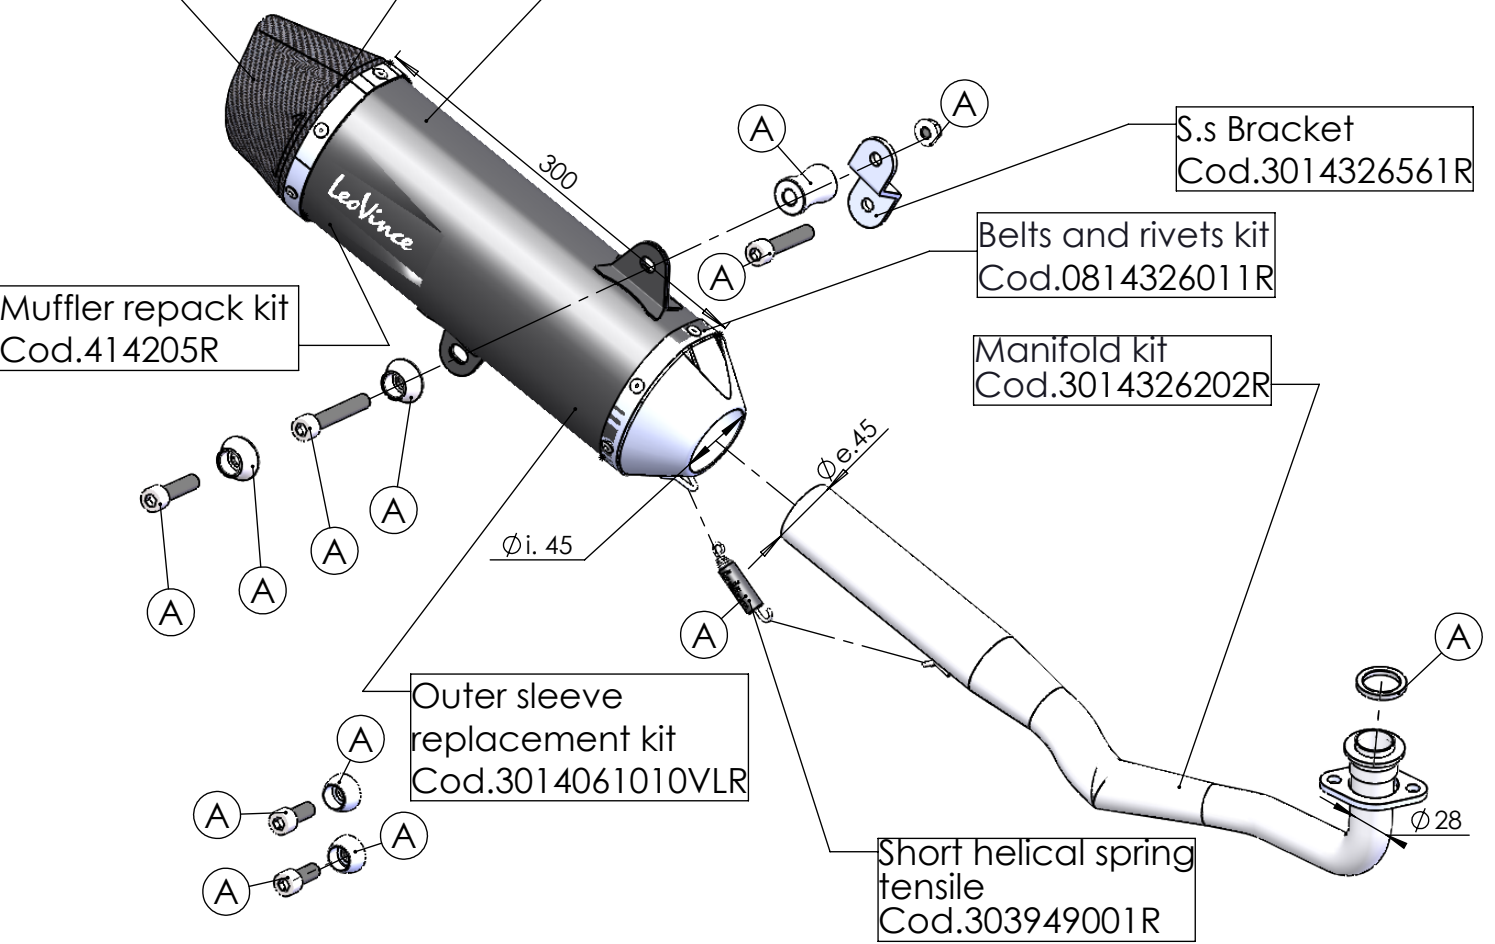

DB-Killer N°63  
Cod.3014225801R

Bushing  
Cod. 204640

Flange 43E SP. 5mm  
Cod. 206308

Carbon  
end cap set  
Cod.3014008701R

S.s end cap set  
Cod.3014259711R

Muffler kit  
Cod.3014061481R

S.s Bracket  
Cod.3014326561R

Belts and rivets kit  
Cod.0814326011R

Manifold kit  
Cod.3014326202R

Muffler repack kit  
Cod.414205R

Outer sleeve  
replacement kit  
Cod.3014061010VLR

Short helical spring  
tensile  
Cod.303949001R

**WARNING**

it is advisable to optimize the carburation by remapping the stock ECU or by adopting an additional ECU unit.

**ART.14061 SPARE PARTS**

HONDA SH 125i

(A) FITTING KIT Cod. 3014326601R