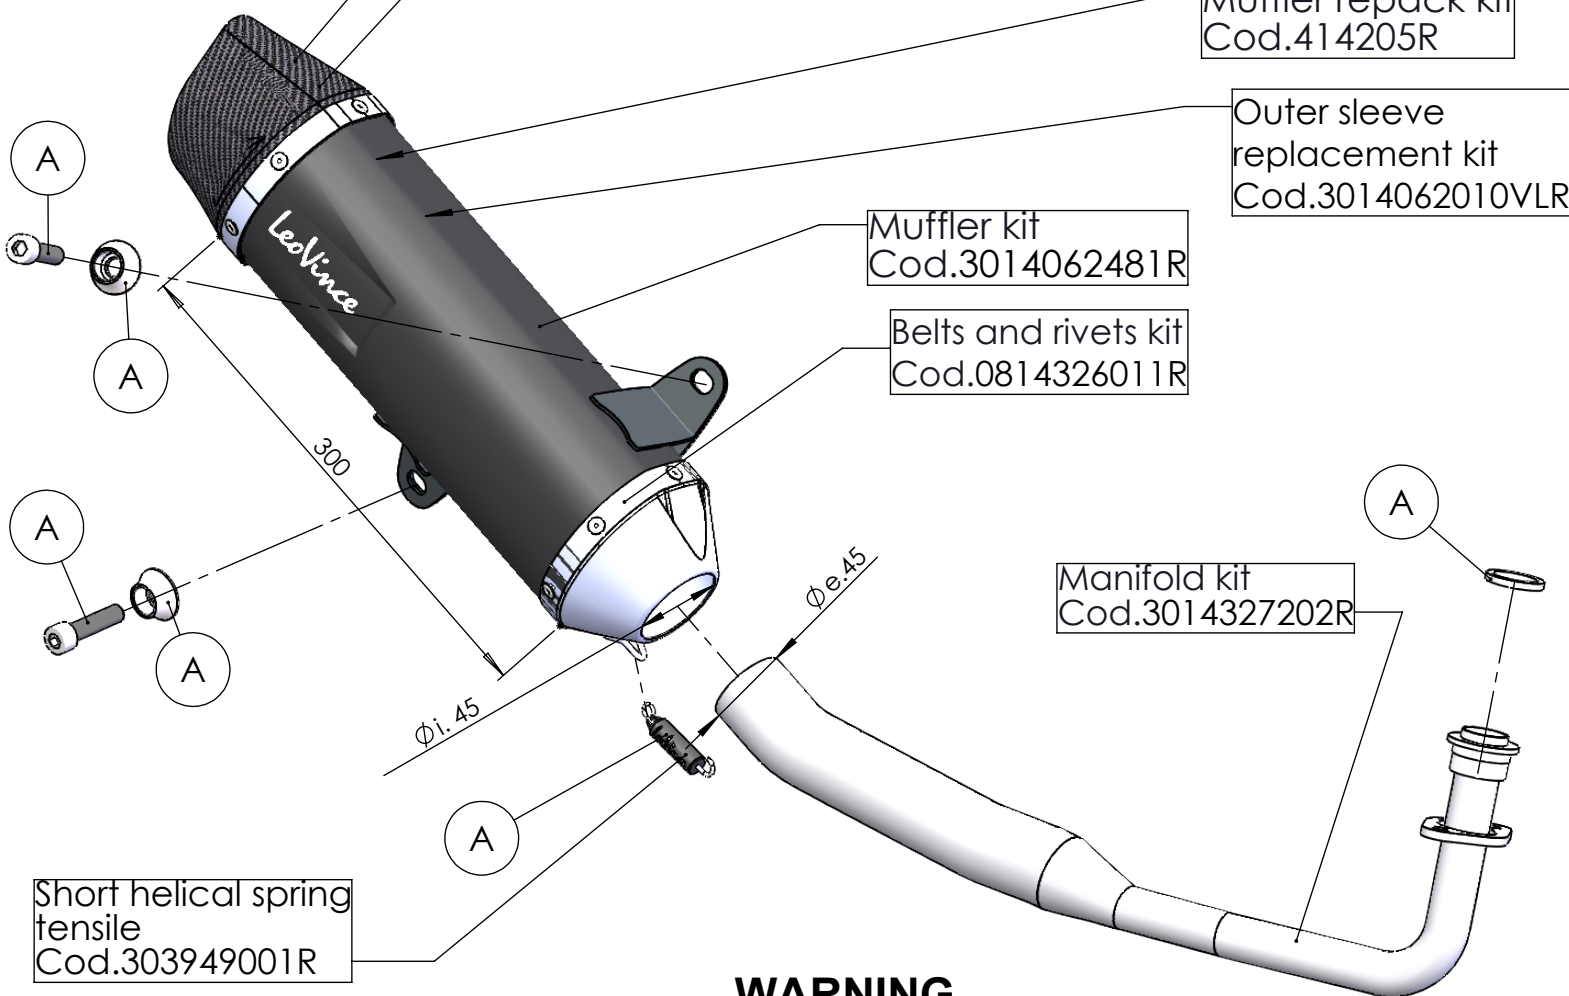

DB-Killer N°63
Cod.3014225801R

Bushing
Cod. 204640

Flange 43E Sp. 5mm
Cod. 206308

Carbon end cap set
Cod.3014008701R

S.s end cap set
Cod.3014259711R

Muffler repack kit
Cod.414205R

Outer sleeve
replacement kit
Cod.3014062010VLR

Muffler kit
Cod.3014062481R

Belts and rivets kit
Cod.0814326011R

Manifold kit
Cod.3014327202R

Short helical spring
tensile
Cod.303949001R

WARNING

it is advisable to optimize the carburation by remapping the stock ECU or by adopting an additional ECU unit.

ART.14062 - SPARE PARTS

HONDA PCX 125

(A) FITTING KIT Cod. 3014327601R