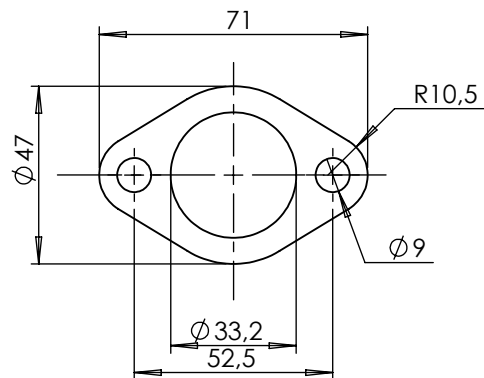

Flange 43E Sp. 5mm
Cod. 206308