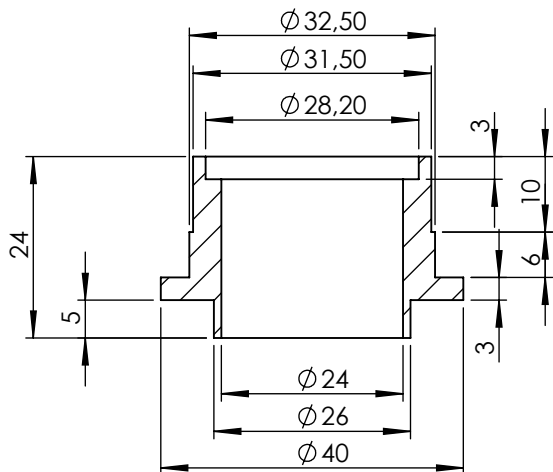

DB-Killer N°63
Cod.3014225801R

Bushing
Cod. 204640

Flange 43E Sp. 5mm
Cod. 206308

Carbon end cap set
Cod.3014008701R

S.s end cap set
Cod.3014259711R

Muffler repack kit
Cod.414205R

Outer sleeve
replacement kit
Cod.3014062010VLR

Muffler kit
Cod.3014062481R

Belts and rivets kit
Cod.0814326011R

Manifold kit
Cod.3014327202R

Short helical spring
tensile
Cod.303949001R

WARNING

it is advisable to optimize the carburation by remapping the stock ECU or by adopting an additional ECU unit.

ART.14062 - SPARE PARTS

HONDA PCX 125

(A) FITTING KIT Cod. 3014327601R