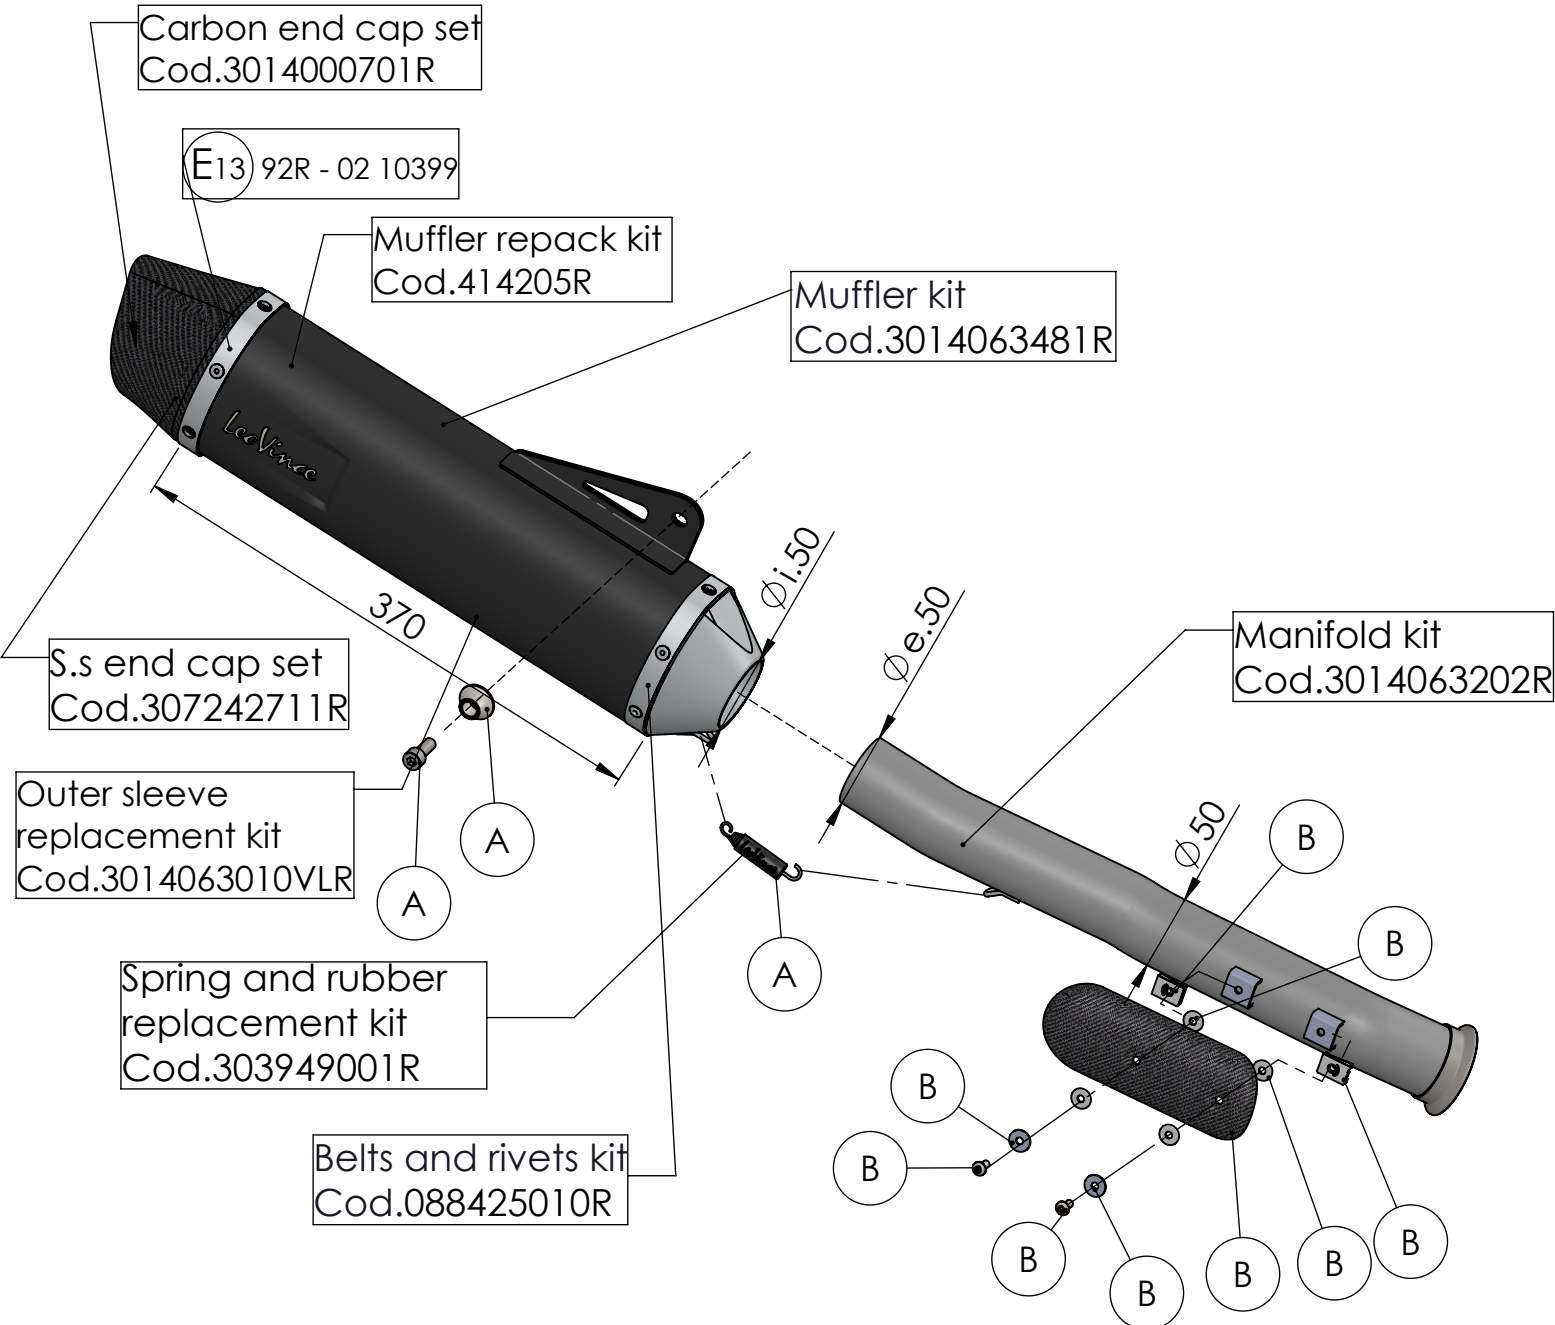

Carbon end cap set
Cod.3014000701R

E13 92R - 02 10399

Muffler repack kit
Cod.414205R

Muffler kit
Cod.3014063481R

S.s end cap set
Cod.307242711R

Outer sleeve
replacement kit
Cod.3014063010VLR

Spring and rubber
replacement kit
Cod.303949001R

Belts and rivets kit
Cod.088425010R

Manifold kit
Cod.3014063202R

ART. 14063 - SPARE PARTS

KTM 790 ADVENTURE/R - 890 ADVENTURE/L (A2)/R/RALLY
(Fits with original panniers) (also fits 35kW version)

- (A) FITTING KIT Cod. 3014063601R,
- (B) CARBON COVER KIT cod. 306974002R