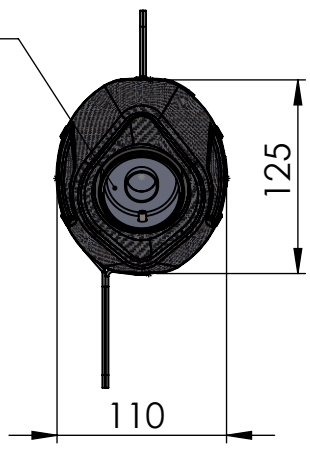

Carbon end cup set
cod.3014000701R

S.s end cup set
cod.3014054711R

dB-killer n.63
Cod.3014225801R

Muffler kit
Cod.3014064481R

Outer sleeve
replacement kit
cod.3014329010VLR

Manifold clamp
Cod.300038530R

Manifold kit
cod. 3014329202R

Muffler repack kit
cod.414205R

Belts and rivets kit
Cod.0814054010R

Spring and rubber
replacement kit
Cod.303949001R

ART. 14064 SPARE PARTS

YAMAHA X-MAX 400

FITTING KIT cod.3014329601R