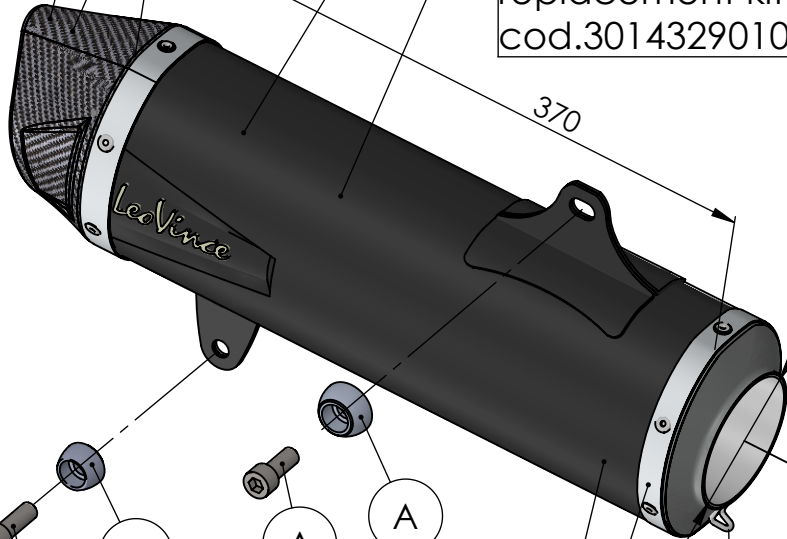

Carbon end cup set
cod.3014000701R

S.s end cup set
cod.3014054711R

dB-killer n.63
Cod.3014225801R

Muffler kit
Cod.3014064481R

Outer sleeve
replacement kit
cod.3014329010VLR

Manifold clamp
Cod.300038530R

Manifold kit
cod. 3014329202R