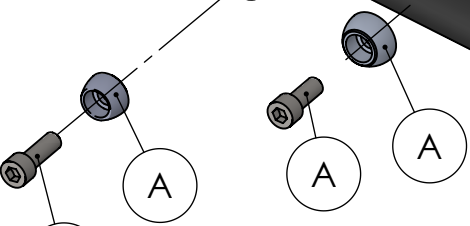

Muffler repack kit
cod.414205R

Belts and rivets kit
Cod.0814054010R