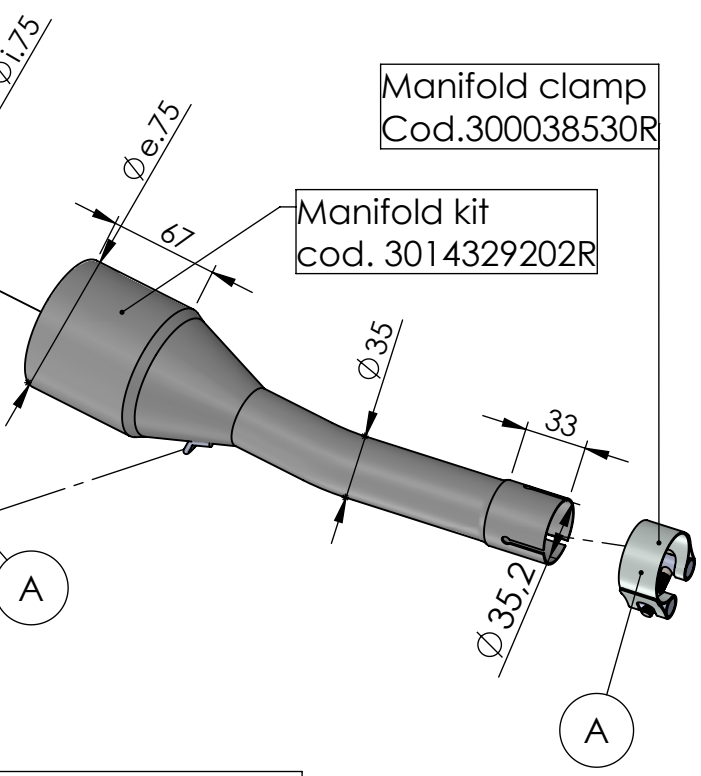

Carbon end cup set
cod.3014000701R

S.s end cup set
cod.3014054711R

dB-killer n.63
Cod.3014225801R

Muffler kit
Cod.3014064481R

Outer sleeve
replacement kit
cod.3014329010VLR

Manifold clamp
Cod.300038530R

Manifold kit
cod. 3014329202R

Muffler repack kit
cod.414205R

Belts and rivets kit
Cod.0814054010R

Spring and rubber
replacement kit
Cod.303949001R

ART. 14064 SPARE PARTS

YAMAHA X-MAX 400

FITTING KIT cod.3014329601R