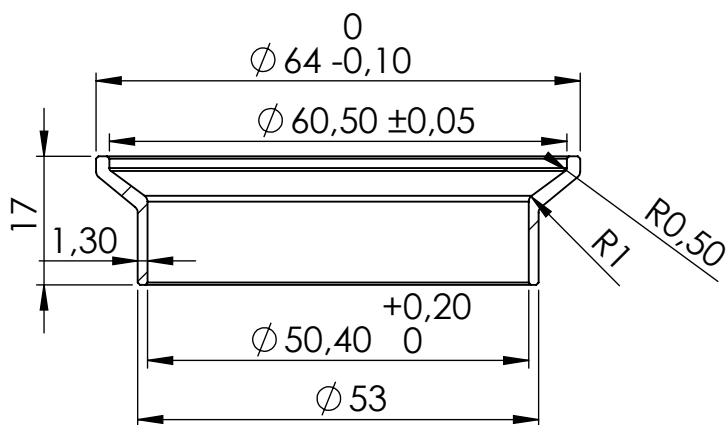

Db killer N°65
cod.3014324801R

Bushing S.s.
cod.206079

Outer sleeve
replacement kit
Cod.3014065010VLR

Carbon end cap set
Cod.3014000701R

Muffler repack kit
Cod.414205R

S.s end cap set
Cod.307242711R

ART. 14065K SPARE PARTS

KTM 690 ENDURO R / 690 SMC R
(also fits 35kW version)

Ⓐ FITTING KIT Cod. 3014065601R