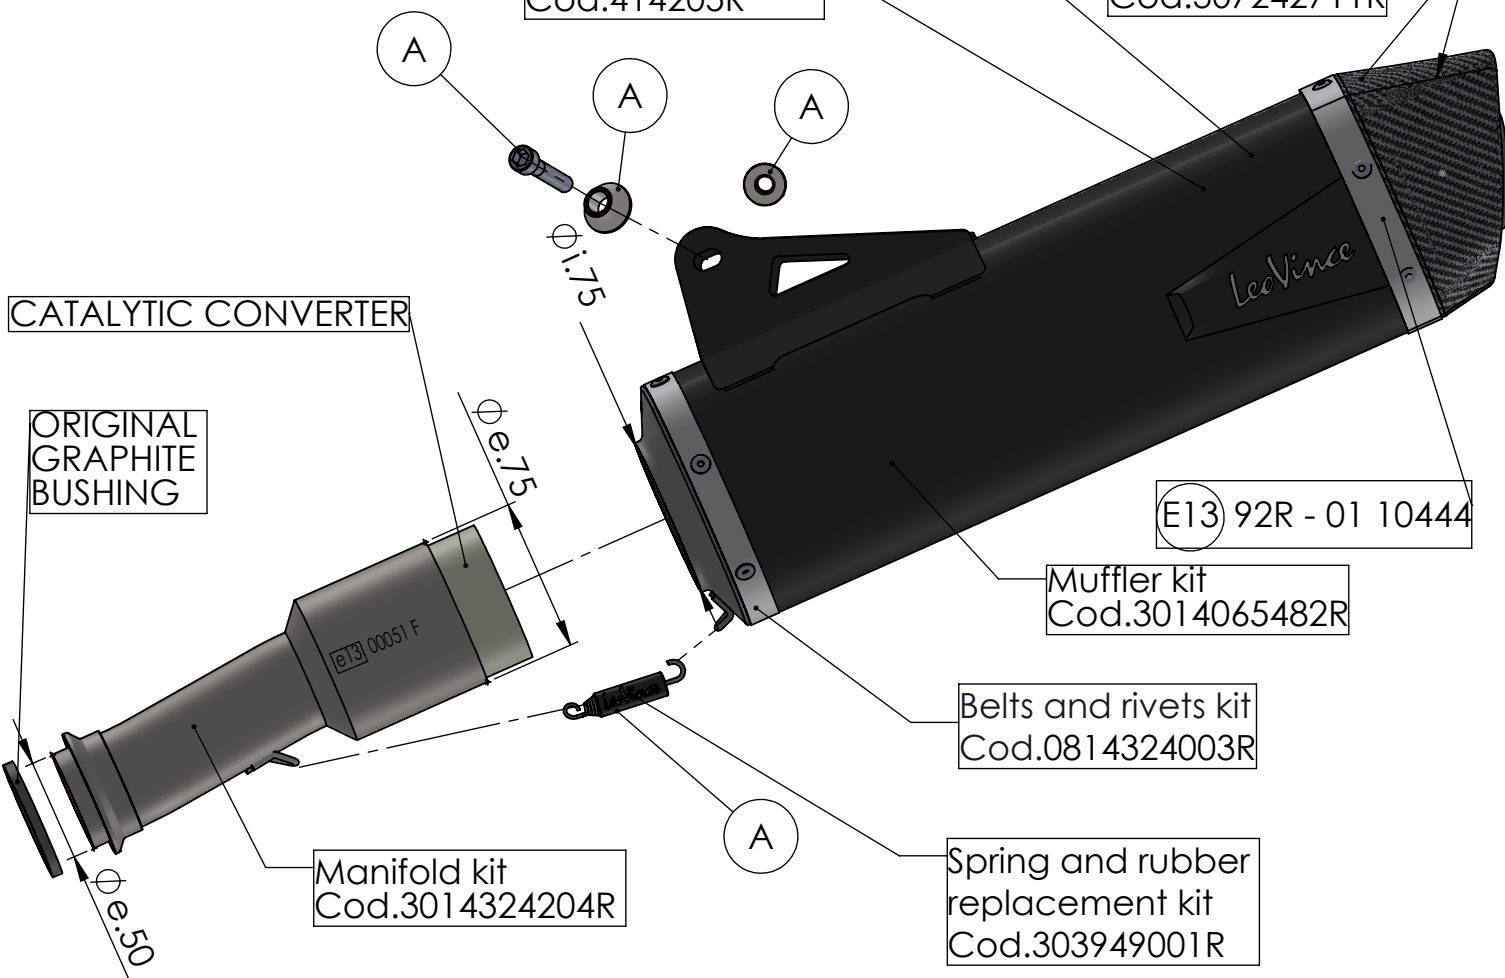

Db killer N°65
cod.3014324801R

Bushing S.s.
cod.206079

Outer sleeve
replacement kit
Cod.3014065010VLR

Carbon end cap set
Cod.3014000701R

Muffler repack kit
Cod.414205R

S.s end cap set
Cod.307242711R

ART. 14065K SPARE PARTS

KTM 690 ENDURO R / 690 SMC R
(also fits 35kW version)

Ⓐ FITTING KIT Cod. 3014065601R