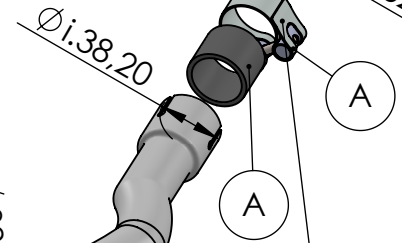

OPTIONAL
cod.5683

Header pipe
Cod.3014362202R

Manifold kit
Cod.3014316202R

Manifold clamp
Cod.300041530R

Spring and rubber
replacement kit
Cod.303949001R

Muffler repack kit
Cod.414205R

Outer sleeve
replacement kit
cod.3014059010VLR

Muffler kit
Cod.3014059481R

Belts and rivets kit
Cod.0814054010R

ART. 14071 SPARE PARTS

VESPA GTS 300 HPE / RACING SIXTIES / SUPER / SEI GIORNI /
SPORT / TECH / TOURING

(A) FITTING KIT Cod. 3014316601R