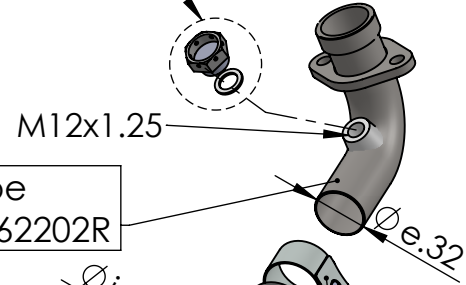

OPTIONAL
cod.5683

Header pipe
Cod.3014362202R

Manifold kit
Cod.3014316202R

Manifold clamp
Cod.300041530R

Spring and rubber
replacement kit
Cod.303949001R

Muffler repack kit
Cod.414205R

Outer sleeve
replacement kit
cod.3014059010VLR

Muffler kit
Cod.3014059481R

Belts and rivets kit
Cod.0814054010R

ART. 14071 SPARE PARTS

VESPA GTS 300 HPE / RACING SIXTIES / SUPER / SEI GIORNI /
SPORT / TECH / TOURING

(A) FITTING KIT Cod. 3014316601R