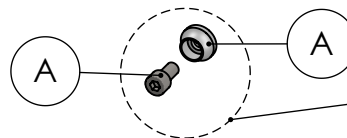

ART. 14071 SPARE PARTS

VESPA GTS 300 HPE / RACING SIXTIES / SUPER / SEI GIORNI /
SPORT / TECH / TOURING

(A) FITTING KIT Cod. 3014316601R