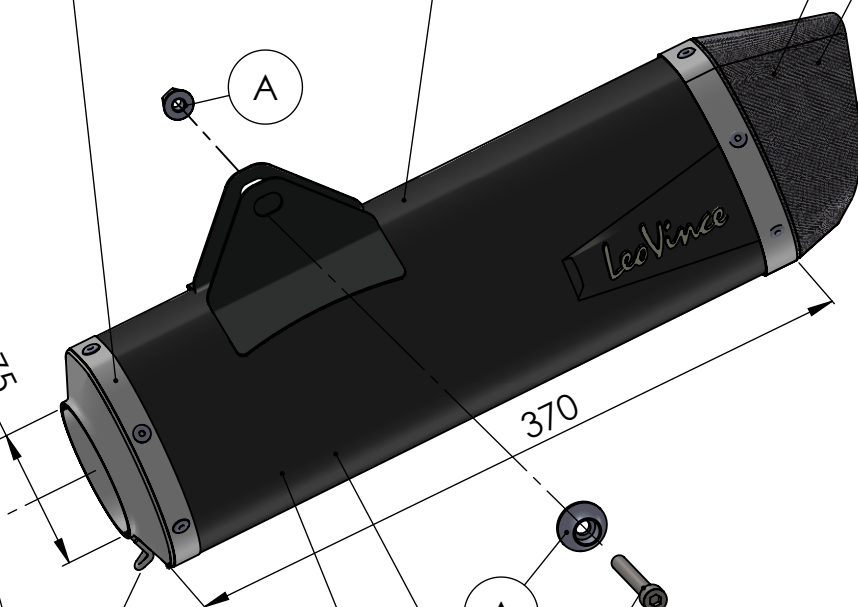

WARNING
DO NOT REMOVE ORIGINAL GRAPHITE BUSHING

Spring and rubber replacement kit
Cod.308574001R

Manifold kit
cod. 3014363202R

Belts and rivets kit
Cod.0814324003R

Muffler kit
Cod.3014072482R

Carbon end cup set
cod.3014000701R

S.s end cup set
cod.307242711R

Spring kit
Cod.308574001R

Outer sleeve replacement kit
cod.3014363010VLR

Muffler repack kit
cod.414205R

ART. 14072 - SPARE PARTS

KTM 690 ENDURO R / 690 SMC R (Also fits 35kW version)

Ⓐ FITTING KIT cod.3014363601R