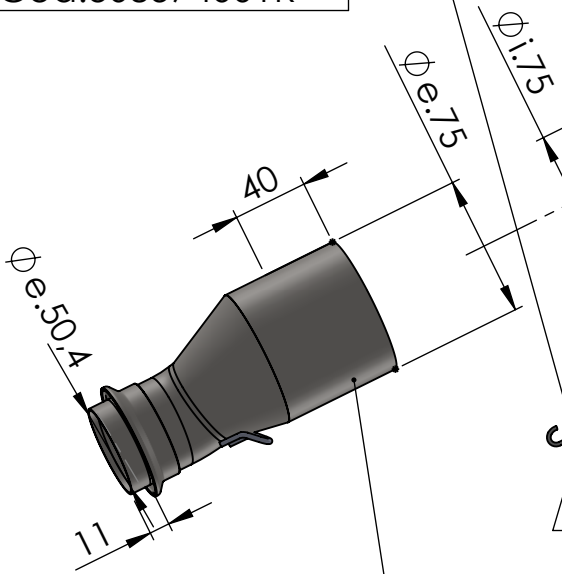

WARNING
DO NOT REMOVE ORIGINAL GRAPHITE BUSHING

Spring and rubber replacement kit
Cod.308574001R

Manifold kit
cod. 3014363202R

Belts and rivets kit
Cod.0814324003R

Muffler kit
Cod.3014072482R

Carbon end cup set
cod.3014000701R

S.s end cup set
cod.307242711R

Spring kit
Cod.308574001R

Outer sleeve replacement kit
cod.3014363010VLR

Muffler repack kit
cod.414205R

ART. 14072 - SPARE PARTS

KTM 690 ENDURO R / 690 SMC R (Also fits 35kW version)

Ⓐ FITTING KIT cod.3014363601R