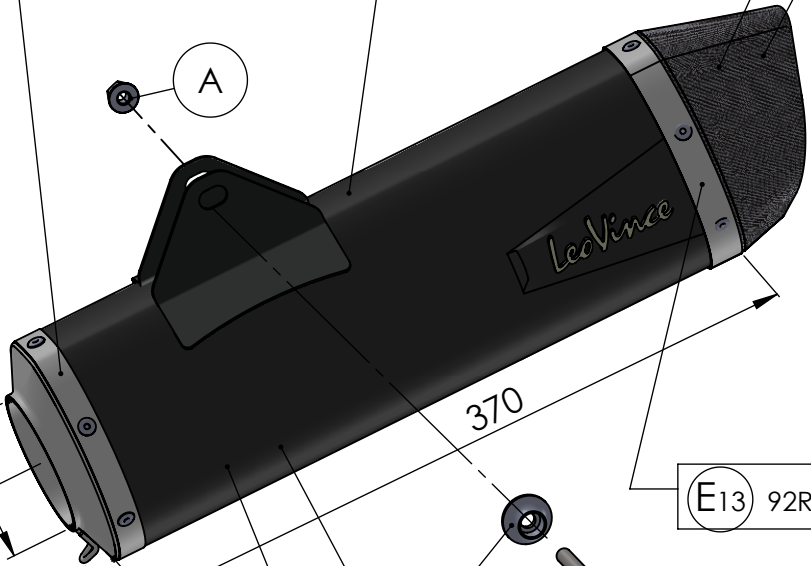

WARNING
DO NOT REMOVE ORIGINAL
GRAPHITE BUSHING

Spring and rubber
replacement kit
Cod.308574001R

Manifold kit
cod. 3014363204R

Spring kit
Cod.308574001R

CATALYTIC CONVERTER

Belts and rivets kit
Cod.0814324003R

Muffler kit
Cod.3014072482R

Carbon end cup set
cod.3014000701R

S.s end cup set
cod.307242711R

E13 92R-01 10444

Outer sleeve
replacement kit
cod.3014363010VLR

Muffler repack kit
cod.414205R

ART. 14072K - SPARE PARTS

KTM 690 ENDURO R / 690 SMC R (Also fits 35kW version)

Ⓐ FITTING KIT cod.3014363601R