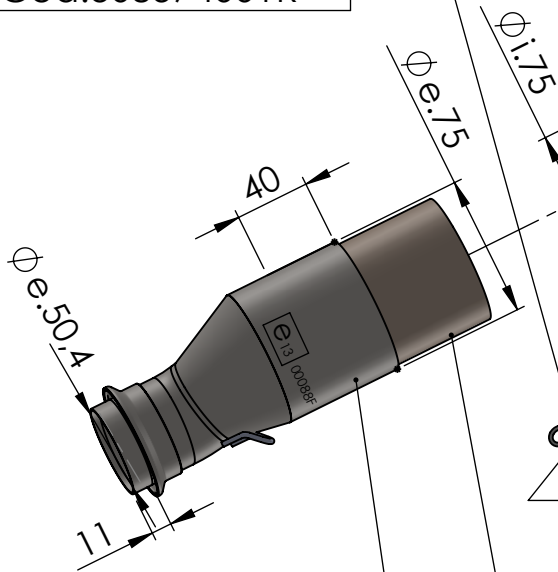

WARNING
DO NOT REMOVE ORIGINAL
GRAPHITE BUSHING

Spring and rubber
replacement kit
Cod.308574001R

Manifold kit
cod. 3014363204R

Spring kit
Cod.308574001R

CATALYTIC CONVERTER

Belts and rivets kit
Cod.0814324003R

Muffler kit
Cod.3014072482R

Carbon end cup set
cod.3014000701R

S.s end cup set
cod.307242711R

E13 92R-01 10444

Outer sleeve
replacement kit
cod.3014363010VLR

Muffler repack kit
cod.414205R

ART. 14072K - SPARE PARTS

KTM 690 ENDURO R / 690 SMC R (Also fits 35kW version)

Ⓐ FITTING KIT cod.3014363601R