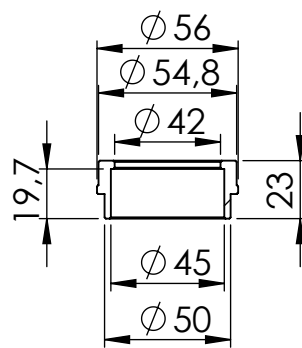

Db-Killer N.65  
Cod.3014324801R

Flange s.s. sp.5mm  
cod.206423R

s.s. bushing  
cod.206424R

Carbon end cup set  
cod.3014000701R

S.s end cup set  
cod.307242711R

Muffler kit  
Cod.3014073482R

Outer sleeve  
replacement kit  
cod.3014364010VLR

## ART. 14073 - SPARE PARTS

KTM 690 ENDURO R / 690 SMC R 690 (Also fits 35kW version)

(A) FITTING KIT cod.3014364601R

(B) CARBON COVER cod.308213001R