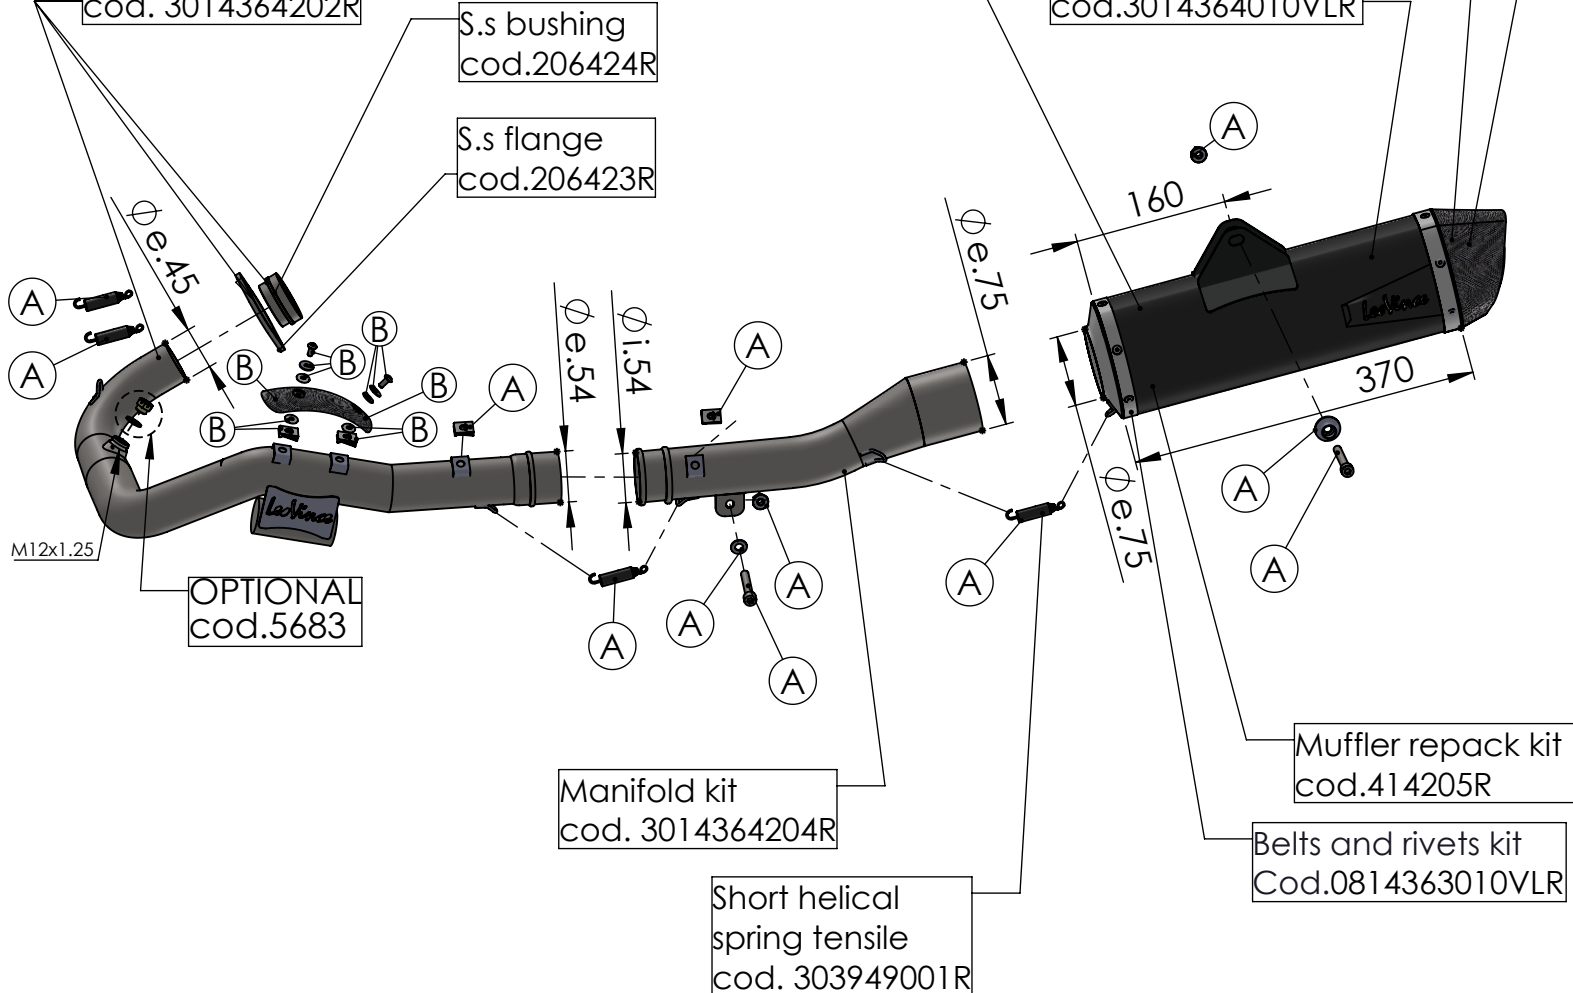

Db-Killer N.65  
Cod.3014324801R

Flange s.s. sp.5mm  
cod.206423R

s.s. bushing  
cod.206424R

Carbon end cup set  
cod.3014000701R

S.s end cup set  
cod.307242711R

Muffler kit  
Cod.3014073482R

Outer sleeve  
replacement kit  
cod.3014364010VLR

Header pipe kit  
cod. 3014364202R

S.s bushing  
cod.206424R

S.s flange  
cod.206423R

OPTIONAL  
cod.5683

Manifold kit  
cod. 3014364204R

Short helical  
spring tensile  
cod. 303949001R

Muffler repack kit  
cod.414205R

Belts and rivets kit  
Cod.0814363010VLR

## ART. 14073 - SPARE PARTS

KTM 690 ENDURO R / 690 SMC R 690 (Also fits 35kW version)

(A) FITTING KIT cod.3014364601R

(B) CARBON COVER cod.308213001R