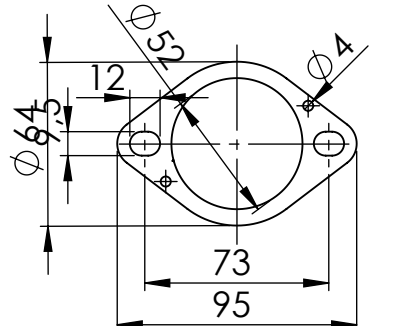

Db-Killer N.65  
Cod.3014324801R

Flange s.s. sp.5mm  
cod.206423R

s.s. bushing  
cod.206424R

Carbon end cup set  
cod.3014000701R

S.s end cup set  
cod.307242711R

Muffler kit  
Cod.3014073482R

Outer sleeve  
replacement kit  
cod.3014364010VLR

## ART. 14073 - SPARE PARTS

KTM 690 ENDURO R / 690 SMC R 690 (Also fits 35kW version)

(A) FITTING KIT cod.3014364601R

(B) CARBON COVER cod.308213001R