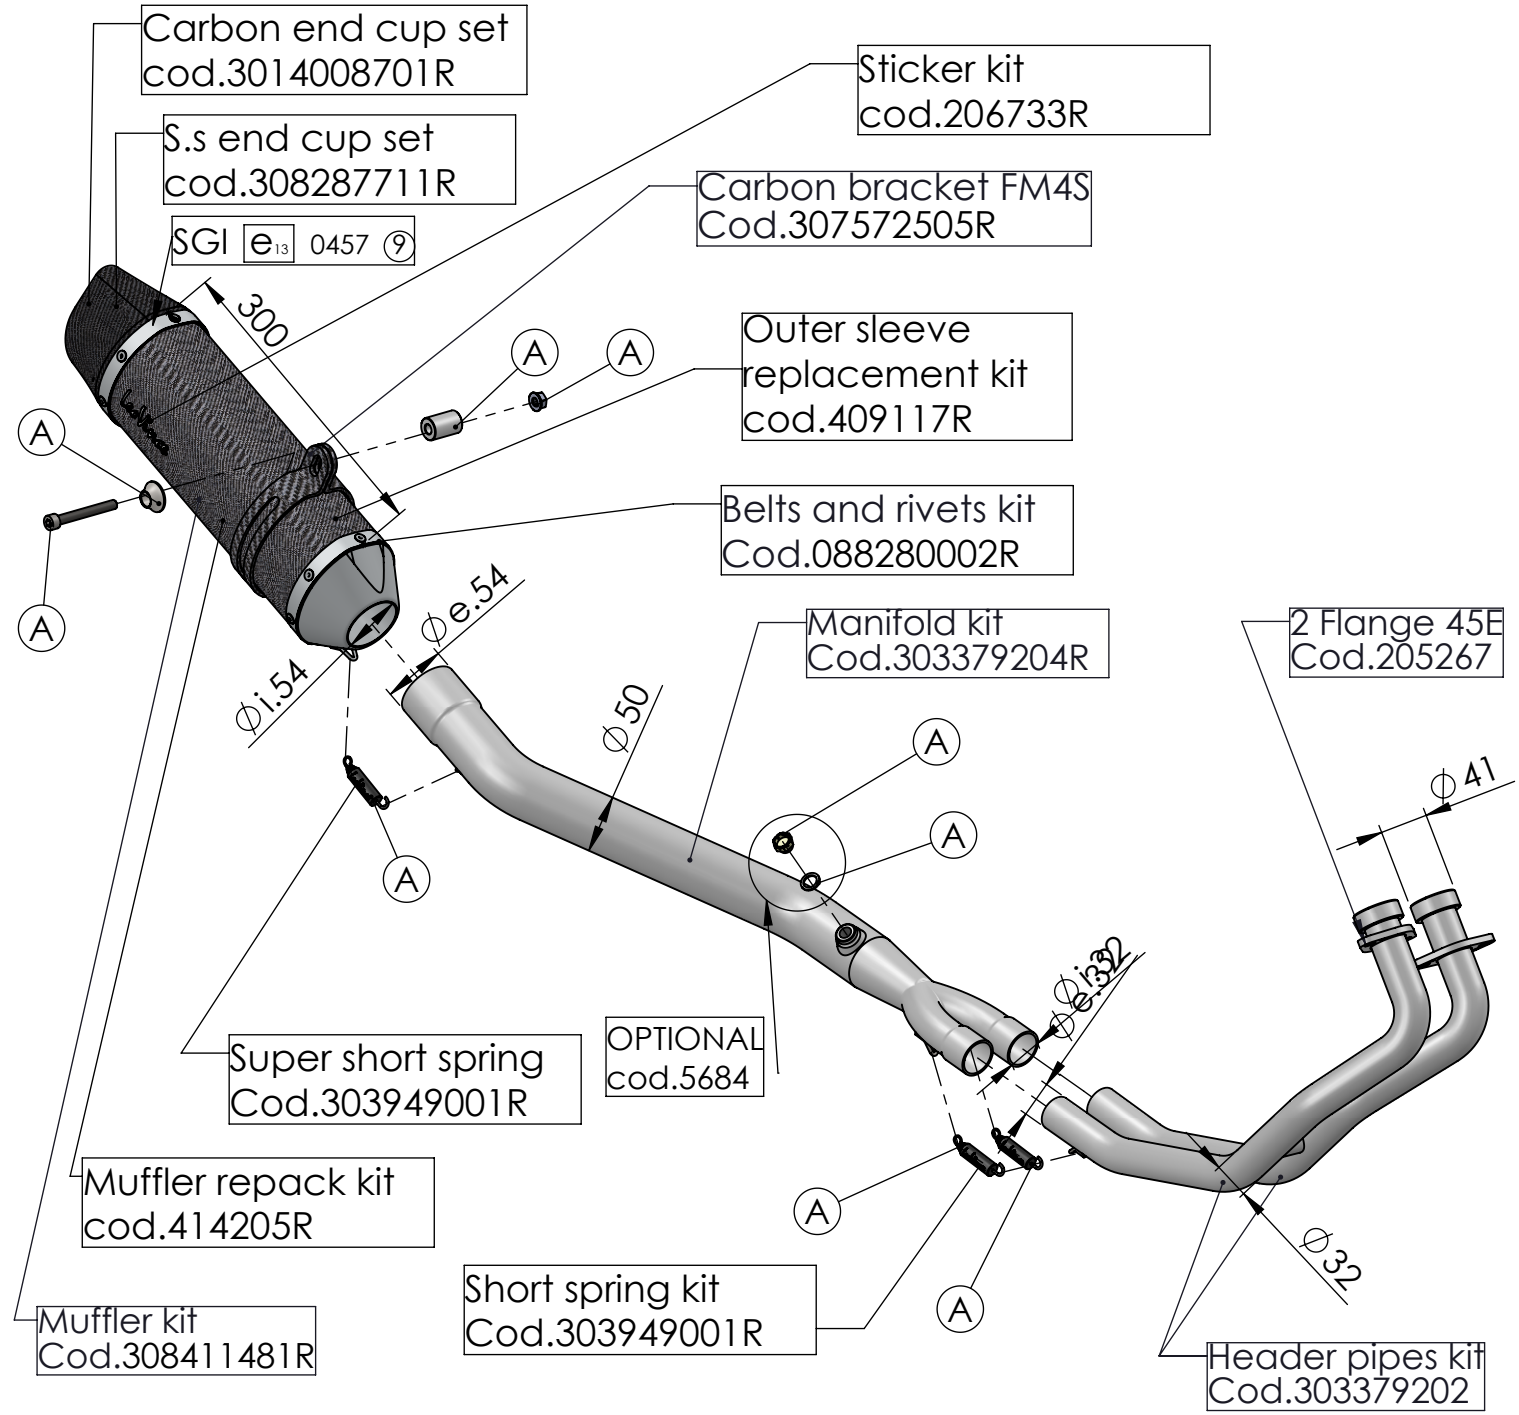

dB-killer n.32B  
Cod.307677801R

Carbon end cup set  
cod.3014008701R

S.s end cup set  
cod.308287711R

SGI e<sub>13</sub> 0457 9

Sticker kit  
cod.206733R

Carbon bracket FM4S  
Cod.307572505R

Outer sleeve  
replacement kit  
cod.409117R

Belts and rivets kit  
Cod.088280002R

Manifold kit  
Cod.303379204R

2 Flange 45E  
Cod.205267

Super short spring  
Cod.303949001R

OPTIONAL  
cod.5684

Muffler repack kit  
cod.414205R

Short spring kit  
Cod.303949001R

## ART. 14123E SPARE PARTS

YAMAHA MT-25 / MT-03 / YZF-R25 / YZF-R3 /A

FITTINGKIT cod.3014122601E