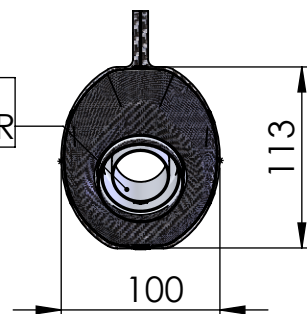

dB-killer n.32B  
Cod.307677801R

Carbon end cup set  
cod.3014008701R

S.s end cup set  
cod.308287711R

SGI e<sub>13</sub> 0457 9

Sticker kit  
cod.206733R

Carbon bracket FM4S  
Cod.307572505R

Outer sleeve  
replacement kit  
cod.409117R

Belts and rivets kit  
Cod.088280002R

Manifold kit  
Cod.303379204R

2 Flange 45E  
Cod.205267

Super short spring  
Cod.303949001R

OPTIONAL  
cod.5684

Muffler repack kit  
cod.414205R

Short spring kit  
Cod.303949001R