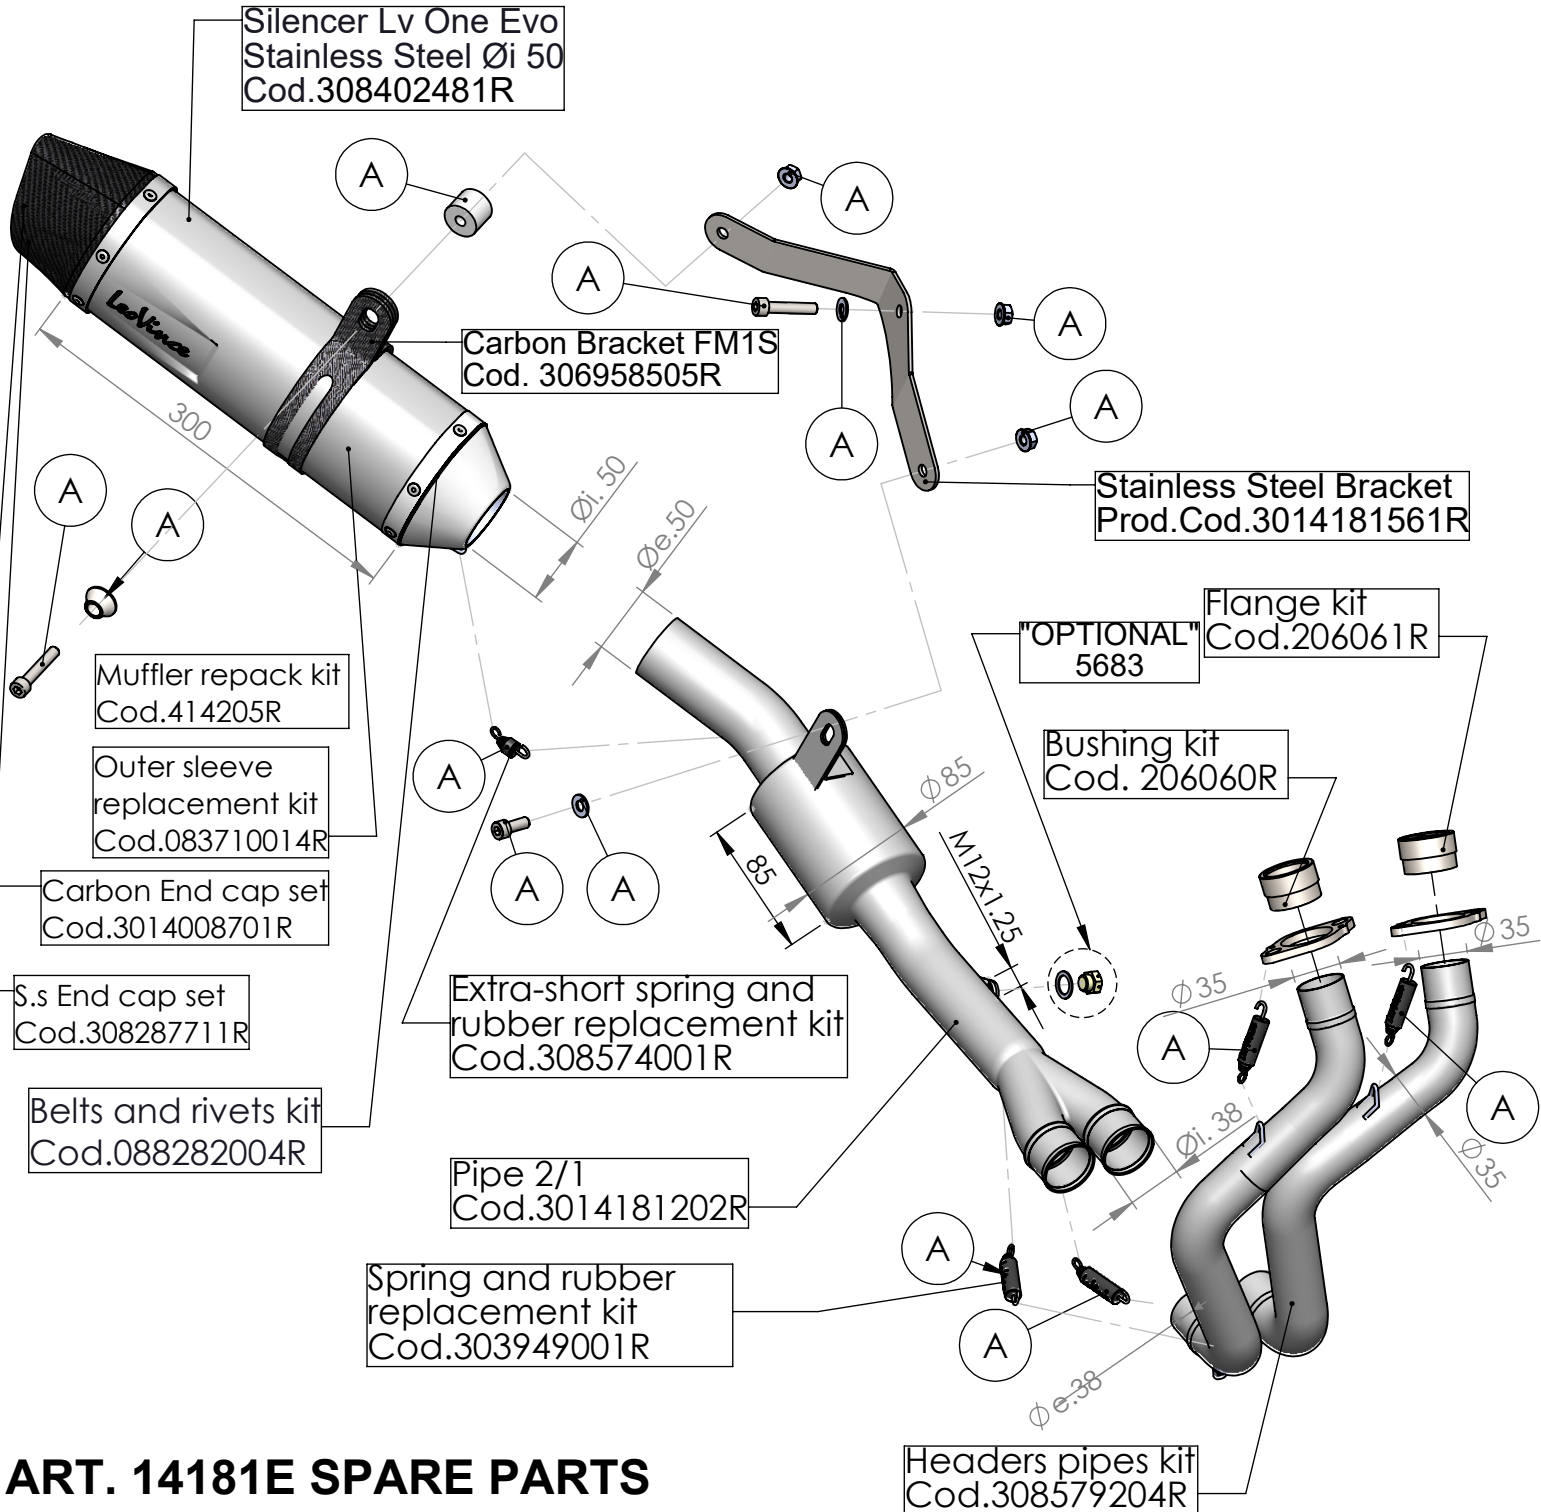

Bushing
Cod.206060

Flange "158A"
Cod.206061

DB-Killer N°32B
Cod.307762801

ART. 14181E SPARE PARTS

KAWASAKI Z650 - NINJA 650 (also fits 35kW version)

(A) FITTING KIT Cod. 3014181601R