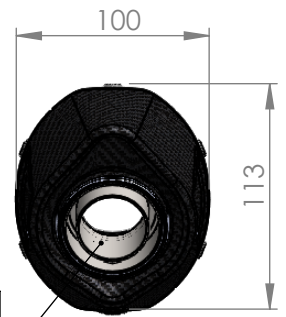

Bushing
Cod.206060

Flange "158A"
Cod.206061

DB-Killer N°32B
Cod.307762801

ART. 14181E SPARE PARTS

KAWASAKI Z650 - NINJA 650 (also fits 35kW version)

(A) FITTING KIT Cod. 3014181601R