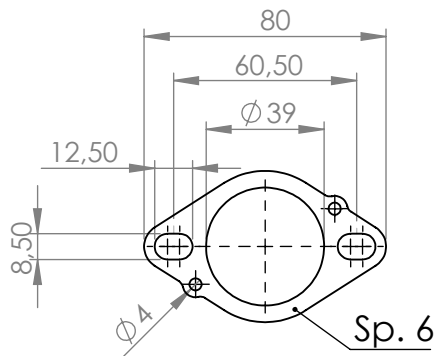

Bushing
Cod.206060

Flange "158A"
Cod.206061

DB-Killer N°32B
Cod.307762801

ART. 14181E SPARE PARTS

KAWASAKI Z650 - NINJA 650 (also fits 35kW version)

(A) FITTING KIT Cod. 3014181601R