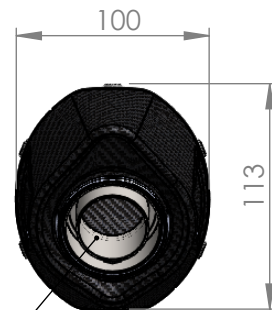

**Bushing
Cod.206060**

**Flange "158A"
Cod.206061**

**DB-Killer N°32B
Cod.307762801**

**Sticker kit
Cod.206721R**

**Muffler kit
Cod.308403481R**

**Carbon Bracket FM1S
Cod. 306958505R**

**Muffler repack kit
Cod.414205R**

**Outer sleeve
replacement kit
Cod.409117R**

**Carbon End cap set
Cod.3014008701R**

**S.s End cap set
Cod.308287711R**

**Belts and rivets kit
Cod.085096024R**

**Short Spring and rubber
replacement kit
Cod.308574001R**