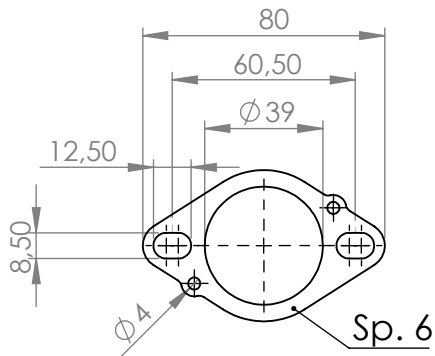

**Flange "158A"
Cod.206061**

**DB-Killer N°32B
Cod.307762801**