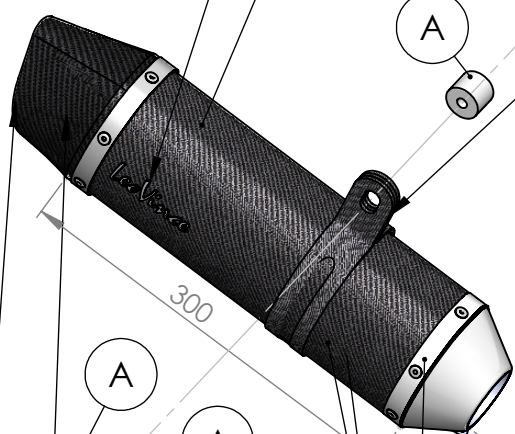

**Bushing
Cod.206060**

**Flange "158A"
Cod.206061**

**DB-Killer N°32B
Cod.307762801**

**Sticker kit
Cod.206721R**

**Muffler kit
Cod.308403481R**

**Carbon Bracket FM1S
Cod. 306958505R**

**Muffler repack kit
Cod.414205R**

**Outer sleeve
replacement kit
Cod.409117R**

**Carbon End cap set
Cod.3014008701R**

**S.s End cap set
Cod.308287711R**

**Belts and rivets kit
Cod.085096024R**

**Short Spring and rubber
replacement kit
Cod.308574001R**