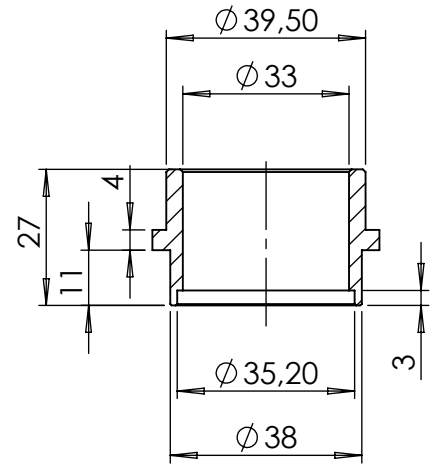

VIEW "A"  
Flange "25B"

VIEW "A"  
Bushing Cod.206062

Carbon end cup set  
cod.3014000701R

S.s end cup set  
cod.307242711R

Muffler kit  
cod.308424481R

Muffler repack kit  
cod.414205R

Outer sleeve  
replacement kit  
cod.088291004R

Belts and rivets kit  
Cod.088425010R

Headers pipes  
cod.3014043202R

Manifold kit  
Cod.3014043208R

Carbon clamp  
cod.308562501R

CATALYTIC  
CONVERTER

"OPTIONAL"  
5683

Spring and rubber  
replacement kit  
Cod.303949001R

## ART 14187E SPARE PARTS

YAMAHA T- MAX 530 ABS / DX / SX

(A) FITTING KIT cod.3014043601R

(B) CARBON COVER KIT cod.3014043001R