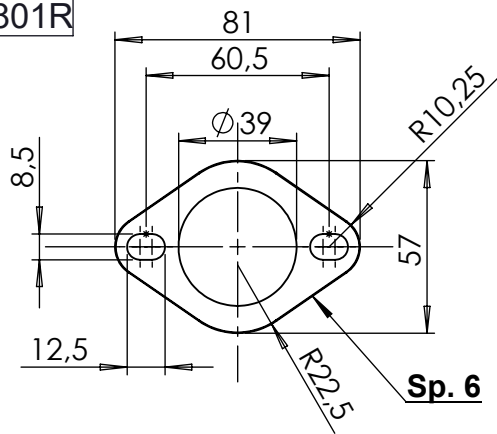

VIEW "A"
Flange "25B"