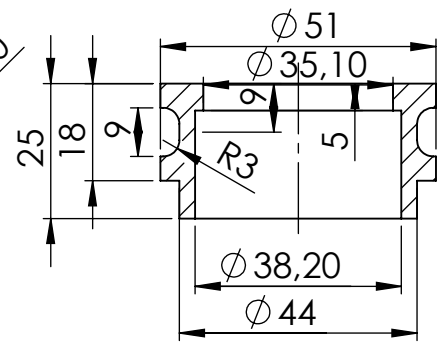

dB-killer 32 B
Cod.307762801R

CILINDER FLANGE SP. 5mm
Cod. 206412 R

CILINDER BUSHING
Cod. 206413R

ART. 14273E SPARE PARTS

HONDA CRF1000 L AFRICA TWIN / ADVENTURE SPORTS
(Fits with original panniers)

(A) FITTING KIT Cod.3014220601R

(A) CARBON COVER KIT Cod.307114002R