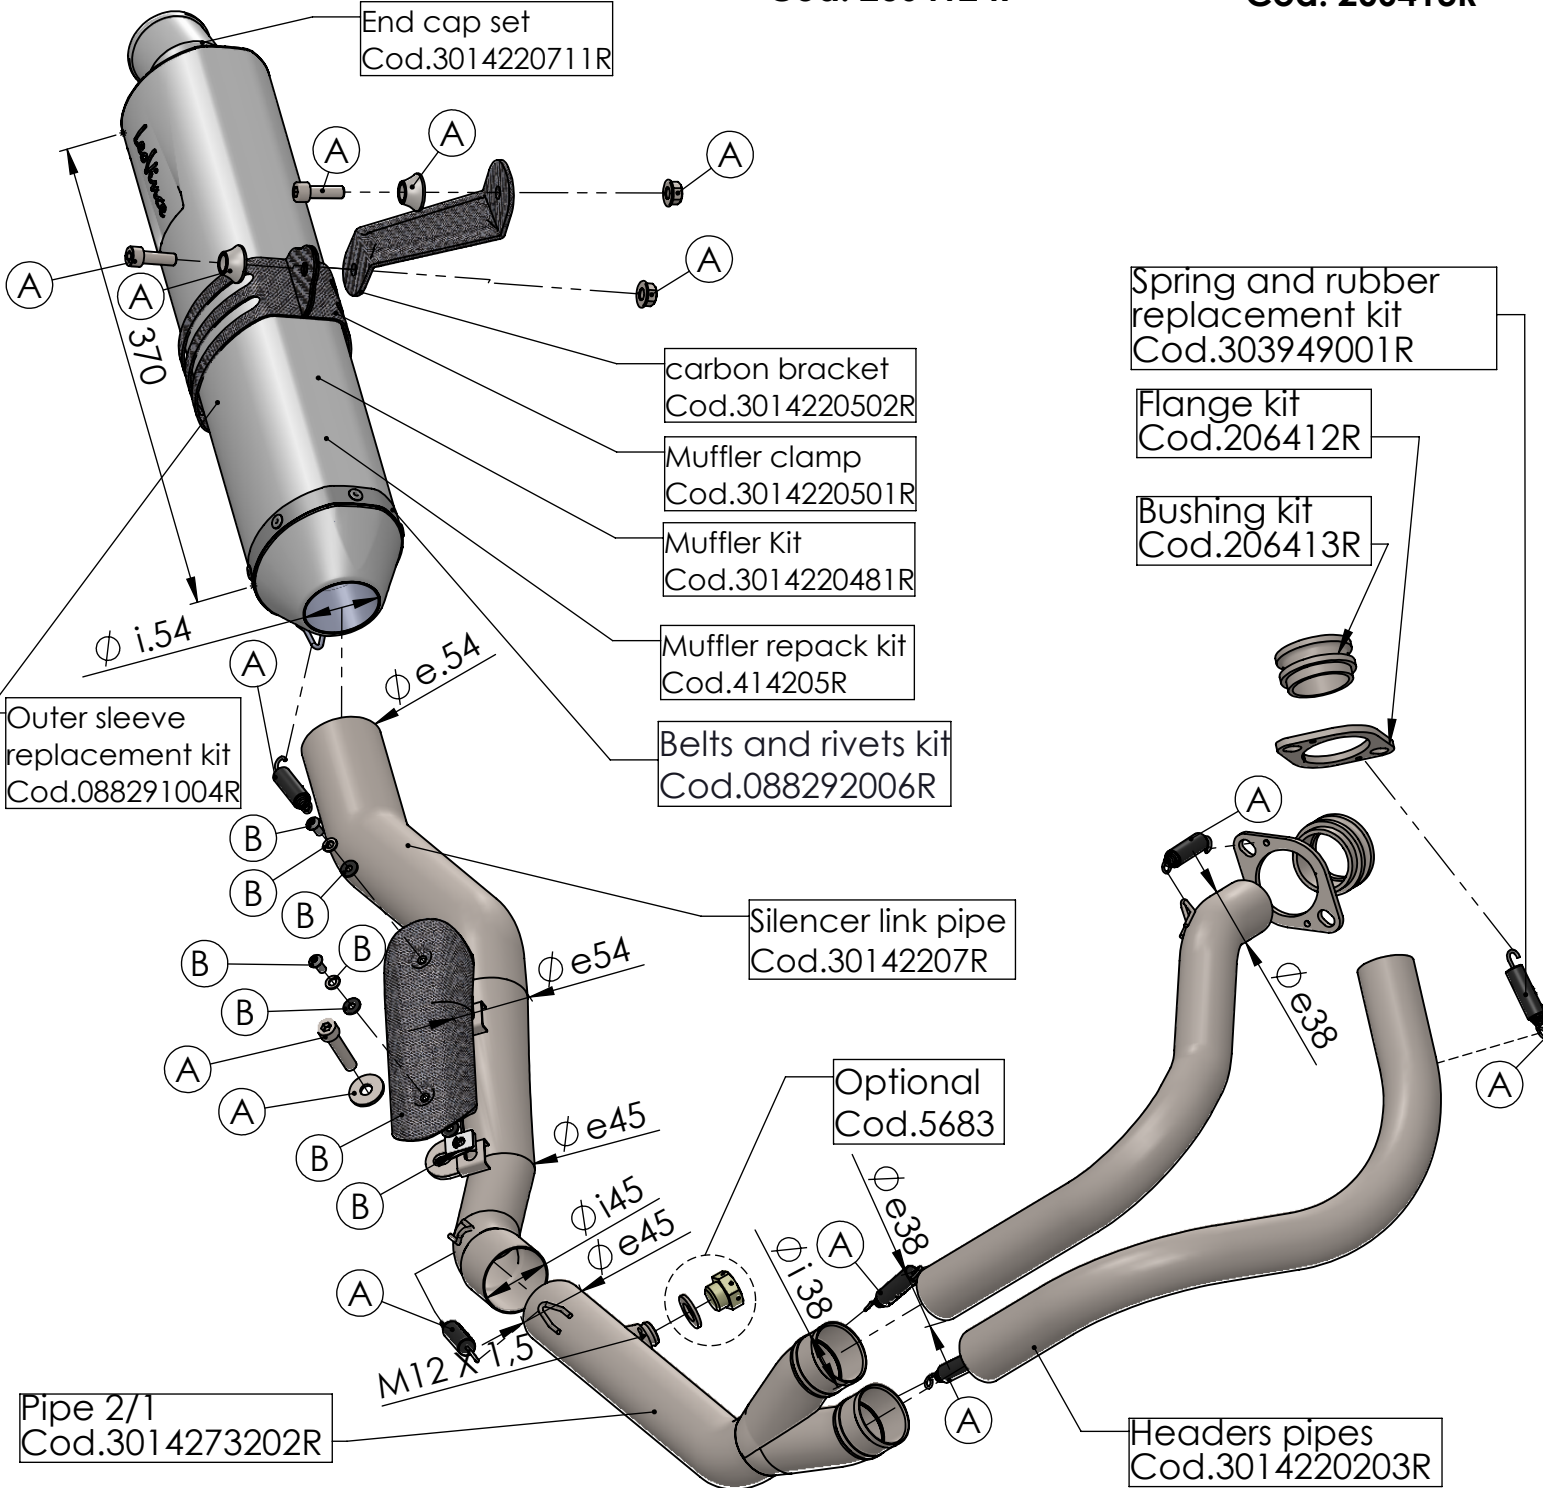

dB-killer 32 B
Cod.307762801R

CILINDER FLANGE SP. 5mm
Cod. 206412 R

CILINDER BUSHING
Cod. 206413R

ART. 14273E SPARE PARTS

HONDA CRF1000 L AFRICA TWIN / ADVENTURE SPORTS
(Fits with original panniers)

(A) FITTING KIT Cod.3014220601R

(A) CARBON COVER KIT Cod.307114002R