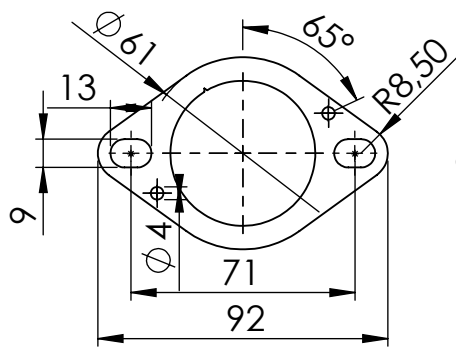

dB-killer 32 B
Cod.307762801R

CILINDER FLANGE SP. 5mm
Cod. 206412 R

CILINDER BUSHING
Cod. 206413R

ART. 14273E SPARE PARTS

HONDA CRF1000 L AFRICA TWIN / ADVENTURE SPORTS
(Fits with original panniers)

(A) FITTING KIT Cod.3014220601R