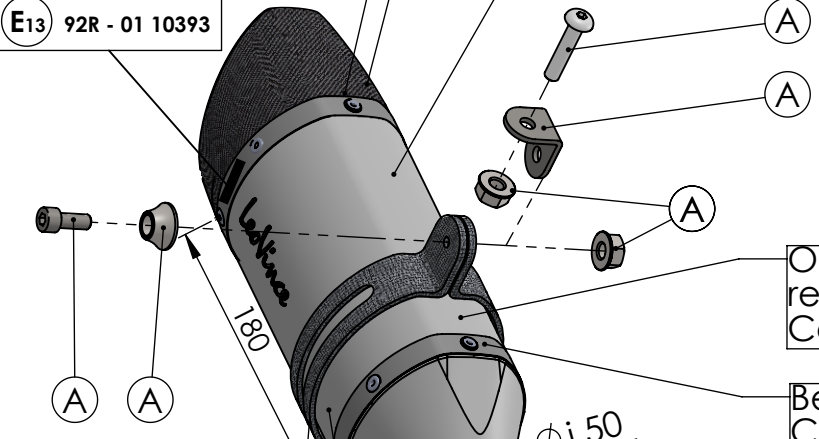

Carbon end cap set  
Cod.308494701R

S.s end cap set  
Cod.3014124741R

Muffler Kit  
Cod.3014124481R

Db-killer N°52B  
Cod.308437801R

E13 92R - 01 10393

Outer sleeve  
replacement Kit  
Cod.0814124004R

Belts and rivets Kit  
Cod.088442008R

Muffler clamp  
Cod.306958505R

Muffler repack Kit  
Cod.414205R

Manifold Kit N°1241  
Cod.3014286204R

Spring and rubber  
replacement Kit  
Cod.303949001R

Manifold clamp Kit Ø53  
Cod.300053530R

Manifold Kit N°1240  
Cod.3014286201R

Manifold clamp Kit Ø45  
Cod.300045530R

# ART. 14286E - SPARE PARTS

TRIUMPH STREET TRIPLE 765 S / SA2 / R / R LRH / RS  
(also fits 660cc model, 35/70kW versions)

(A) FITTING KIT COD.3014286601R