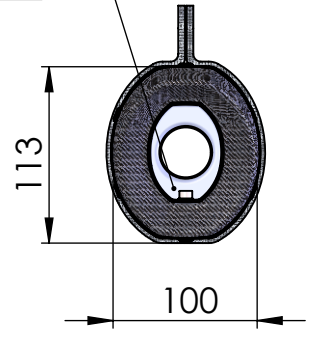

Carbon end cap set  
Cod.308494701R

S.s end cap set  
Cod.3014124741R

Muffler Kit  
Cod.3014124481R

Db-killer N°52B  
Cod.308437801R

E13 92R - 01 10393

Outer sleeve  
replacement Kit  
Cod.0814124004R

Belts and rivets Kit  
Cod.088442008R

Muffler clamp  
Cod.306958505R

Muffler repack Kit  
Cod.414205R

Manifold Kit N°1241  
Cod.3014286204R

Spring and rubber  
replacement Kit  
Cod.303949001R

Manifold clamp Kit Ø53  
Cod.300053530R

Manifold Kit N°1240  
Cod.3014286201R

Manifold clamp Kit Ø45  
Cod.300045530R

# ART. 14286E - SPARE PARTS

TRIUMPH STREET TRIPLE 765 S / SA2 / R / R LRH / RS  
(also fits 660cc model, 35/70kW versions)

(A) FITTING KIT COD.3014286601R