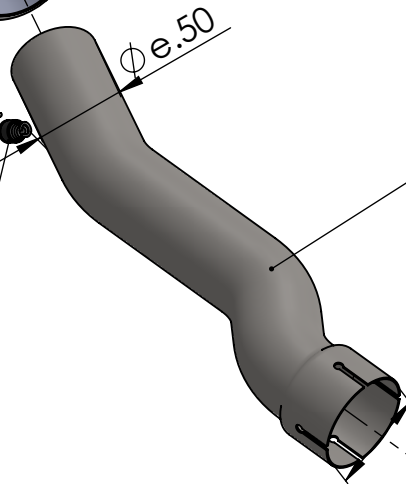

Carbon end cap set  
Cod.308494701R

S.s end cap set  
Cod.3014124741R

Muffler Kit  
Cod.3014124481R

Db-killer N°52B  
Cod.308437801R

E13 92R - 01 10393

Outer sleeve  
replacement Kit  
Cod.0814124004R

Belts and rivets Kit  
Cod.088442008R

Muffler clamp  
Cod.306958505R

Muffler repack Kit  
Cod.414205R

Manifold Kit N°1241  
Cod.3014286204R

Spring and rubber  
replacement Kit  
Cod.303949001R

Manifold clamp Kit Ø53  
Cod.300053530R

Manifold Kit N°1240  
Cod.3014286201R

Manifold clamp Kit Ø45  
Cod.300045530R

# ART. 14286E - SPARE PARTS

TRIUMPH STREET TRIPLE 765 S / SA2 / R / R LRH / RS  
(also fits 660cc model, 35/70kW versions)

(A) FITTING KIT COD.3014286601R