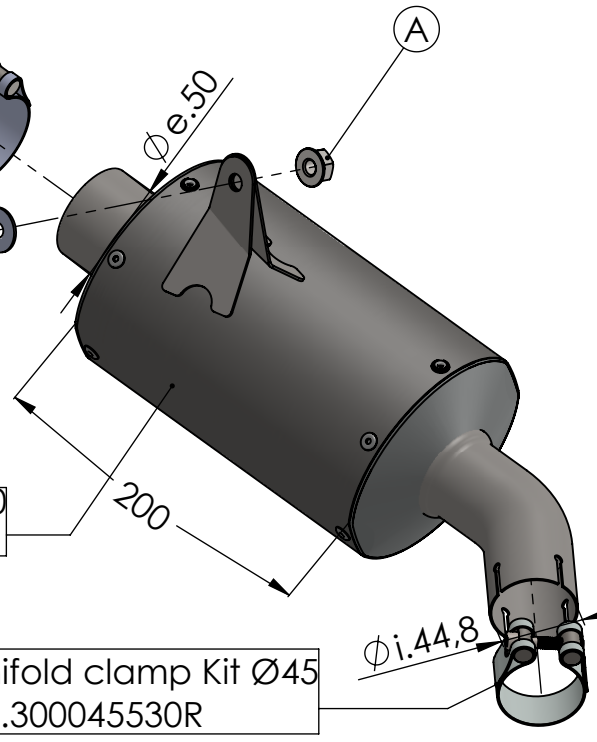

Carbon end cap set  
Cod.308494701R

S.s end cap set  
Cod.3014124741R

Muffler Kit  
Cod.3014124481R

Db-killer N°52B  
Cod.308437801R

E13 92R - 01 10393

Outer sleeve  
replacement Kit  
Cod.0814124004R

Belts and rivets Kit  
Cod.088442008R

Muffler clamp  
Cod.306958505R

Muffler repack Kit  
Cod.414205R

Manifold Kit N°1241  
Cod.3014286204R

Spring and rubber  
replacement Kit  
Cod.303949001R

Manifold clamp Kit Ø53  
Cod.300053530R

Manifold Kit N°1240  
Cod.3014286201R

Manifold clamp Kit Ø45  
Cod.300045530R

# ART. 14286E - SPARE PARTS

TRIUMPH STREET TRIPLE 765 S / SA2 / R / R LRH / RS  
(also fits 660cc model, 35/70kW versions)

(A) FITTING KIT COD.3014286601R