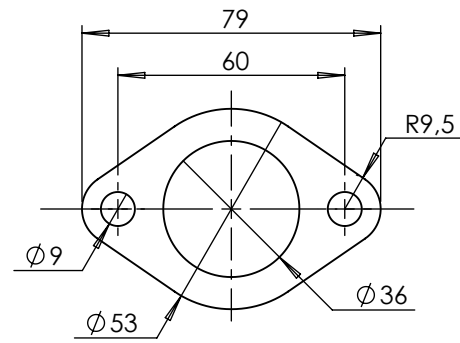

**Db-killer N°52B**  
Cod.308437801R

**Bushing**  
Cod.206279

**Flange Sp.6 mm**  
Cod.206285

## ART. 14300E SPARE PARTS

HONDA CB650 R Neo Sports Cafè

(also fit 35kW version) (Fitting with original under cowl requires optional kit LeoVince Art.80004)

Ⓐ FITTING KIT Cod. 3014298601R