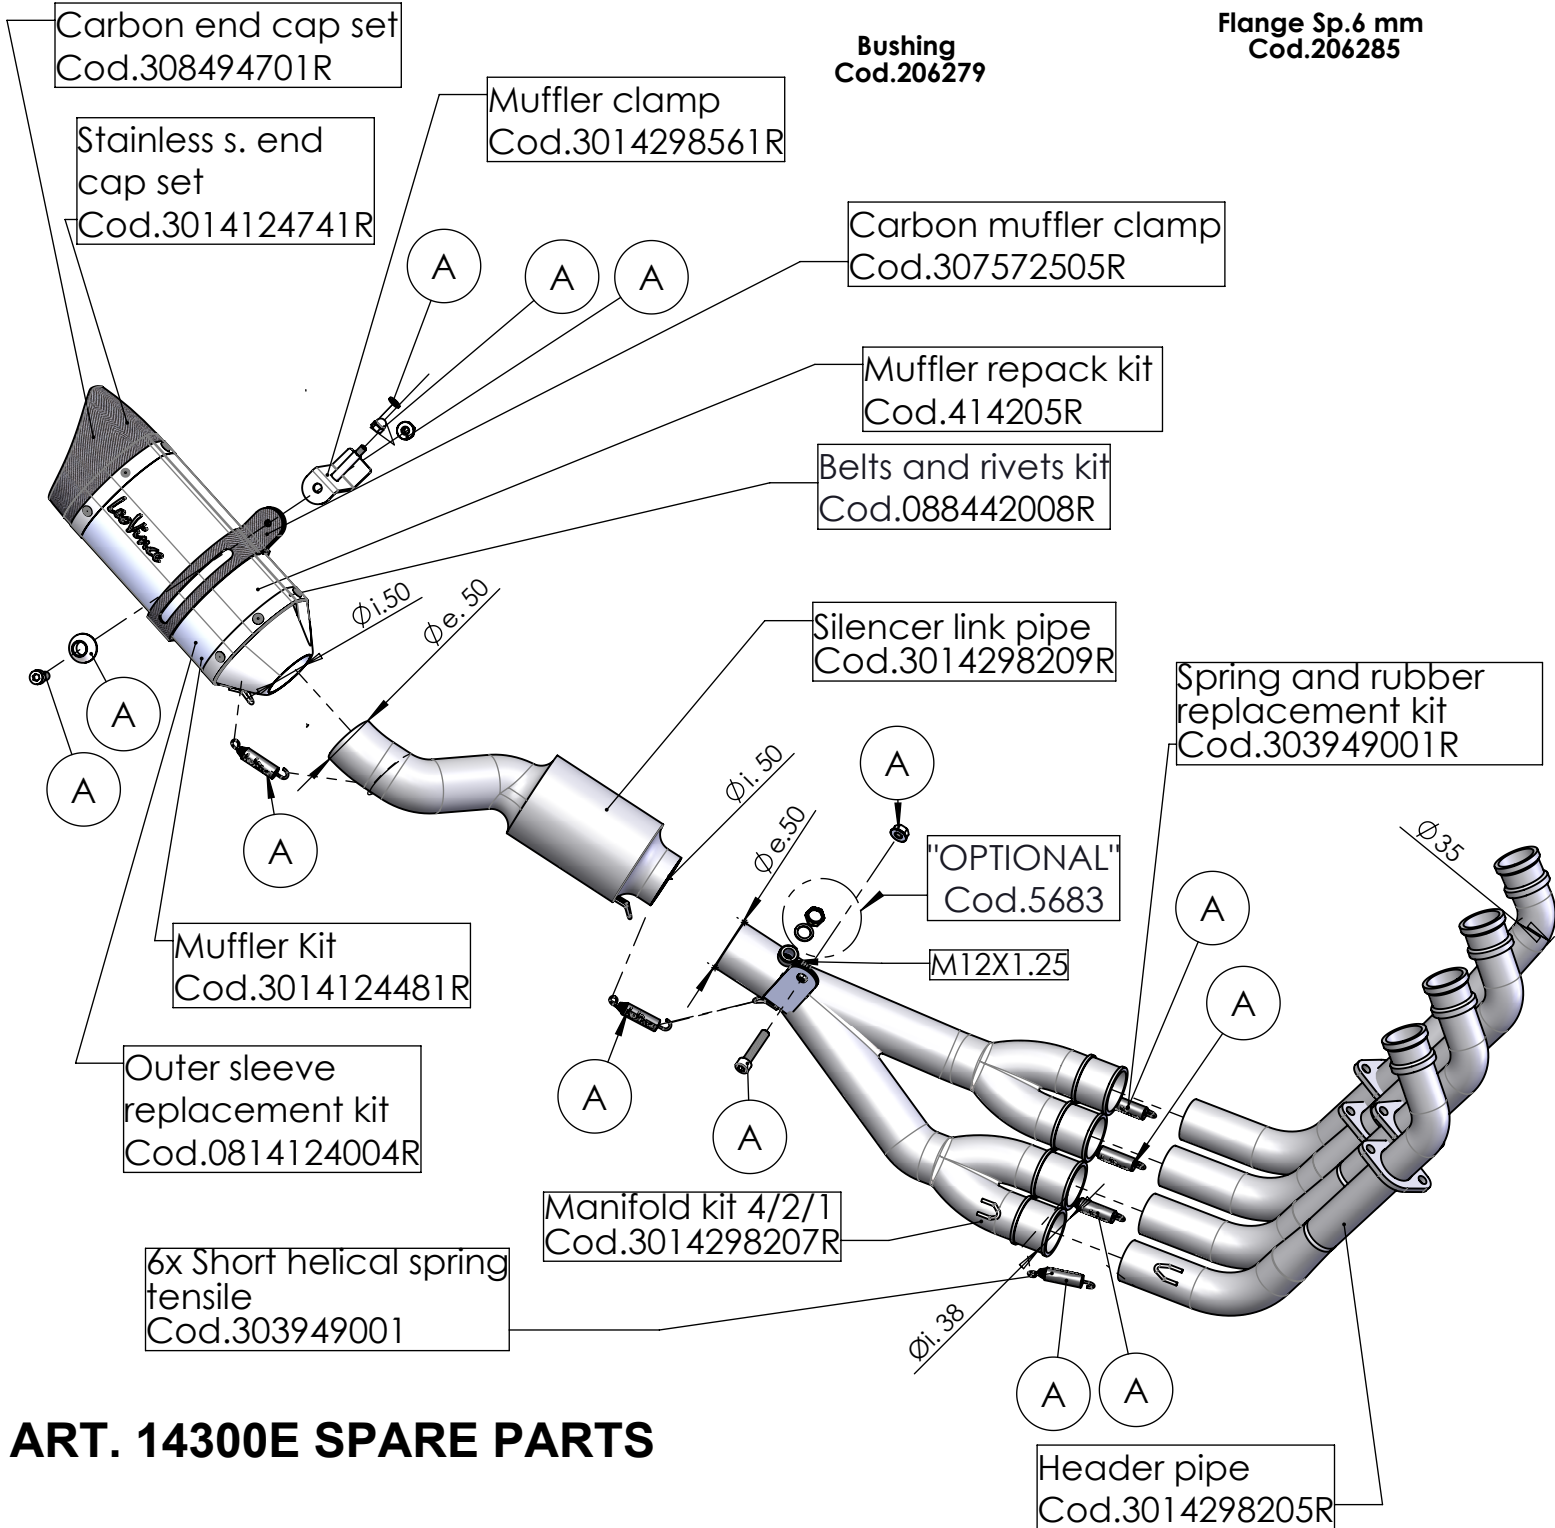

**Db-killer N°52B**  
Cod.308437801R

**Bushing**  
Cod.206279

**Flange Sp.6 mm**  
Cod.206285

## ART. 14300E SPARE PARTS

HONDA CB650 R Neo Sports Cafè

(also fit 35kW version) (Fitting with original under cowl requires optional kit LeoVince Art.80004)

Ⓐ FITTING KIT Cod. 3014298601R