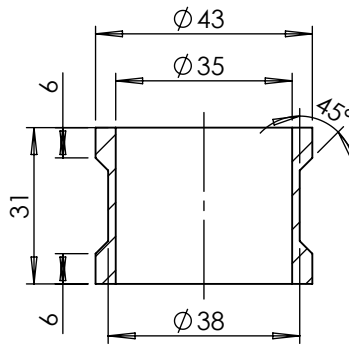

**Db-killer N°52B**  
Cod.308437801R

**Bushing**  
Cod.206279

**Flange Sp.6 mm**  
Cod.206285

## ART. 14300E SPARE PARTS

HONDA CB650 R Neo Sports Cafè

(also fit 35kW version) (Fitting with original under cowl requires optional kit LeoVince Art.80004)

Ⓐ FITTING KIT Cod. 3014298601R