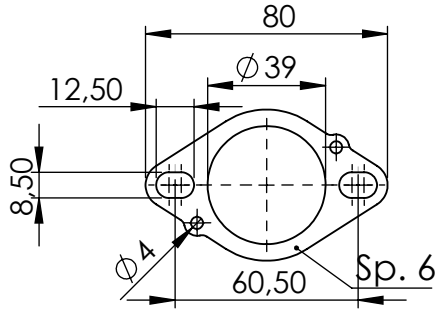

Bushing
Cod.206060

Flange "158A"
Cod.206061

Db-Killer N°47
Cod.308232801R

ART. 14322 SPARE PARTS

KAWASAKI VERSYS 650 (also fits 35 kW version)

Ⓐ FITTING KIT Cod. 3014322601R