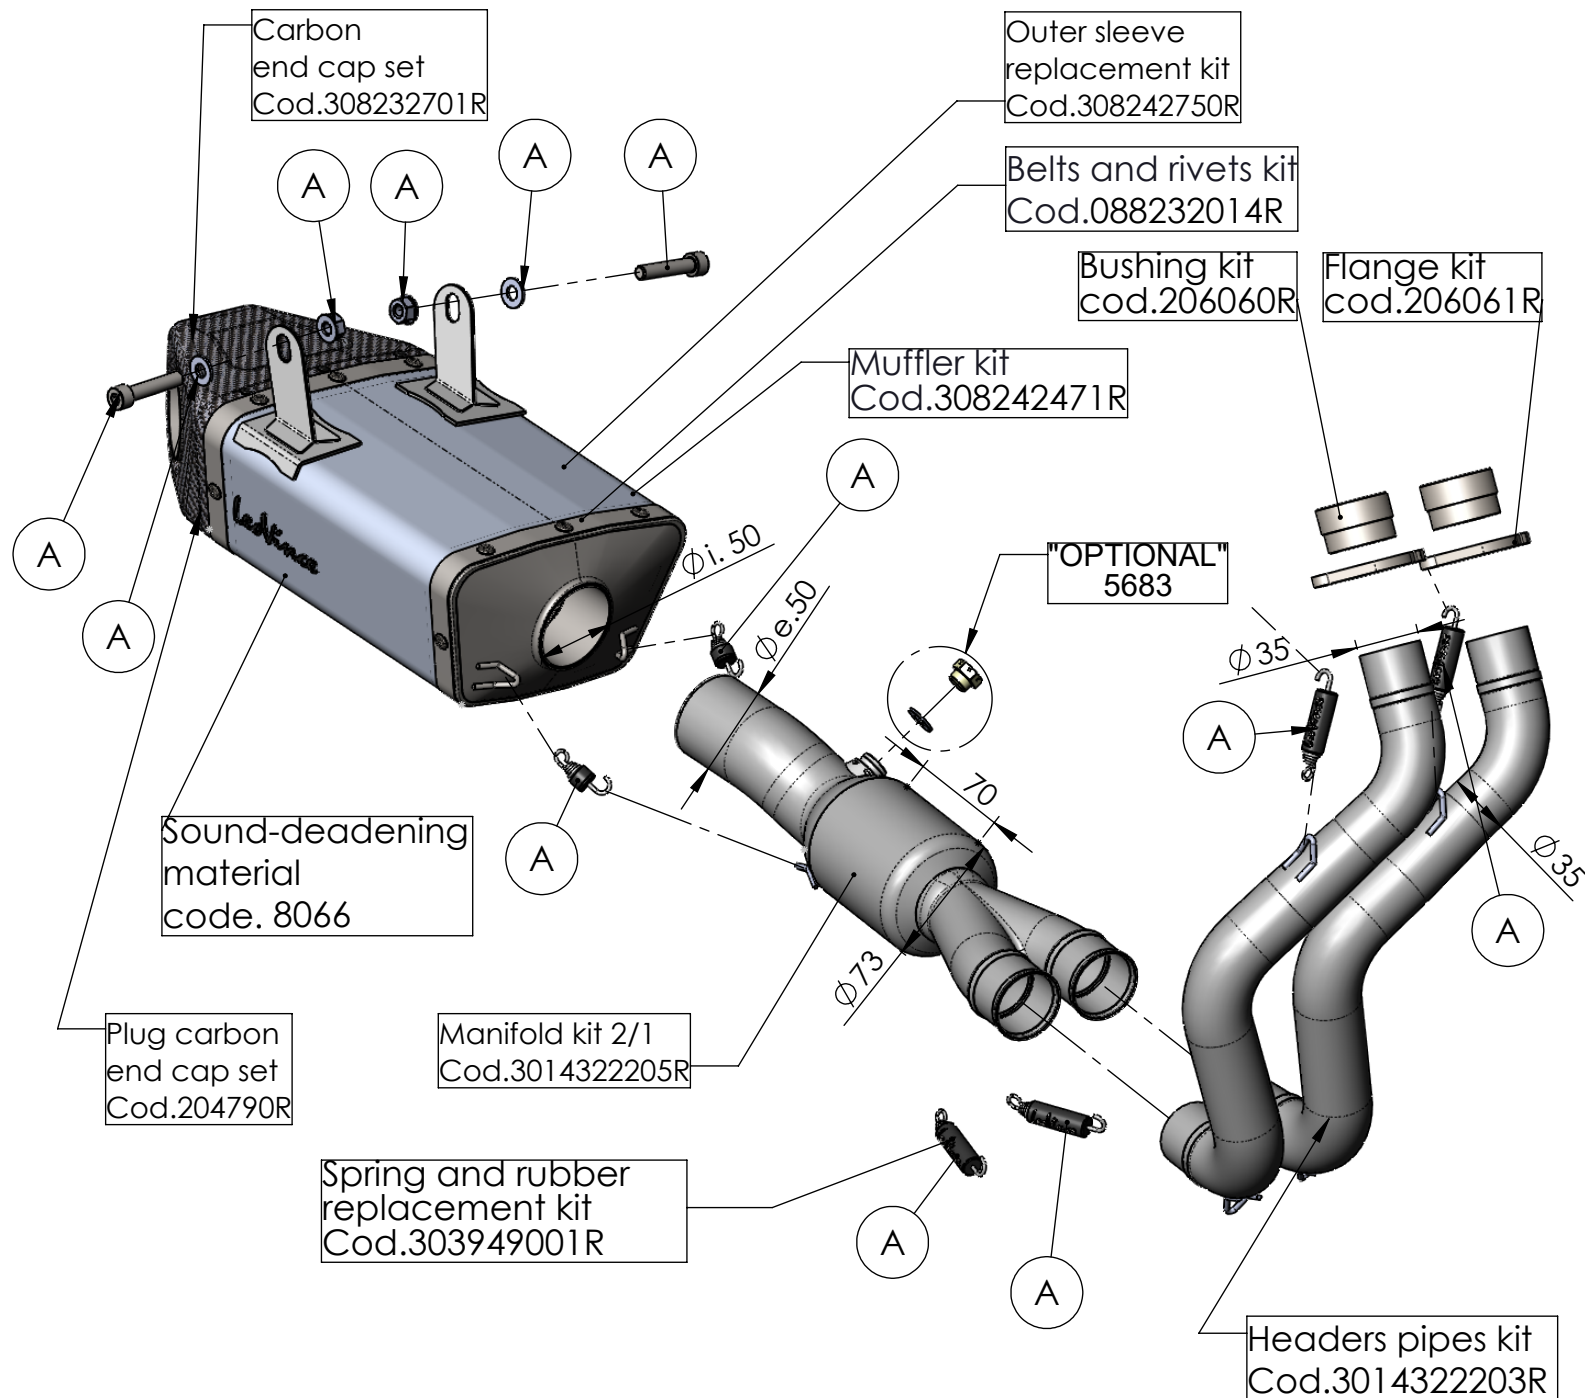

Bushing
Cod.206060

Flange "158A"
Cod.206061

Db-Killer N°47
Cod.308232801R

ART. 14322 SPARE PARTS

KAWASAKI VERSYS 650 (also fits 35 kW version)

Ⓐ FITTING KIT Cod. 3014322601R