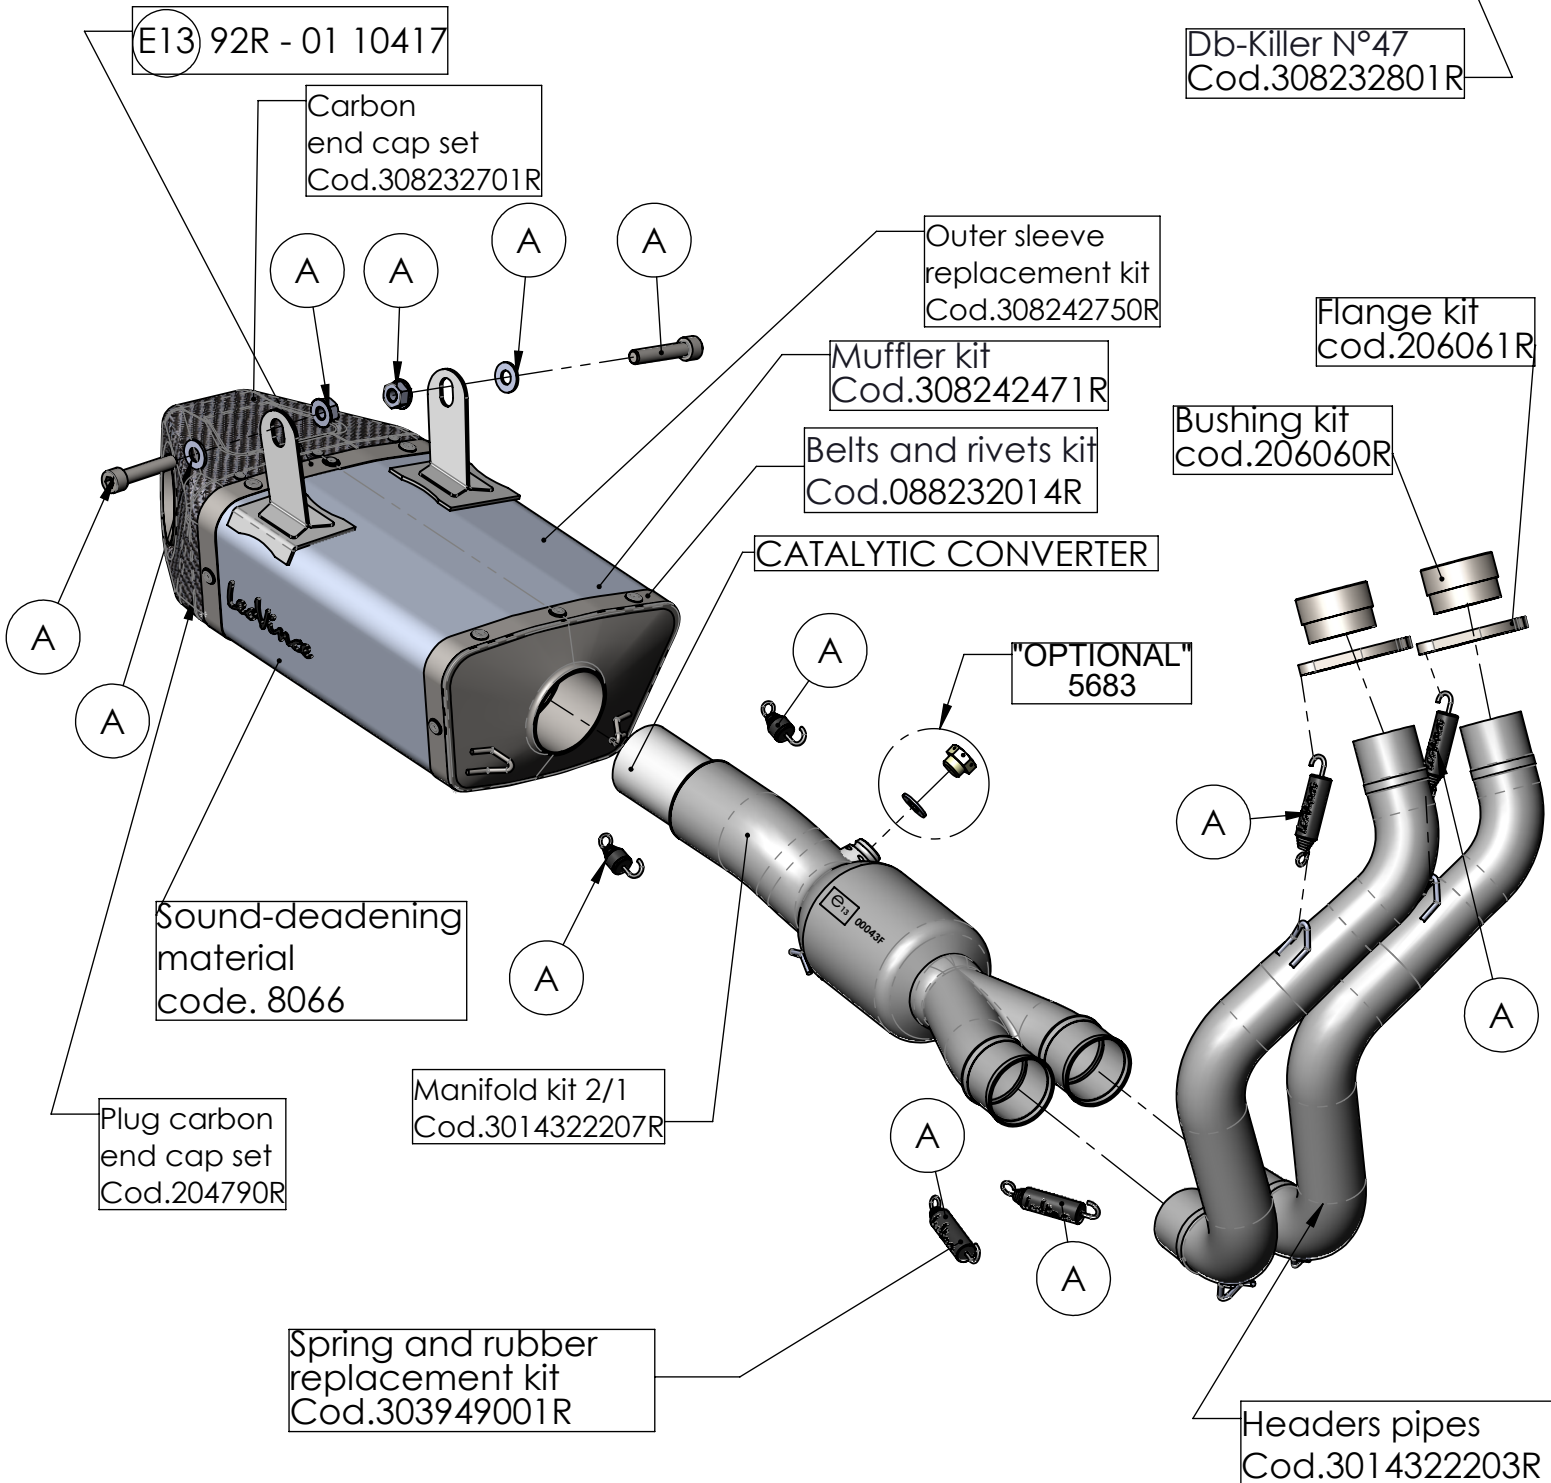

Bushing
Cod.206060

Flange "158A"
Cod.206061

Db-Killer N°47
Cod.308232801R

ART. 14322K SPARE PARTS

KAWASAKI VERSYS 650 (also fits 35 kW version)

Ⓐ FITTING KIT Cod. 3014322601R