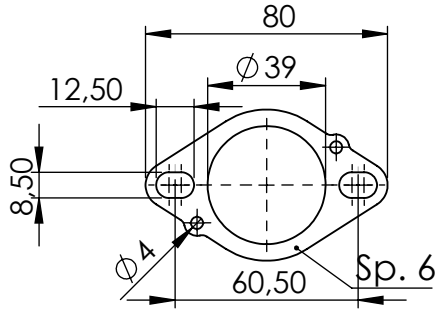

Bushing
Cod.206060

Flange "158A"
Cod.206061

Db-Killer N°47
Cod.308232801R

ART. 14322K SPARE PARTS

KAWASAKI VERSYS 650 (also fits 35 kW version)

Ⓐ FITTING KIT Cod. 3014322601R