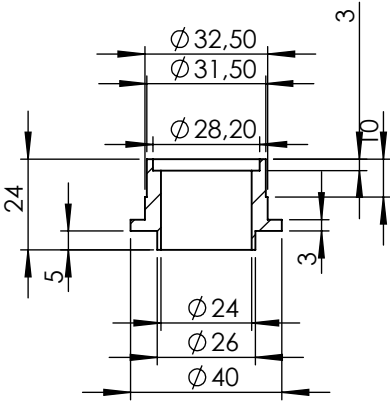

DB-Killer N°63  
Cod.3014225801R

Bushing  
Cod. 204640

Flange 43E SP. 5mm  
Cod. 206308

Carbon  
end cap set  
Cod.3014008701R

S.s end cap set  
Cod.3014259711R

E13 92R - 01 10443

Muffler kit  
Cod.3014326481R

S.s Bracket  
Cod.3014326561R

Belts and rivets kit  
Cod.0814326011R

Muffler repack kit  
Cod.414205R

Manifold kit  
Cod.3014326204R

CATALYTIC  
CONVERTER

Outer sleeve  
replacement kit  
Cod.3014326010R

Short helical spring  
tensile  
Cod.303949001R

**WARNING**

it is advisable to optimize the carburation by remapping the stock ECU or by adopting an additional ECU unit.

**ART.14326EK SPARE PARTS**

HONDA SH 125i

(A) FITTING KIT Cod. 3014326601R