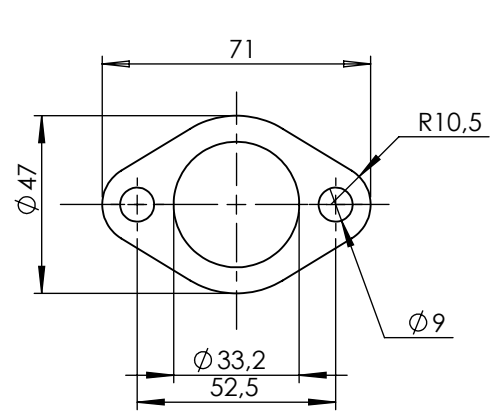

DB-Killer N°63  
Cod.3014225801R

Bushing  
Cod. 204640

Flange 43E SP. 5mm  
Cod. 206308

Carbon  
end cap set  
Cod.3014008701R

S.s end cap set  
Cod.3014259711R

E13 92R - 01 10443

Muffler kit  
Cod.3014326481R

**WARNING**

it is advisable to optimize the carburation by remapping the stock ECU or by adopting an additional ECU unit.

**ART.14326EK SPARE PARTS**

HONDA SH 125i

(A) FITTING KIT Cod. 3014326601R