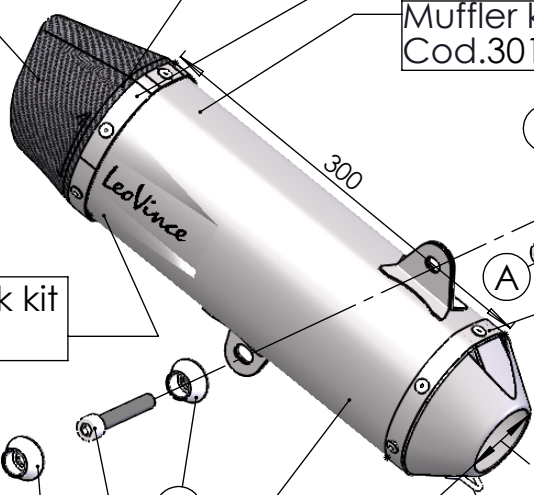

DB-Killer N°63  
Cod.3014225801R

Bushing  
Cod. 204640

Flange 43E SP. 5mm  
Cod. 206308

Carbon  
end cap set  
Cod.3014008701R

S.s end cap set  
Cod.3014259711R

E13 92R - 01 10443

Muffler kit  
Cod.3014326481R

S.s Bracket  
Cod.3014326561R

Belts and rivets kit  
Cod.0814326011R

Muffler repack kit  
Cod.414205R

Manifold kit  
Cod.3014326204R

CATALYTIC  
CONVERTER

Outer sleeve  
replacement kit  
Cod.3014326010R

Short helical spring  
tensile  
Cod.303949001R

**WARNING**

it is advisable to optimize the carburation by remapping the stock ECU or by adopting an additional ECU unit.

**ART.14326EK SPARE PARTS**

HONDA SH 125i

(A) FITTING KIT Cod. 3014326601R