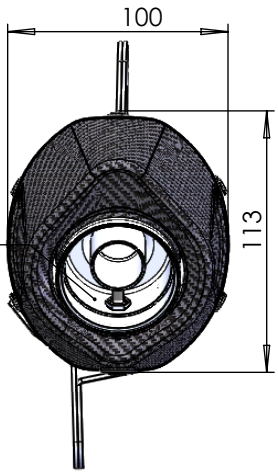

DB-Killer N°63  
Cod.3014225801R

Bushing  
Cod. 204640

Flange 43E SP. 5mm  
Cod. 206308

Carbon  
end cap set  
Cod.3014008701R

S.s end cap set  
Cod.3014259711R

E13 92R - 01 10443

Muffler kit  
Cod.3014326481R

S.s Bracket  
Cod.3014326561R

Belts and rivets kit  
Cod.0814326011R

Muffler repack kit  
Cod.414205R

Manifold kit  
Cod.3014326204R

CATALYTIC  
CONVERTER

Outer sleeve  
replacement kit  
Cod.3014326010R

Short helical spring  
tensile  
Cod.303949001R

**WARNING**

it is advisable to optimize the carburation by remapping the stock ECU or by adopting an additional ECU unit.

**ART.14326EK SPARE PARTS**

HONDA SH 125i

(A) FITTING KIT Cod. 3014326601R