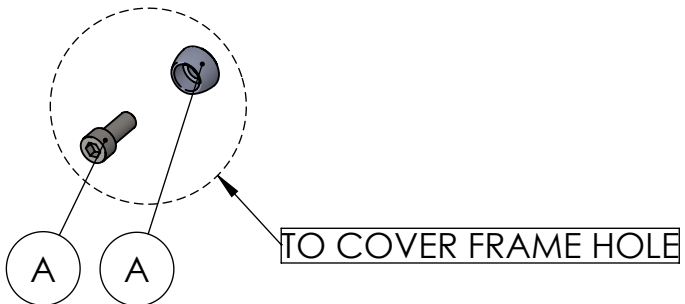

Muffler repack kit
cod.414205R

Belts and rivets kit
Cod.0814054010R