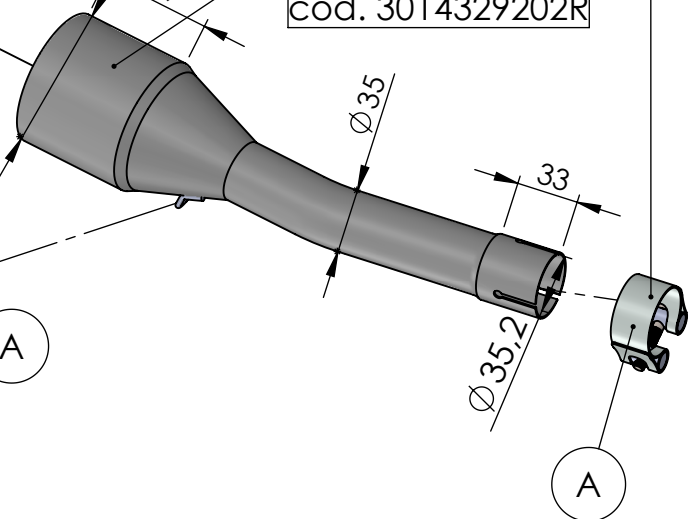

Carbon end cup set
cod.3014000701R

S.s end cup set
cod.3014054711R

dB-killer n.63
Cod.3014225801R

Muffler kit
Cod.3014329481R

Outer sleeve
replacement kit
cod.3014329010R

Manifold clamp
Cod.300038530R

Manifold kit
cod. 3014329202R

Muffler repack kit
cod.414205R

Belts and rivets kit
Cod.0814054010R

Spring and rubber
replacement kit
Cod.303949001R

ART. 14329E SPARE PARTS

YAMAHA X-MAX 400

FITTING KIT cod.3014329601R