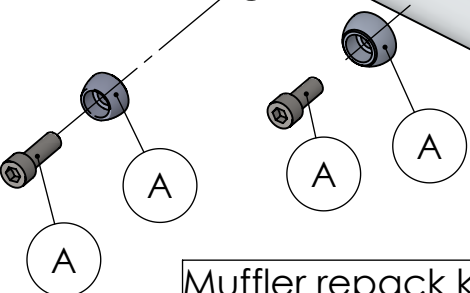

Muffler repack kit
cod.414205R

Belts and rivets kit
Cod.0814054010R