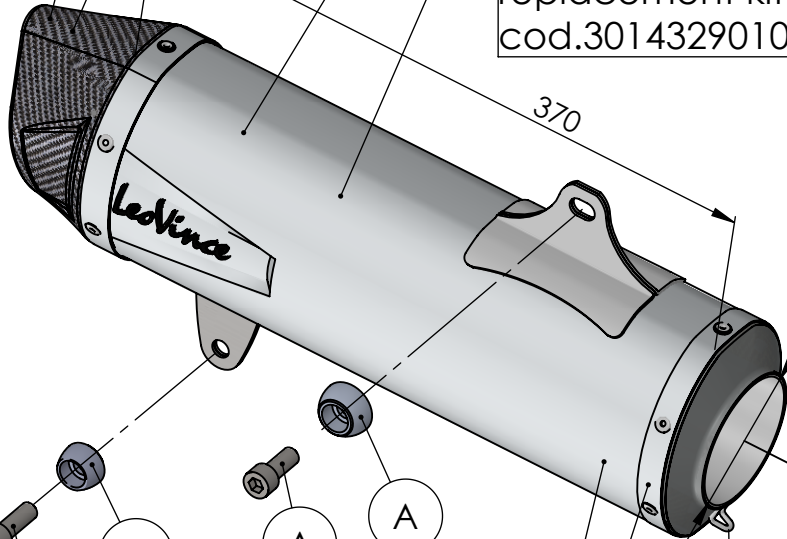

Carbon end cup set
cod.3014000701R

S.s end cup set
cod.3014054711R

dB-killer n.63
Cod.3014225801R

Muffler kit
Cod.3014329481R

Outer sleeve
replacement kit
cod.3014329010R

Manifold clamp
Cod.300038530R

Manifold kit
cod. 3014329202R