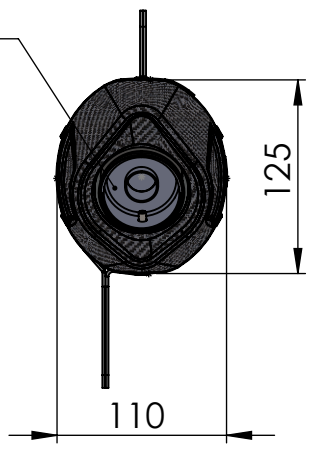

Carbon end cup set
cod.3014000701R

S.s end cup set
cod.3014054711R

dB-killer n.63
Cod.3014225801R

Muffler kit
Cod.3014329481R

Outer sleeve
replacement kit
cod.3014329010R

Manifold clamp
Cod.300038530R

Manifold kit
cod. 3014329202R

Muffler repack kit
cod.414205R

Belts and rivets kit
Cod.0814054010R

Spring and rubber
replacement kit
Cod.303949001R

ART. 14329E SPARE PARTS

YAMAHA X-MAX 400

FITTING KIT cod.3014329601R