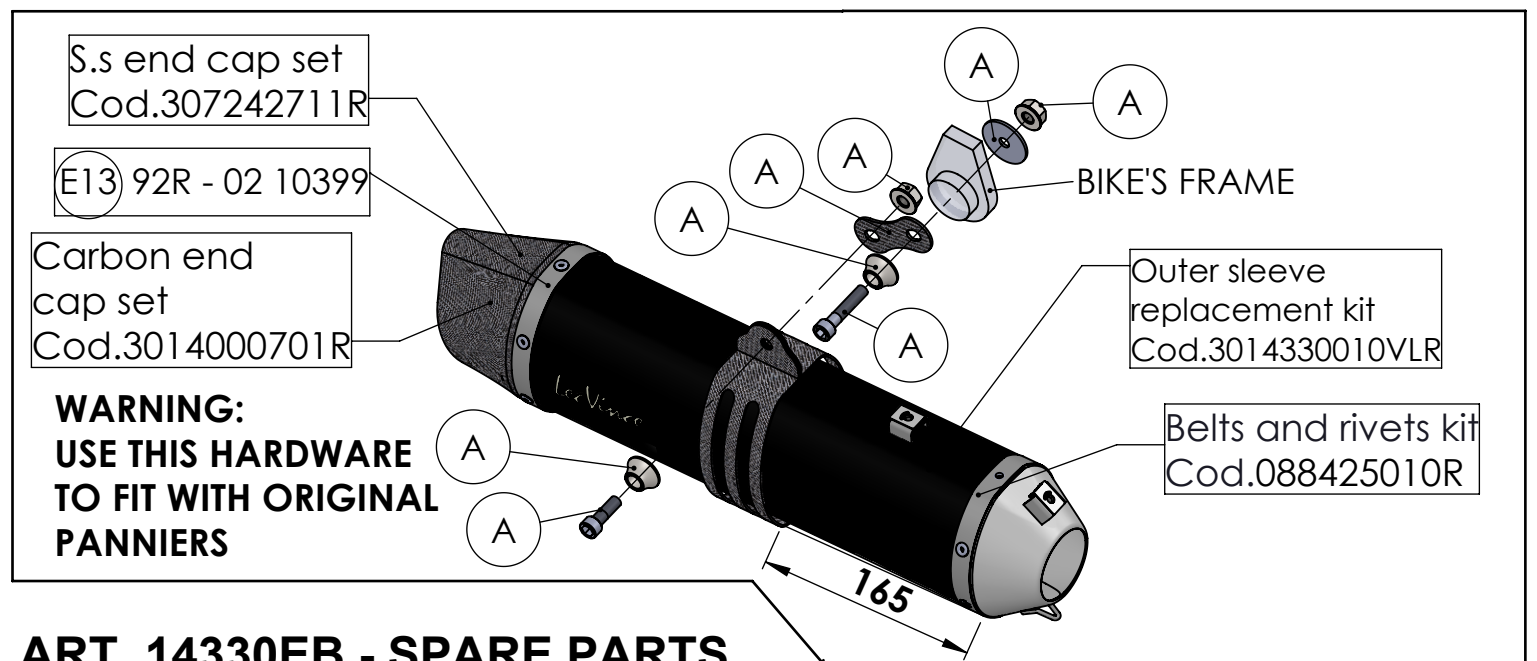

**WARNING:**  
**USE THIS HARDWARE TO FIT**  
**WITHOUT PANNIERS**

**ART. 14330EB - SPARE PARTS**

**YAMAHA TÈNERÈ 700**

(fits with original panniers and centre stand) ( also fits 35 kW version)

- (A) FITTING KIT Cod. 3014330602R
- (B) CARBON COVER Cod.3014330001R
- (C) CARBON COVER Cod. 308741001R