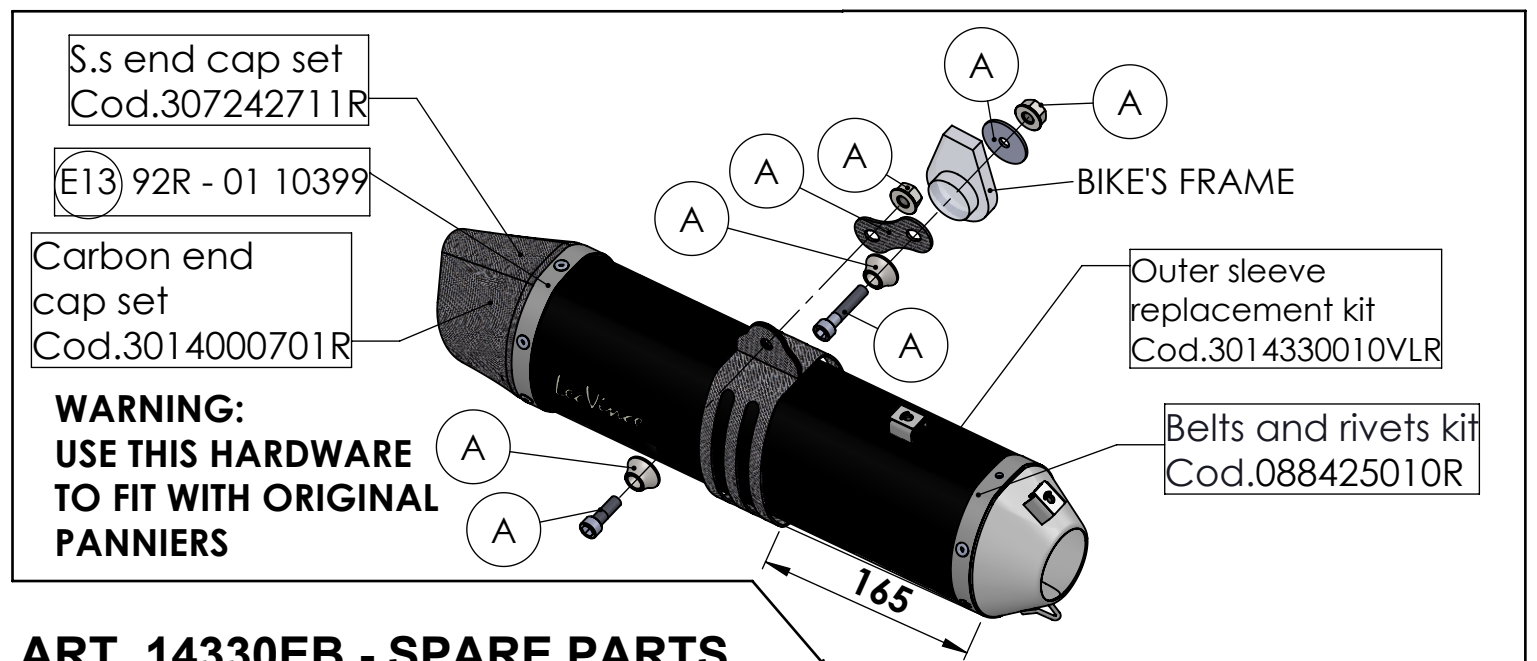

**WARNING:
USE THIS HARDWARE TO FIT
WITHOUT PANNIERS**

ART. 14330EB - SPARE PARTS

YAMAHA TÈNERÈ 700

(fits with original panniers and centre stand) (also fits 35 kW version)

- (A) FITTING KIT Cod. 3014330602R
- (B) CARBON COVER Cod.3014330001R
- (C) CARBON COVER Cod. 308741001R