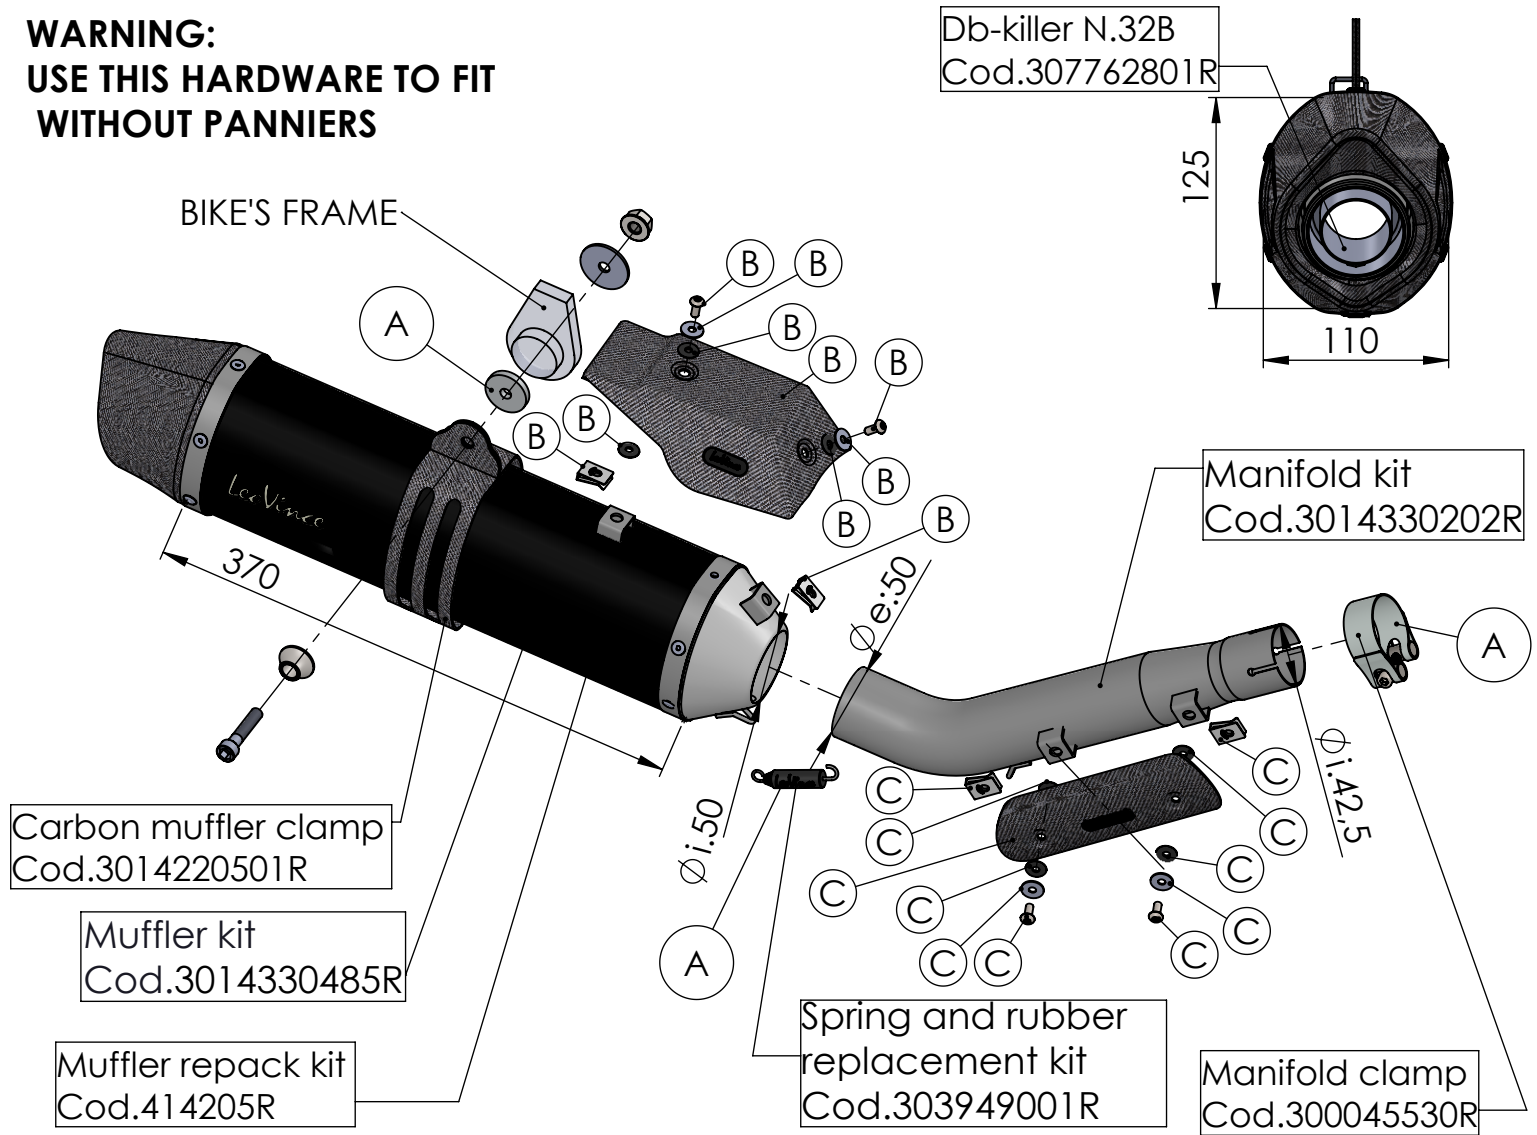

**WARNING:
USE THIS HARDWARE TO FIT
WITHOUT PANNIERS**

ART. 14330EB - SPARE PARTS

YAMAHA TÈNERÈ 700

(fits with original panniers and centre stand) (also fits 35 kW version)

- (A) FITTING KIT Cod. 3014330602R
- (B) CARBON COVER Cod.3014330001R
- (C) CARBON COVER Cod. 308741001R