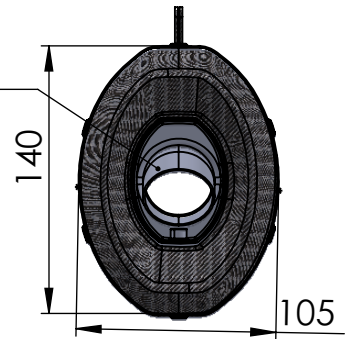

Do not use
Aluminium spacer
Cod. 205866

Db-killer N°52
Cod.308421801R

Bracket black S.s
Cod.3014336561R

ORIGINAL FRAME

Carbon end cup set
cod.308420701R

S.s end cup set
cod.308421741R

E13 92R-02 10395

Muffler repack kit
cod.416797R

Manifold kit
cod. 3014336202R

Manifold clamp 57 mm
cod.300057530R

DO NOT
USE ORIGINAL
GRAPHITE
BUSHING

ART. 14336SB - SPARE PARTS

KAWASAKI NINJA 1000 SX / TOURER (fits with original panniers)

Ⓐ FITTING KIT cod. 3014336601R