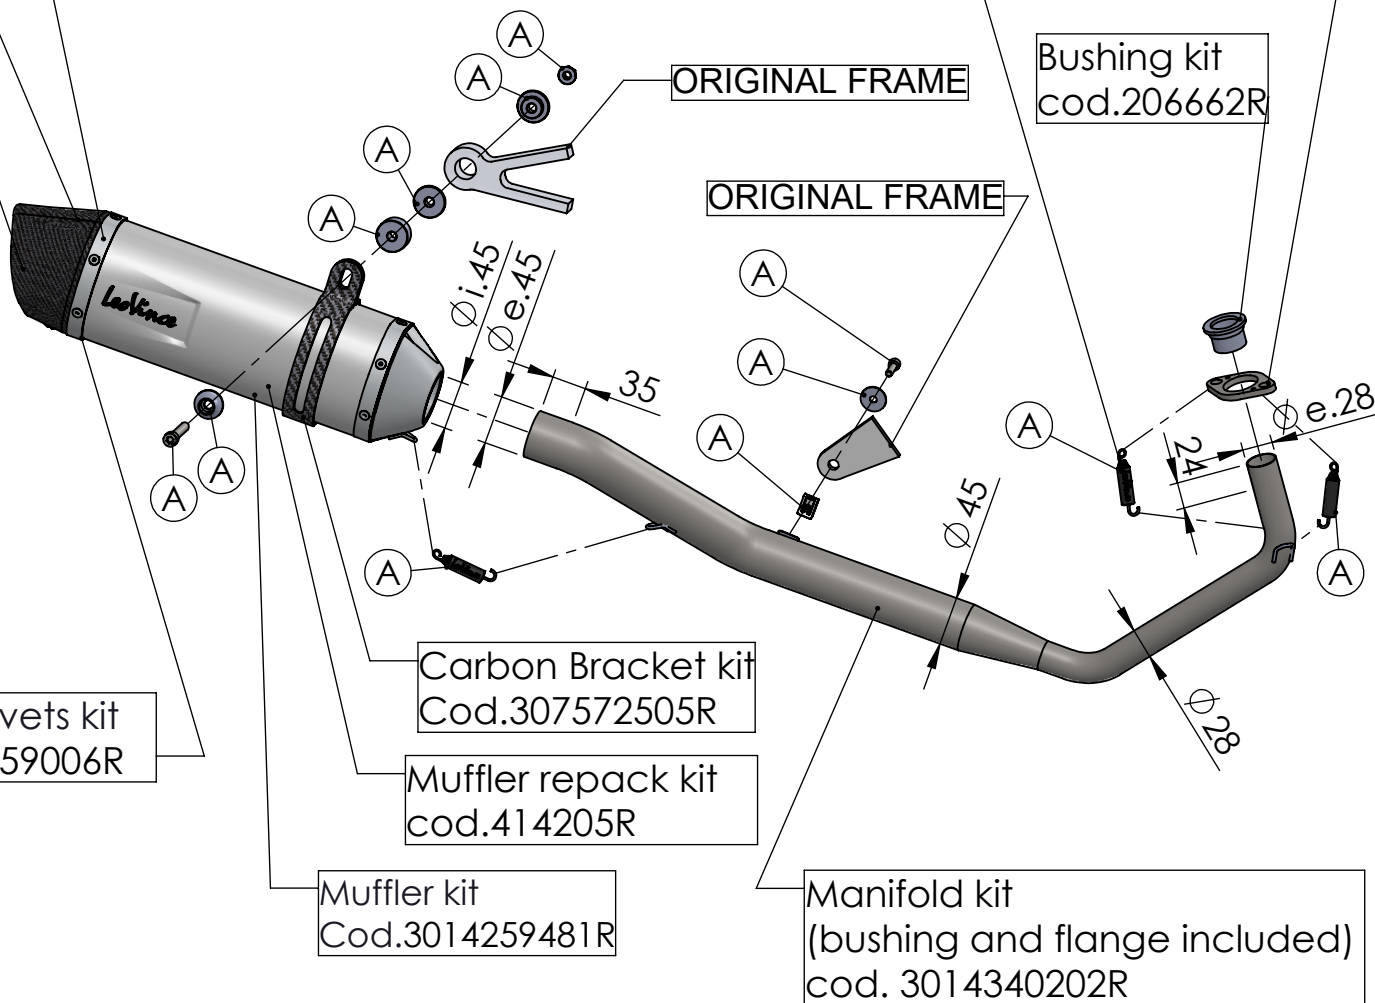

Carbon end cup set
cod.3014008701R

S.s end cup set
cod.3014259711R

Outer sleeve
replacement kit
cod.083710014R

Spring and rubber
replacement kit
Cod.303949001R

Flange kit
cod.205267R

Bushing kit
cod.206662R

ORIGINAL FRAME

ORIGINAL FRAME

Belts and rivets kit
Cod.0814259006R

WARNING

it is advisable to optimize the carburation by remapping the stock ECU or by adopting an additional ECU unit.

ART. 14340E - SPARE PARTS

YAMAHA MT-125 / YZF-R125

Ⓐ FITTING KIT cod.3014340601R