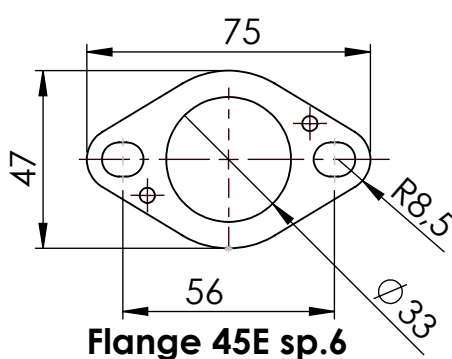

Db-Killer N.62  
Cod.3014259802R

Flange 45E sp.6  
cod.205267R

Bushing S.s  
cod.206662R

Carbon end cup set  
cod.3014008701R

S.s end cup set  
cod.3014259711R

Outer sleeve  
replacement kit  
cod.083710013VLR