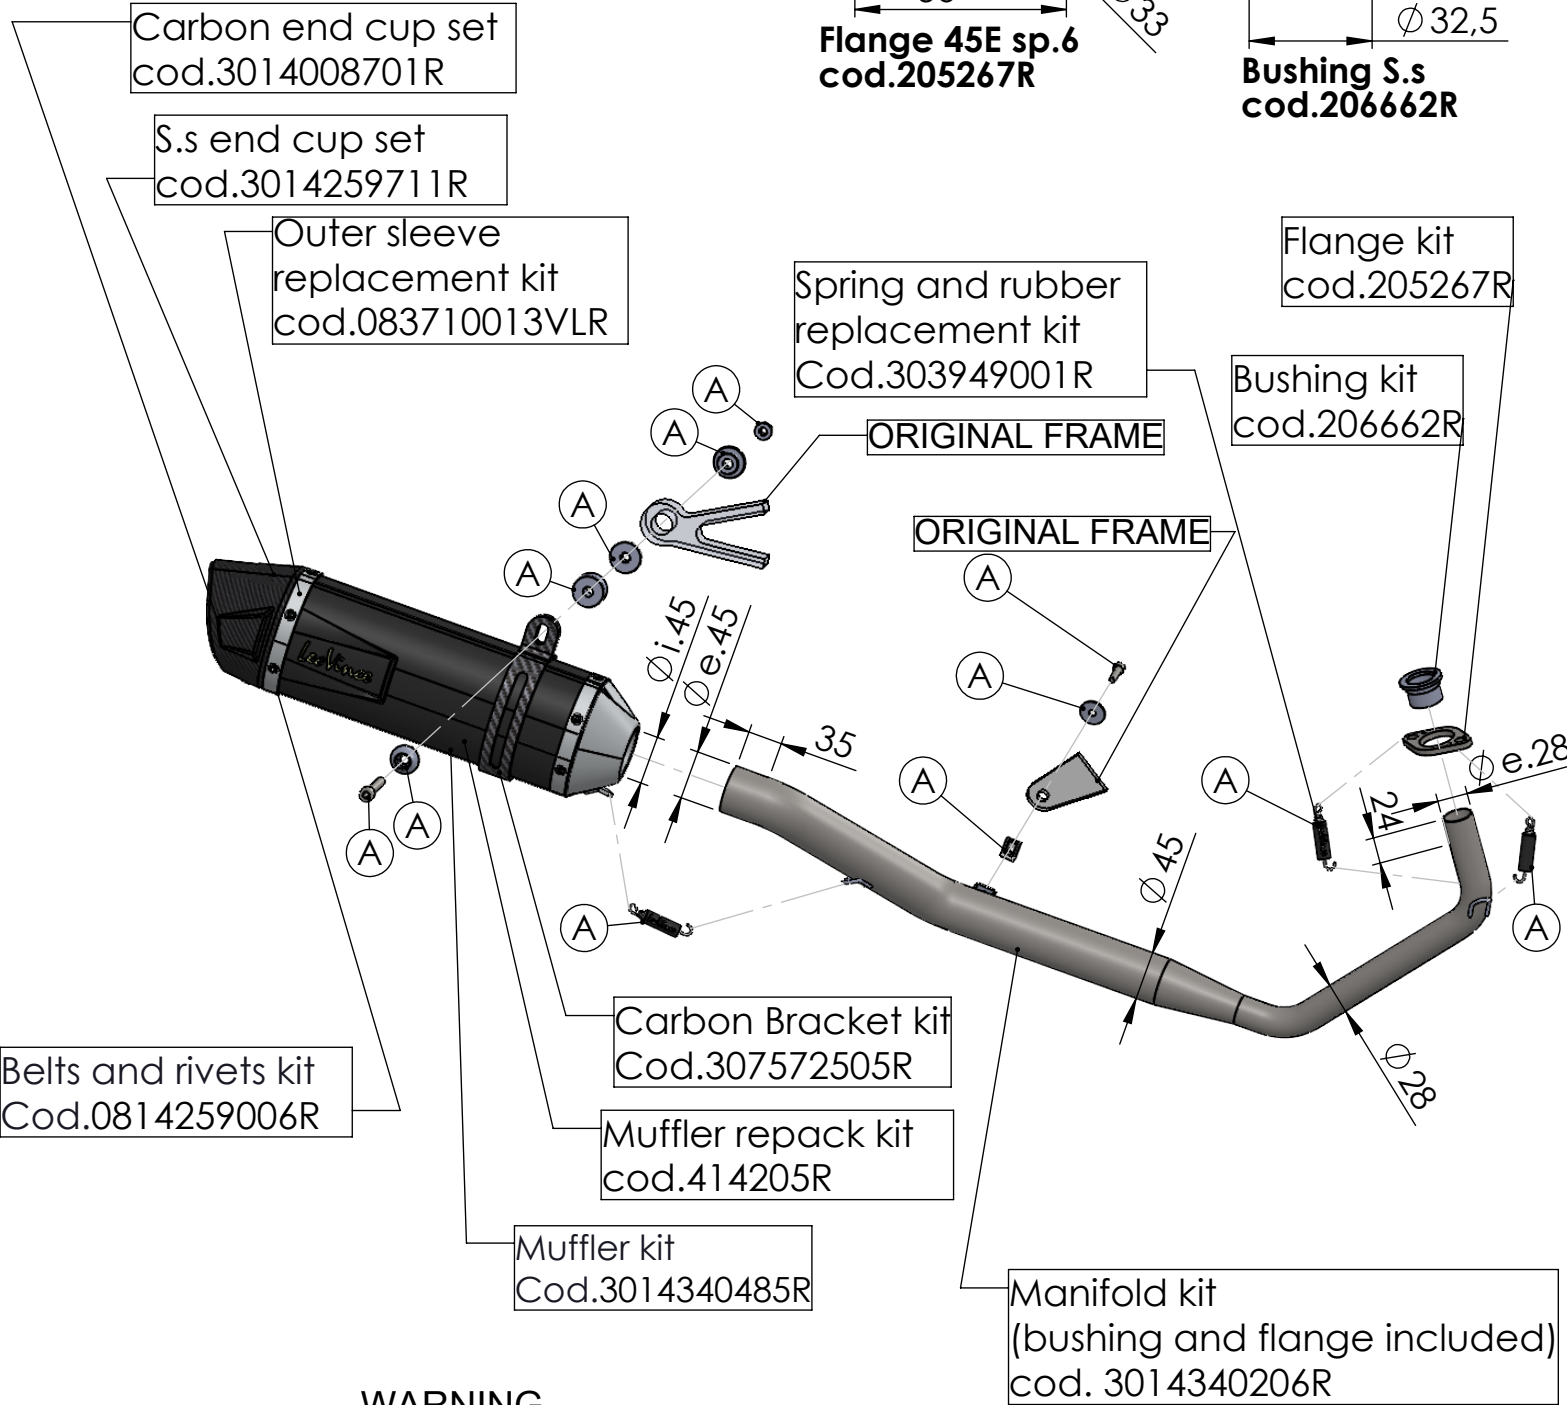

Db-Killer N.62  
Cod.3014259802R

Flange 45E sp.6  
cod.205267R

Bushing S.s  
cod.206662R

Carbon end cup set  
cod.3014008701R

S.s end cup set  
cod.3014259711R

Outer sleeve  
replacement kit  
cod.083710013VLR

Spring and rubber  
replacement kit  
Cod.303949001R

Flange kit  
cod.205267R

Bushing kit  
cod.206662R

ORIGINAL FRAME

ORIGINAL FRAME

Belts and rivets kit  
Cod.0814259006R

Carbon Bracket kit  
Cod.307572505R

Muffler repack kit  
cod.414205R

Muffler kit  
Cod.3014340485R

Manifold kit  
(bushing and flange included)  
cod. 3014340206R

**WARNING**

it is advisable to optimize the carburation by remapping the stock ECU or by adopting an additional ECU unit.

**ART. 14340EB - SPARE PARTS**

YAMAHA MT-125 / YZF-R125

(A) FITTING KIT cod.3014340601R