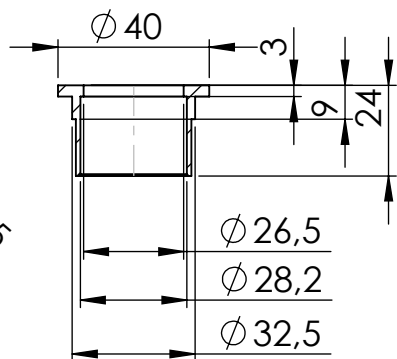

Db-Killer N.62  
Cod.3014259802R

Flange 45E sp.6  
cod.205267R

Bushing S.s  
cod.206662R

Carbon end cup set  
cod.3014008701R

S.s end cup set  
cod.3014259711R

Outer sleeve  
replacement kit  
cod.083710013VLR