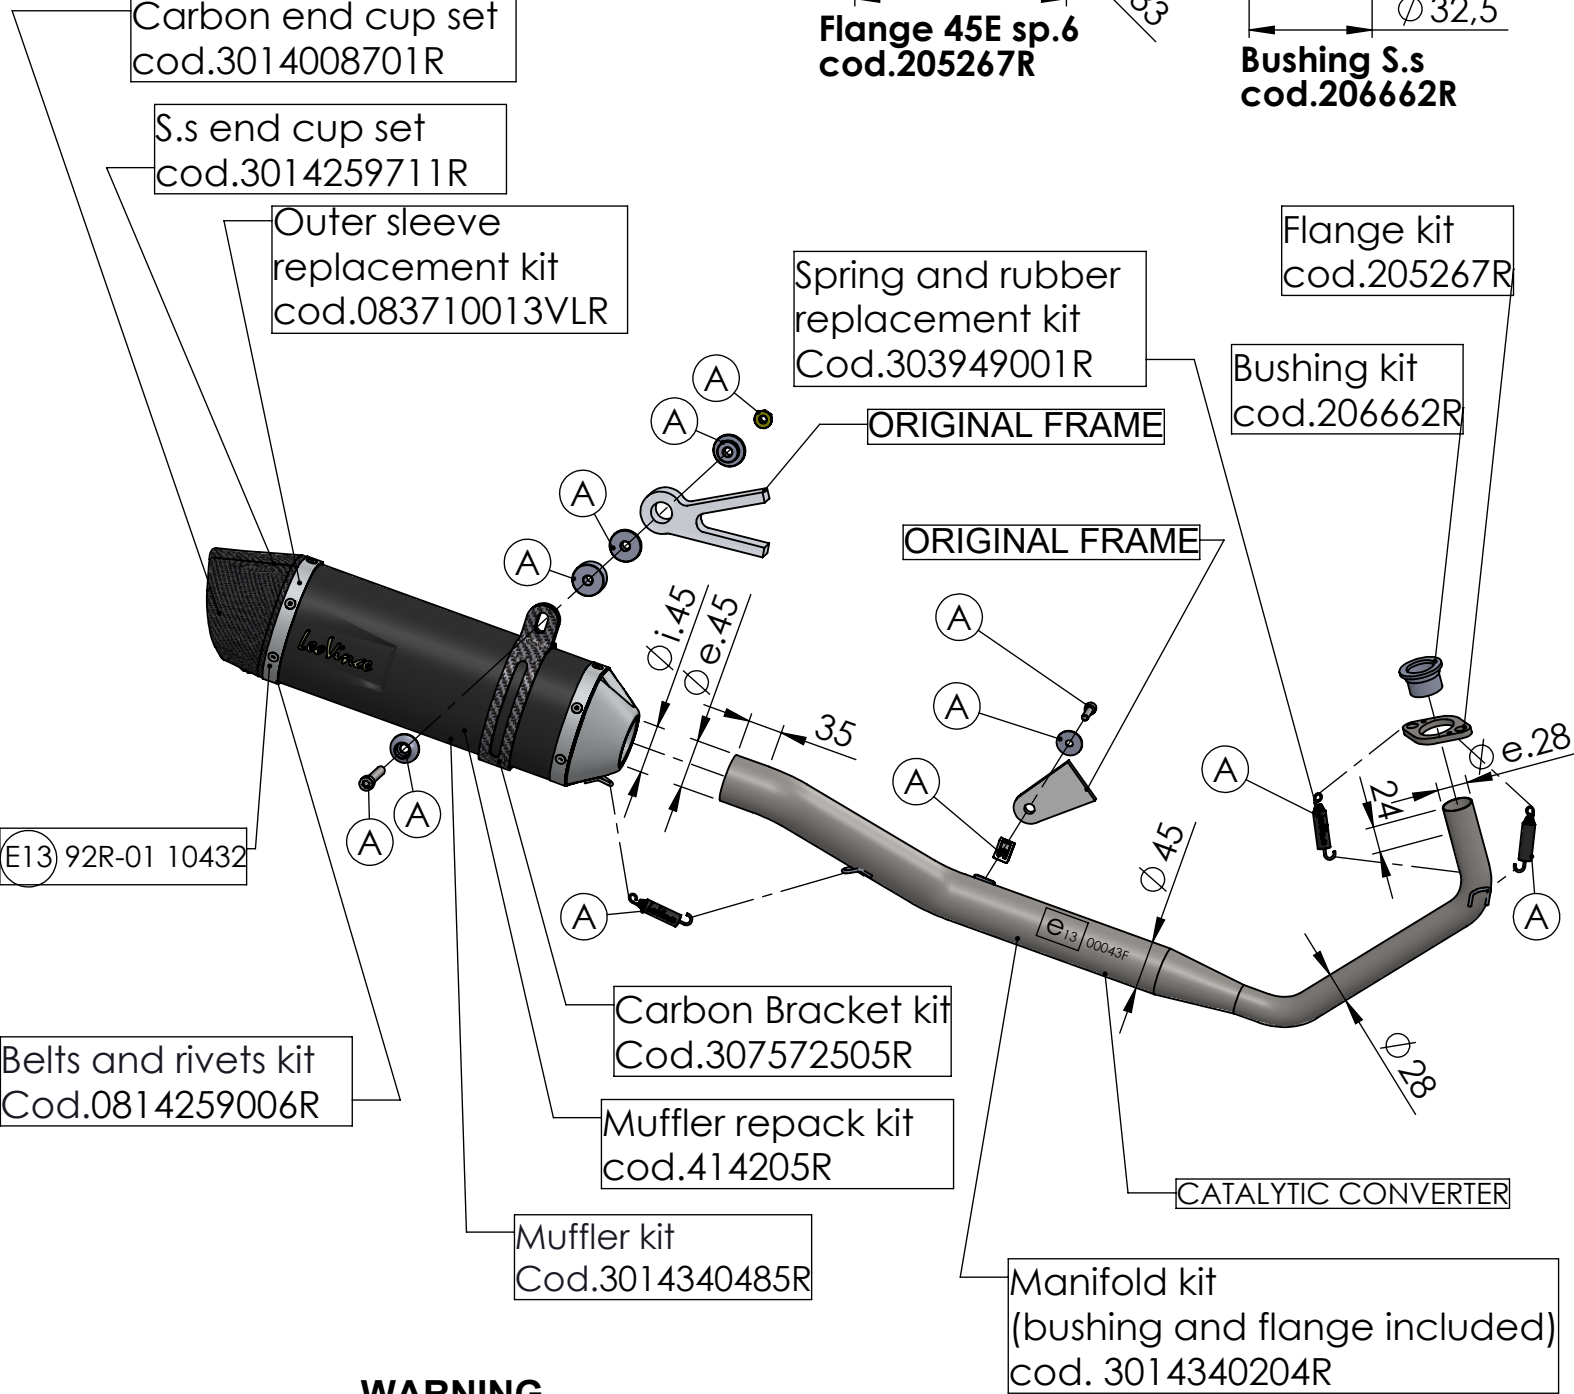

Db-Killer N.62  
Cod.3014259802R

Flange 45E sp.6  
cod.205267R

Bushing S.s  
cod.206662R

Carbon end cup set  
cod.3014008701R

S.s end cup set  
cod.3014259711R

Outer sleeve  
replacement kit  
cod.083710013VLR

Spring and rubber  
replacement kit  
Cod.303949001R

Flange kit  
cod.205267R

Bushing kit  
cod.206662R

E13 92R-01 10432

Belts and rivets kit  
Cod.0814259006R

Carbon Bracket kit  
Cod.307572505R

Muffler repack kit  
cod.414205R

Muffler kit  
Cod.3014340485R

Manifold kit  
(bushing and flange included)  
cod. 3014340204R

**WARNING**

it is advisable to optimize the carburation by remapping the stock ECU or by adopting an additional ECU unit.

**ART. 14340EBK - SPARE PARTS**

YAMAHA MT-125 / YZF-R125

Ⓐ FITTING KIT cod.3014340601R