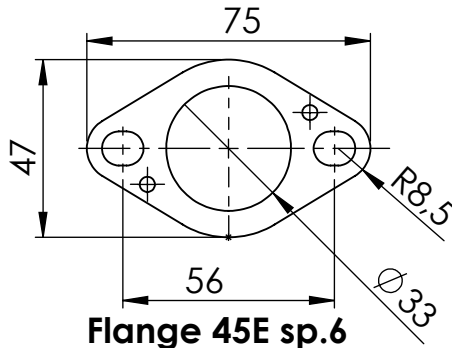

Db-Killer N.62  
Cod.3014259802R

Flange 45E sp.6  
cod.205267R

Bushing S.s  
cod.206662R

Carbon end cup set  
cod.3014008701R

S.s end cup set  
cod.3014259711R

Outer sleeve  
replacement kit  
cod.083710013VLR