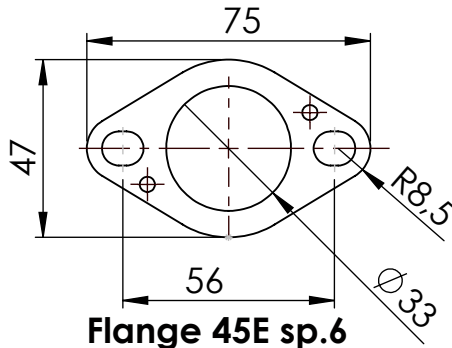

Db-Killer N.62  
Cod.3014259802R

Flange 45E sp.6  
cod.205267R

Bushing S.s  
cod.206662R

Carbon end cup set  
cod.3014008701R

S.s end cup set  
cod.3014259711R

Outer sleeve  
replacement kit  
cod.083710013VLR