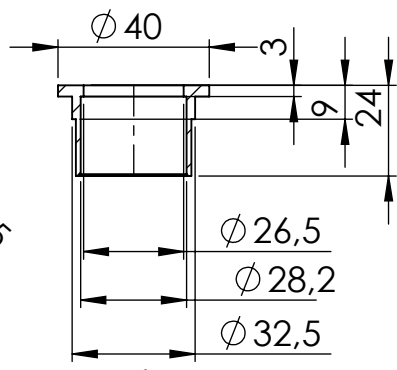

Db-Killer N.62  
Cod.3014259802R

Flange 45E sp.6  
cod.205267R

Bushing S.s  
cod.206662R

Carbon end cup set  
cod.3014008701R

S.s end cup set  
cod.3014259711R

Outer sleeve  
replacement kit  
cod.083710013VLR