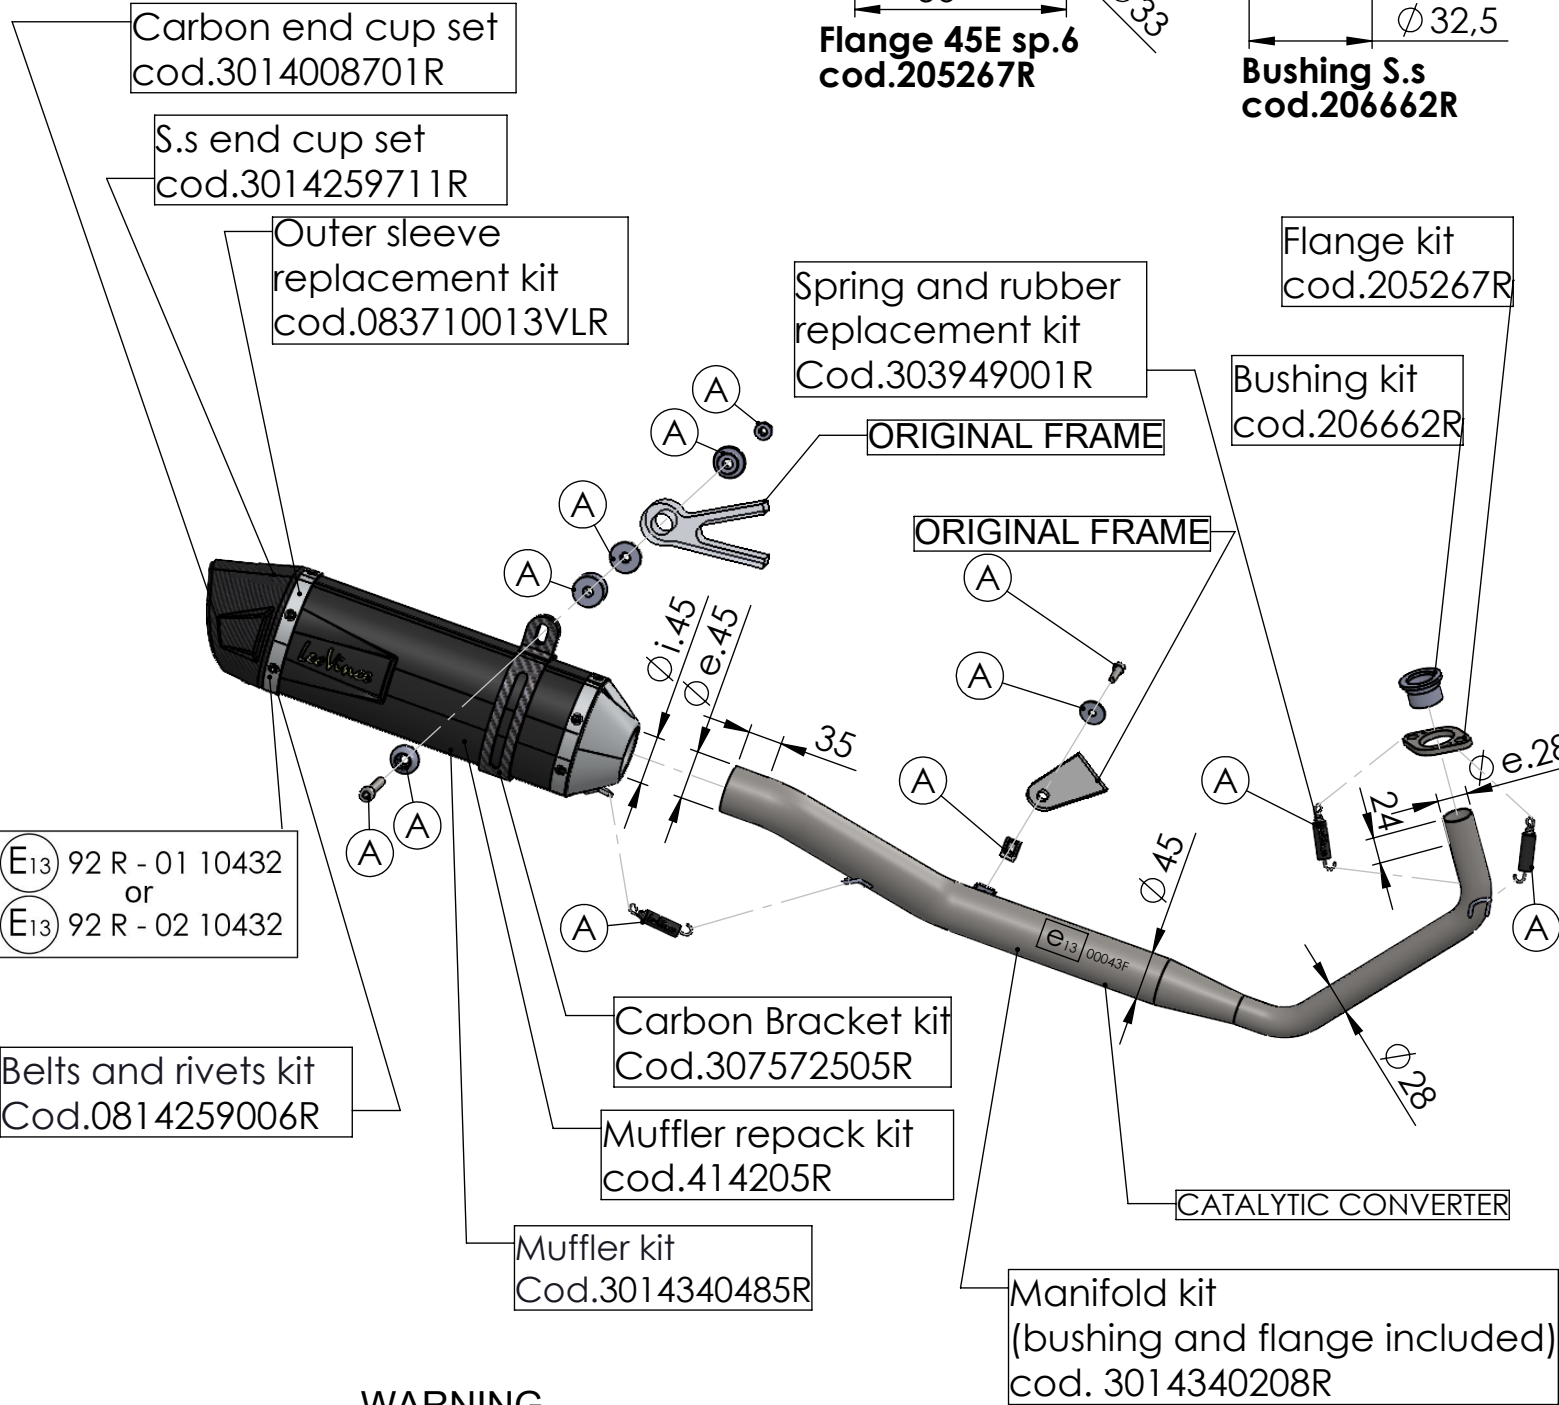

Db-Killer N.62  
Cod.3014259802R

Flange 45E sp.6  
cod.205267R

Bushing S.s  
cod.206662R

Carbon end cup set  
cod.3014008701R

S.s end cup set  
cod.3014259711R

Outer sleeve  
replacement kit  
cod.083710013VLR

Spring and rubber  
replacement kit  
Cod.303949001R

Flange kit  
cod.205267R

Bushing kit  
cod.206662R

E13 92 R - 01 10432  
or  
E13 92 R - 02 10432

Belts and rivets kit  
Cod.0814259006R

Carbon Bracket kit  
Cod.307572505R

Muffler repack kit  
cod.414205R

Muffler kit  
Cod.3014340485R

Manifold kit  
(bushing and flange included)  
cod. 3014340208R

**WARNING**

it is advisable to optimize the carburation by remapping the stock ECU or by adopting an additional ECU unit.

**ART. 14340EBK - SPARE PARTS**

YAMAHA MT-125 / YZF-R125

(A) FITTING KIT cod.3014340601R