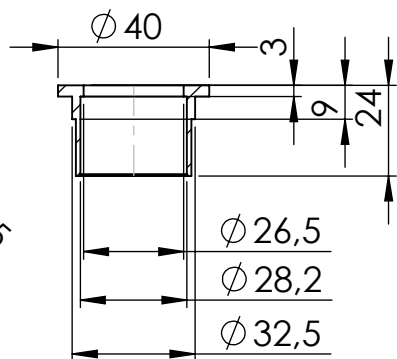

Db-Killer N.62  
Cod.3014259802R

Flange 45E sp.6  
cod.205267R

Bushing S.s  
cod.206662R

Carbon end cup set  
cod.3014008701R

S.s end cup set  
cod.3014259711R

Outer sleeve  
replacement kit  
cod.083710013VLR