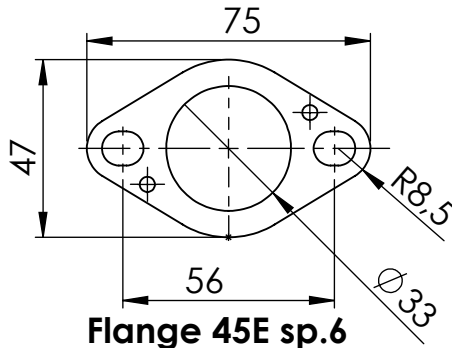

Db-Killer N.62
Cod.3014259802R

Flange 45E sp.6
cod.205267R

Bushing S.s
cod.206662R

Carbon end cup set
cod.3014008701R

S.s end cup set
cod.3014259711R

Outer sleeve
replacement kit
cod.083710014R

Spring and rubber
replacement kit
Cod.303949001R