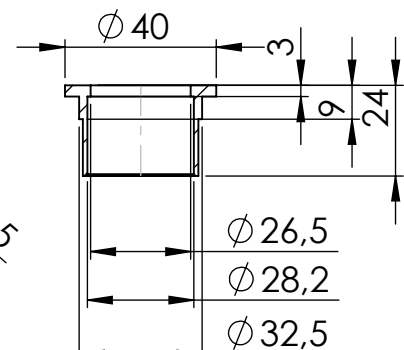

Db-Killer N.62
Cod.3014259802R

Flange 45E sp.6
cod.205267R

Bushing S.s
cod.206662R

Carbon end cup set
cod.3014008701R

S.s end cup set
cod.3014259711R

Outer sleeve replacement kit
cod.083710014R

Spring and rubber replacement kit
Cod.303949001R

Manifold kit
(bushing and flange included)
cod. 3014340208R

(E₁₃) 92 R - 01 10432
or
(E₁₃) 92 R - 02 10432

Belts and rivets kit
Cod.0814259006R

WARNING

it is advisable to optimize the carburation by remapping the stock ECU or by adopting an additional ECU unit.