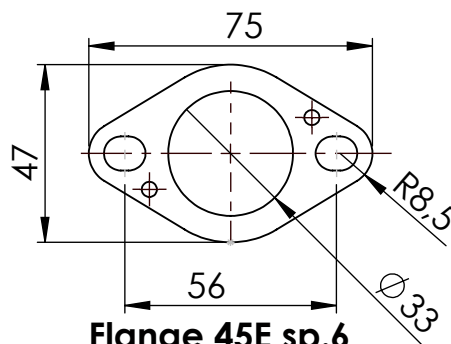

Db-Killer N.62
Cod.3014259802R

Flange 45E sp.6
cod.205267R

Bushing S.s
cod.206662R

Carbon end cup set
cod.3014008701R

S.s end cup set
cod.3014259711R

Outer sleeve replacement kit
cod.083710014R

Spring and rubber replacement kit
Cod.303949001R