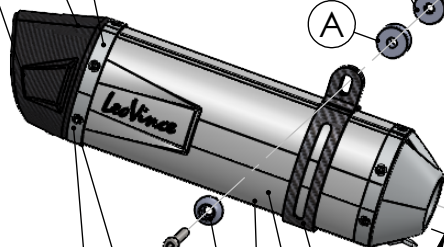

Carbon Bracket kit
Cod.307572505R

Muffler repack kit
cod.414205R

Muffler kit
Cod.3014259481R

Manifold kit
(bushing and flange included)
cod. 3014340208R

(E₁₃) 92 R - 01 10432
or
(E₁₃) 92 R - 02 10432

Belts and rivets kit
Cod.0814259006R

WARNING

it is advisable to optimize the carburation by remapping the stock ECU or by adopting an additional ECU unit.

ART. 14340EK - SPARE PARTS

YAMAHA MT-125 / YZF-R125

(A) FITTING KIT cod.3014340601R