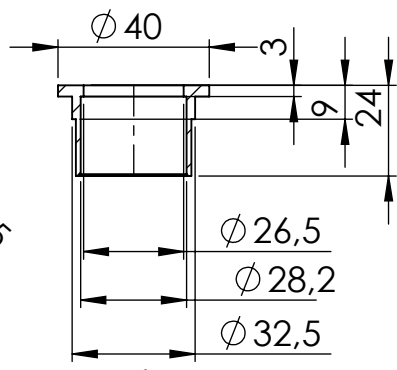

Db-Killer N.62
Cod.3014259802R

Flange 45E sp.6
cod.205267R

Bushing S.s
cod.206662R

Carbon end cup set
cod.3014008701R

S.s end cup set
cod.3014259711R

Outer sleeve
replacement kit
cod.083710014R

Spring and rubber
replacement kit
Cod.303949001R