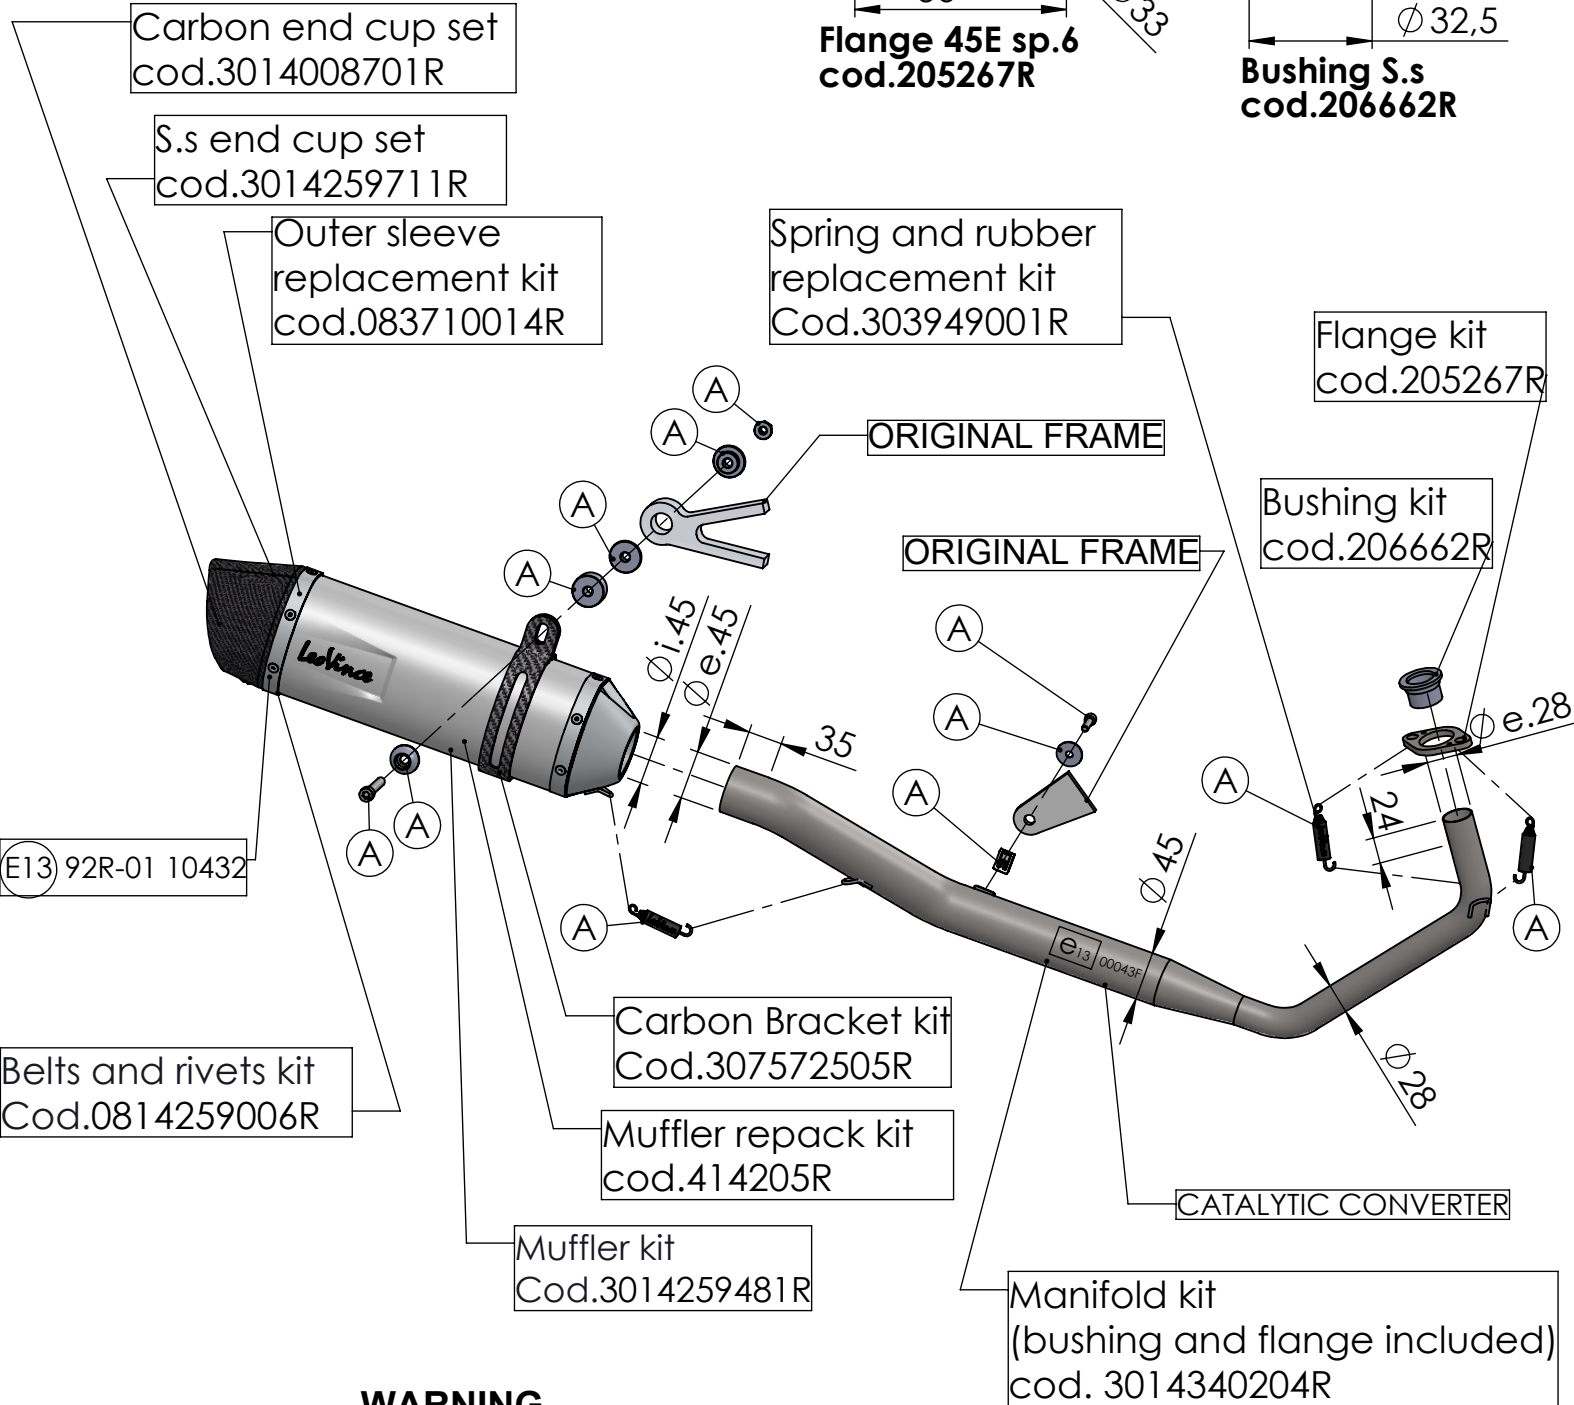

Db-Killer N.62
Cod.3014259802R

Flange 45E sp.6
cod.205267R

Bushing S.s
cod.206662R

Carbon end cup set
cod.3014008701R

S.s end cup set
cod.3014259711R

Outer sleeve
replacement kit
cod.083710014R

Spring and rubber
replacement kit
Cod.303949001R

Flange kit
cod.205267R

Bushing kit
cod.206662R

WARNING

it is advisable to optimize the carburation by remapping the stock ECU or by adopting an additional ECU unit.

ART. 14340EK - SPARE PARTS

YAMAHA MT-125 / YZF-R125

Ⓐ FITTING KIT cod.3014340601R