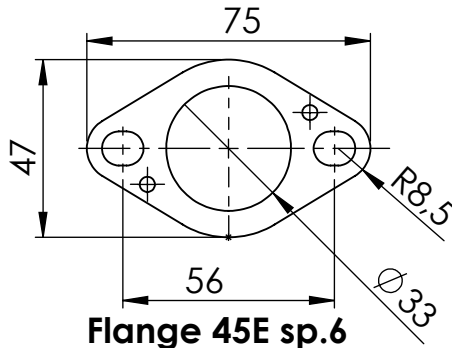

Db-Killer N.62
Cod.3014259801R

Flange 45E sp.6
cod.205267R

Bushing S.s
cod.206662R

Carbon end cup set
cod.3014008702R

S.s end cup set
cod.3014259711R

Outer sleeve
replacement kit
cod.409117R

Spring and rubber
replacement kit
Cod.303949001R