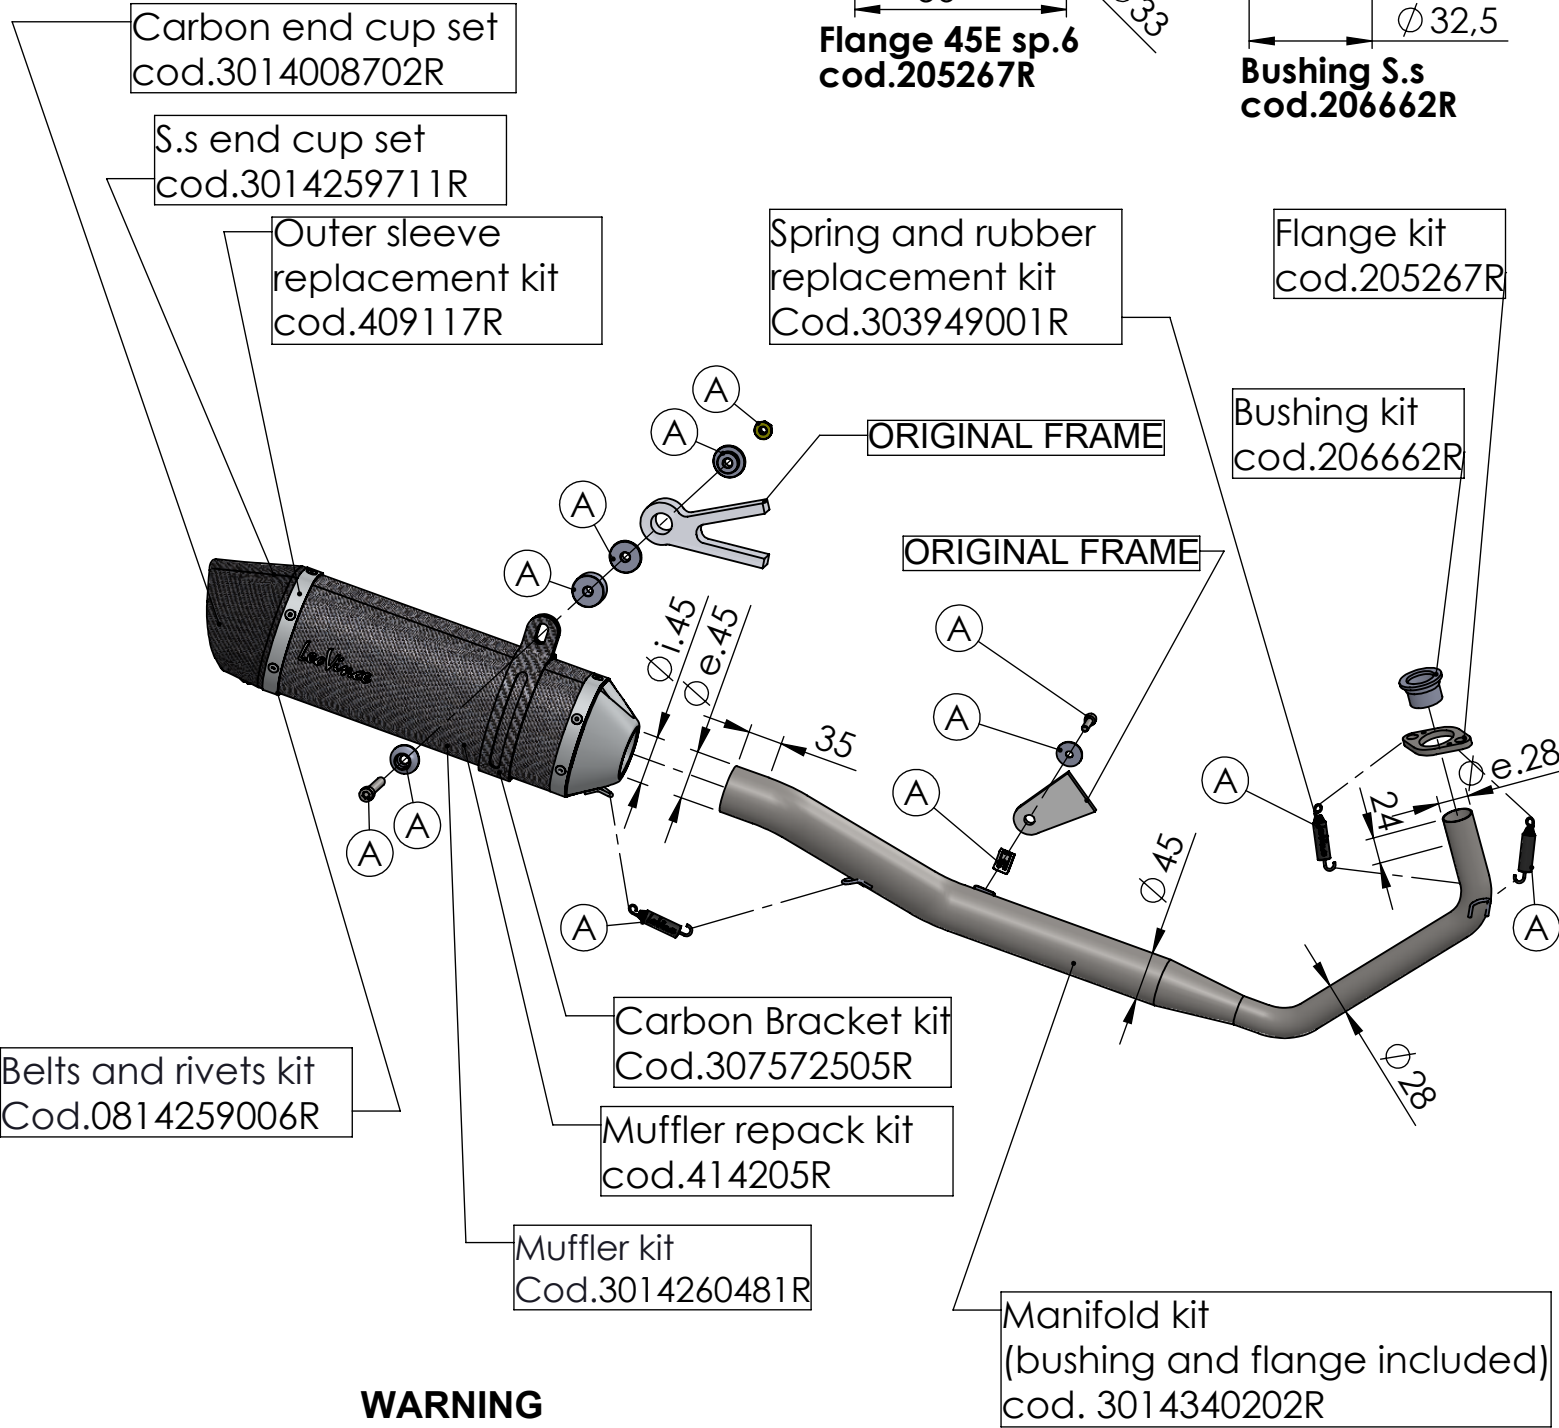

Db-Killer N.62
Cod.3014259801R

Flange 45E sp.6
cod.205267R

Bushing S.s
cod.206662R

Carbon end cup set
cod.3014008702R

S.s end cup set
cod.3014259711R

Outer sleeve
replacement kit
cod.409117R

Spring and rubber
replacement kit
Cod.303949001R

Flange kit
cod.205267R

Bushing kit
cod.206662R

Belts and rivets kit
Cod.0814259006R

Carbon Bracket kit
Cod.307572505R

Muffler repack kit
cod.414205R

Muffler kit
Cod.3014260481R

Manifold kit
(bushing and flange included)
cod. 3014340202R

WARNING

it is advisable to optimize the carburation by remapping the stock ECU or by adopting an additional ECU unit.

ART. 14341E - SPARE PARTS

YAMAHA MT-125 / YZF-R125

Ⓐ FITTING KIT cod.3014340601R