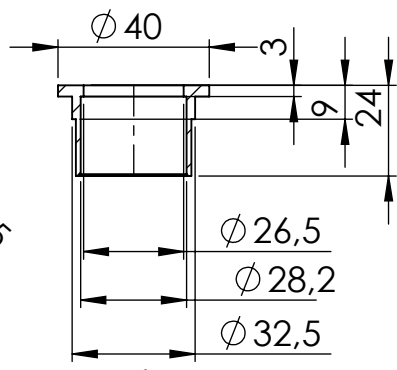

Db-Killer N.62
Cod.3014259801R

Flange 45E sp.6
cod.205267R

Bushing S.s
cod.206662R

Carbon end cup set
cod.3014008702R

S.s end cup set
cod.3014259711R

Outer sleeve
replacement kit
cod.409117R

Spring and rubber
replacement kit
Cod.303949001R