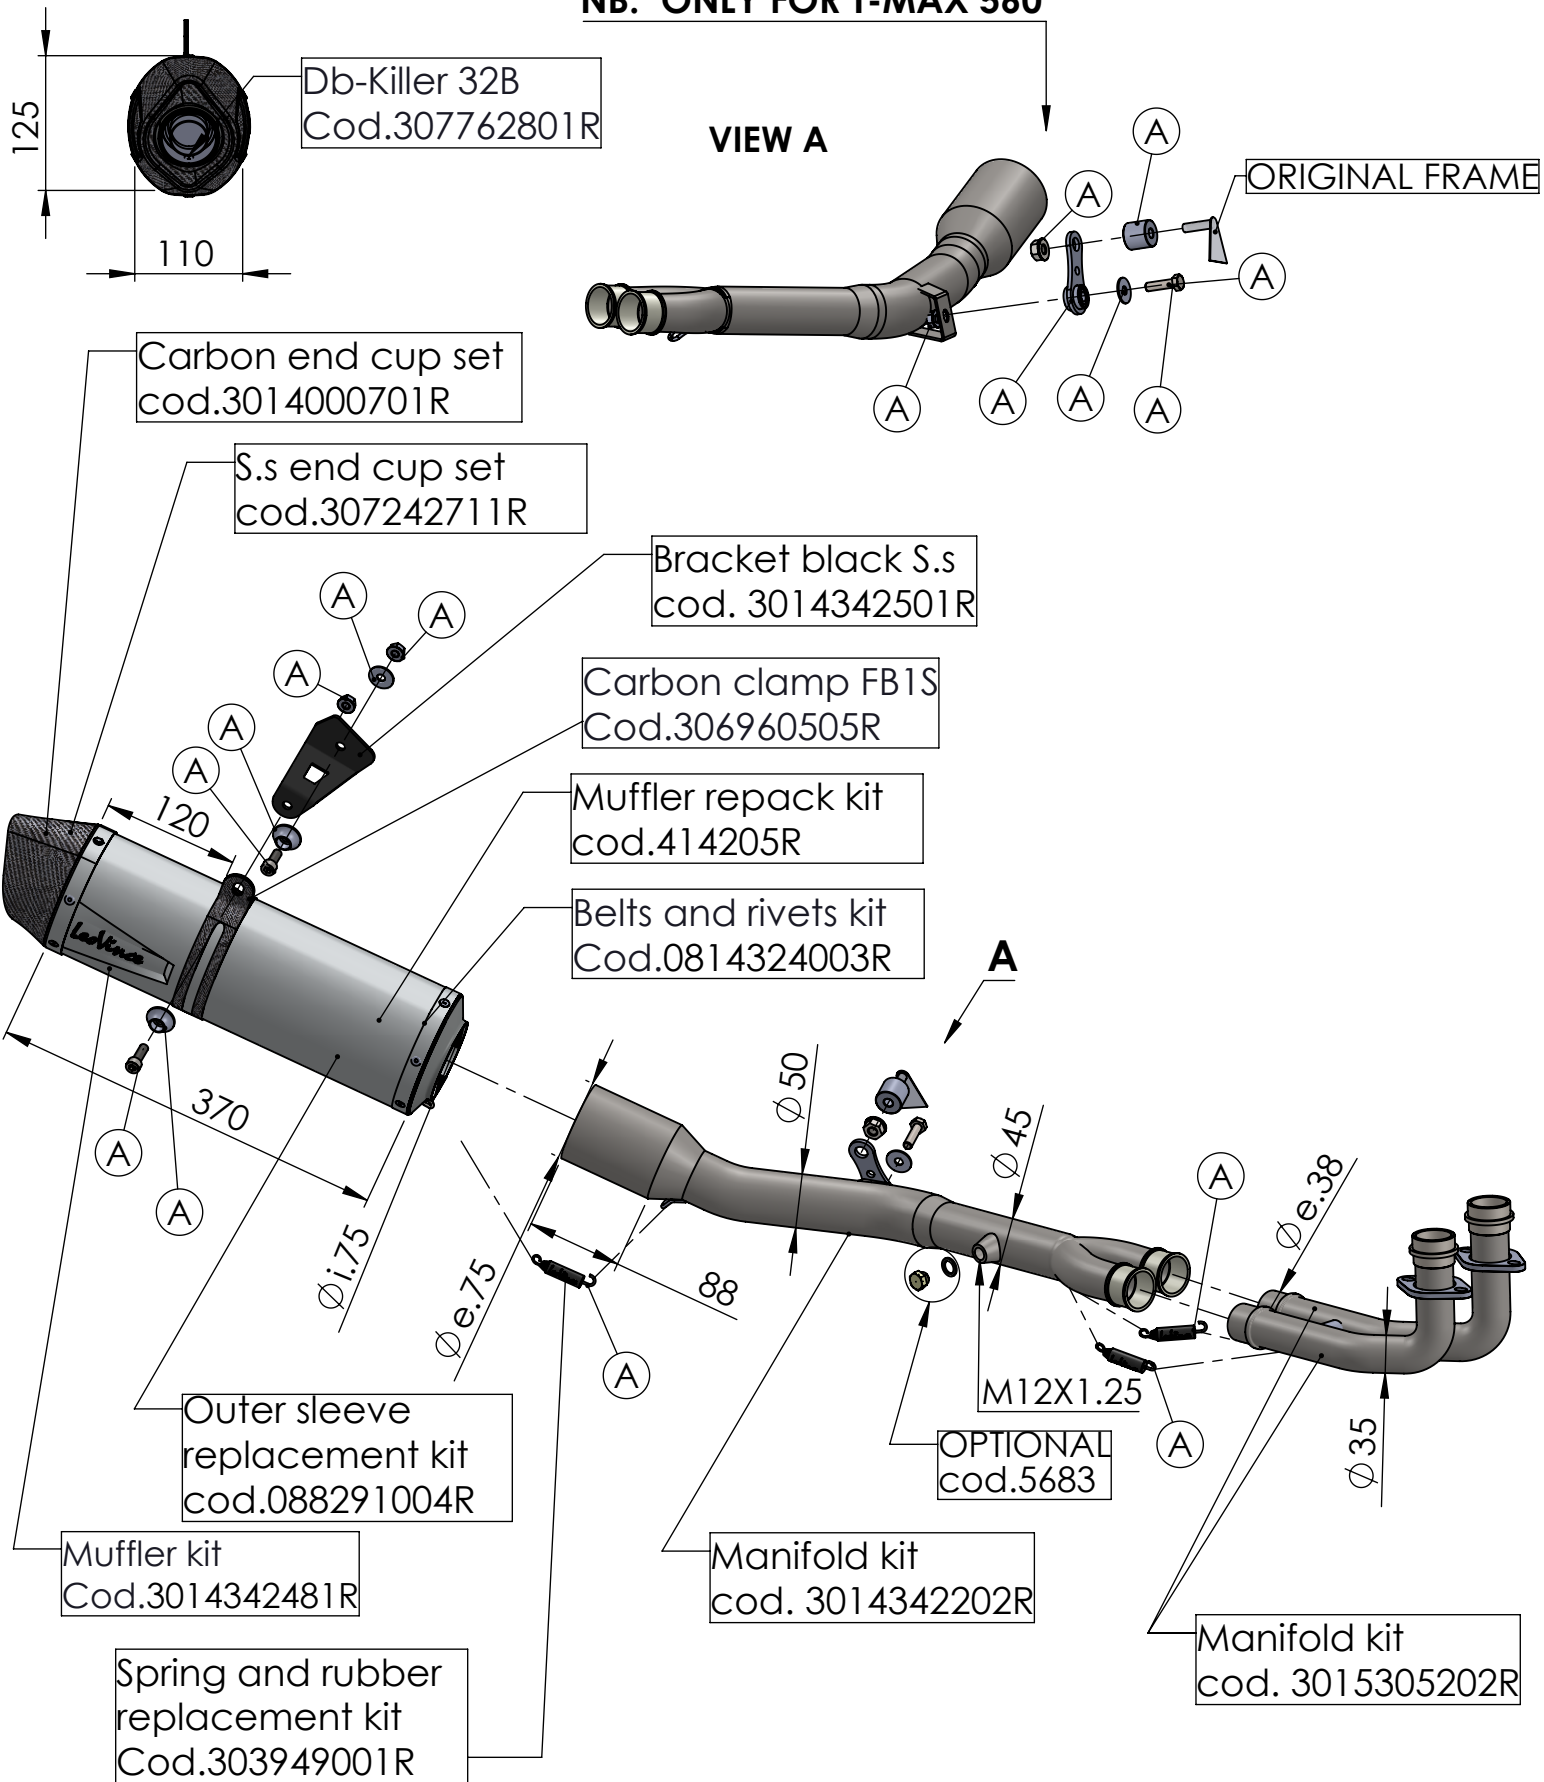

**NB: ONLY FOR T-MAX 560**

## ART. 14342E SPARE PARTS

YAMAHA T-MAX 560 / TECH MAX

Ⓐ FITTING KIT cod.3014342601R