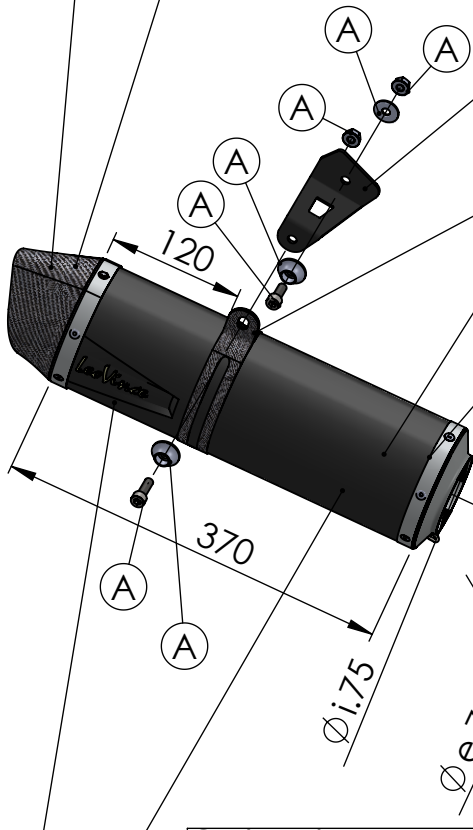

Outer sleeve
replacement kit
cod.088291004VLR

Muffer kit
Cod.3014342485R

Spring and rubber
replacement kit
Cod.303949001R

Manifold kit
cod. 3014342202R

M12X1.25
OPTIONAL
cod.5683

Manifold kit
cod. 3015305202R

ART. 14342EB SPARE PARTS

YAMAHA T-MAX 560 / TECH MAX

Ⓐ FITTING KIT cod.3014342601R