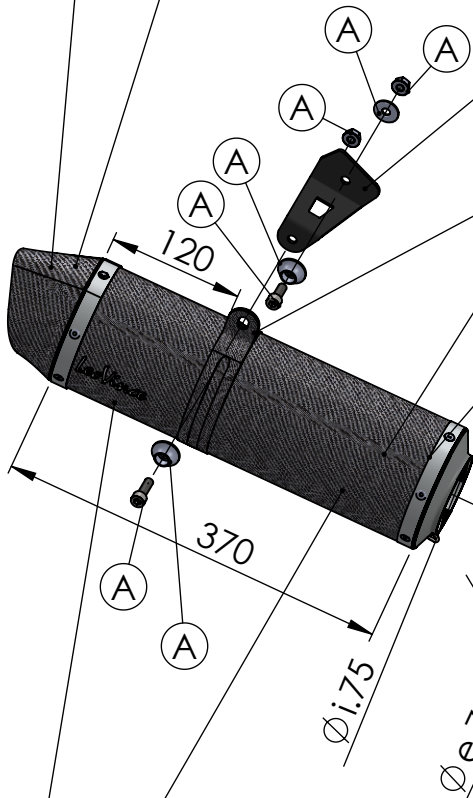

Outer sleeve
replacement kit
cod.408543R

Muffler kit
Cod.3014343481R

Spring and rubber
replacement kit
Cod.303949001R