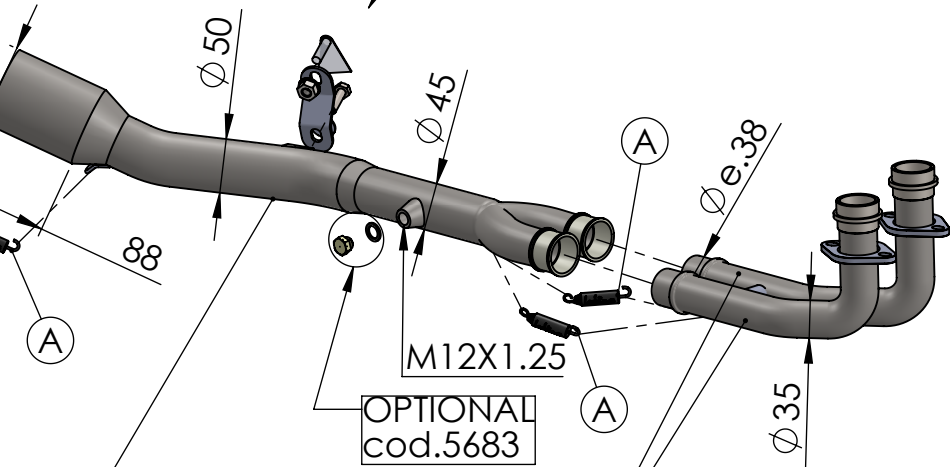

Manifold kit
cod. 3014342202R

Manifold kit
cod. 3015305202R

ART. 14343E SPARE PARTS

YAMAHA T-MAX 530 ABS/DX/SX

Ⓐ FITTING KIT cod.3014342601R