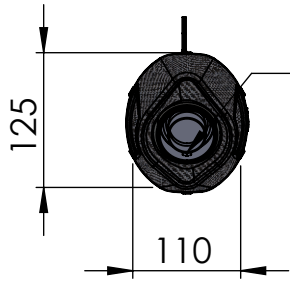

NB: ONLY FOR T-MAX 560

Db-Killer 32B
Cod.307762801R

VIEW A

Carbon end cup set
cod.3014000701R

S.s end cup set
cod.307242711R

Bracket black S.s
cod. 3014342501R

Carbon clamp FB1S
Cod.306960505R

Muffler repack kit
cod.414205R

ART. 14343E SPARE PARTS

YAMAHA T-MAX 530 ABS/DX/SX

Ⓐ FITTING KIT cod.3014342601R