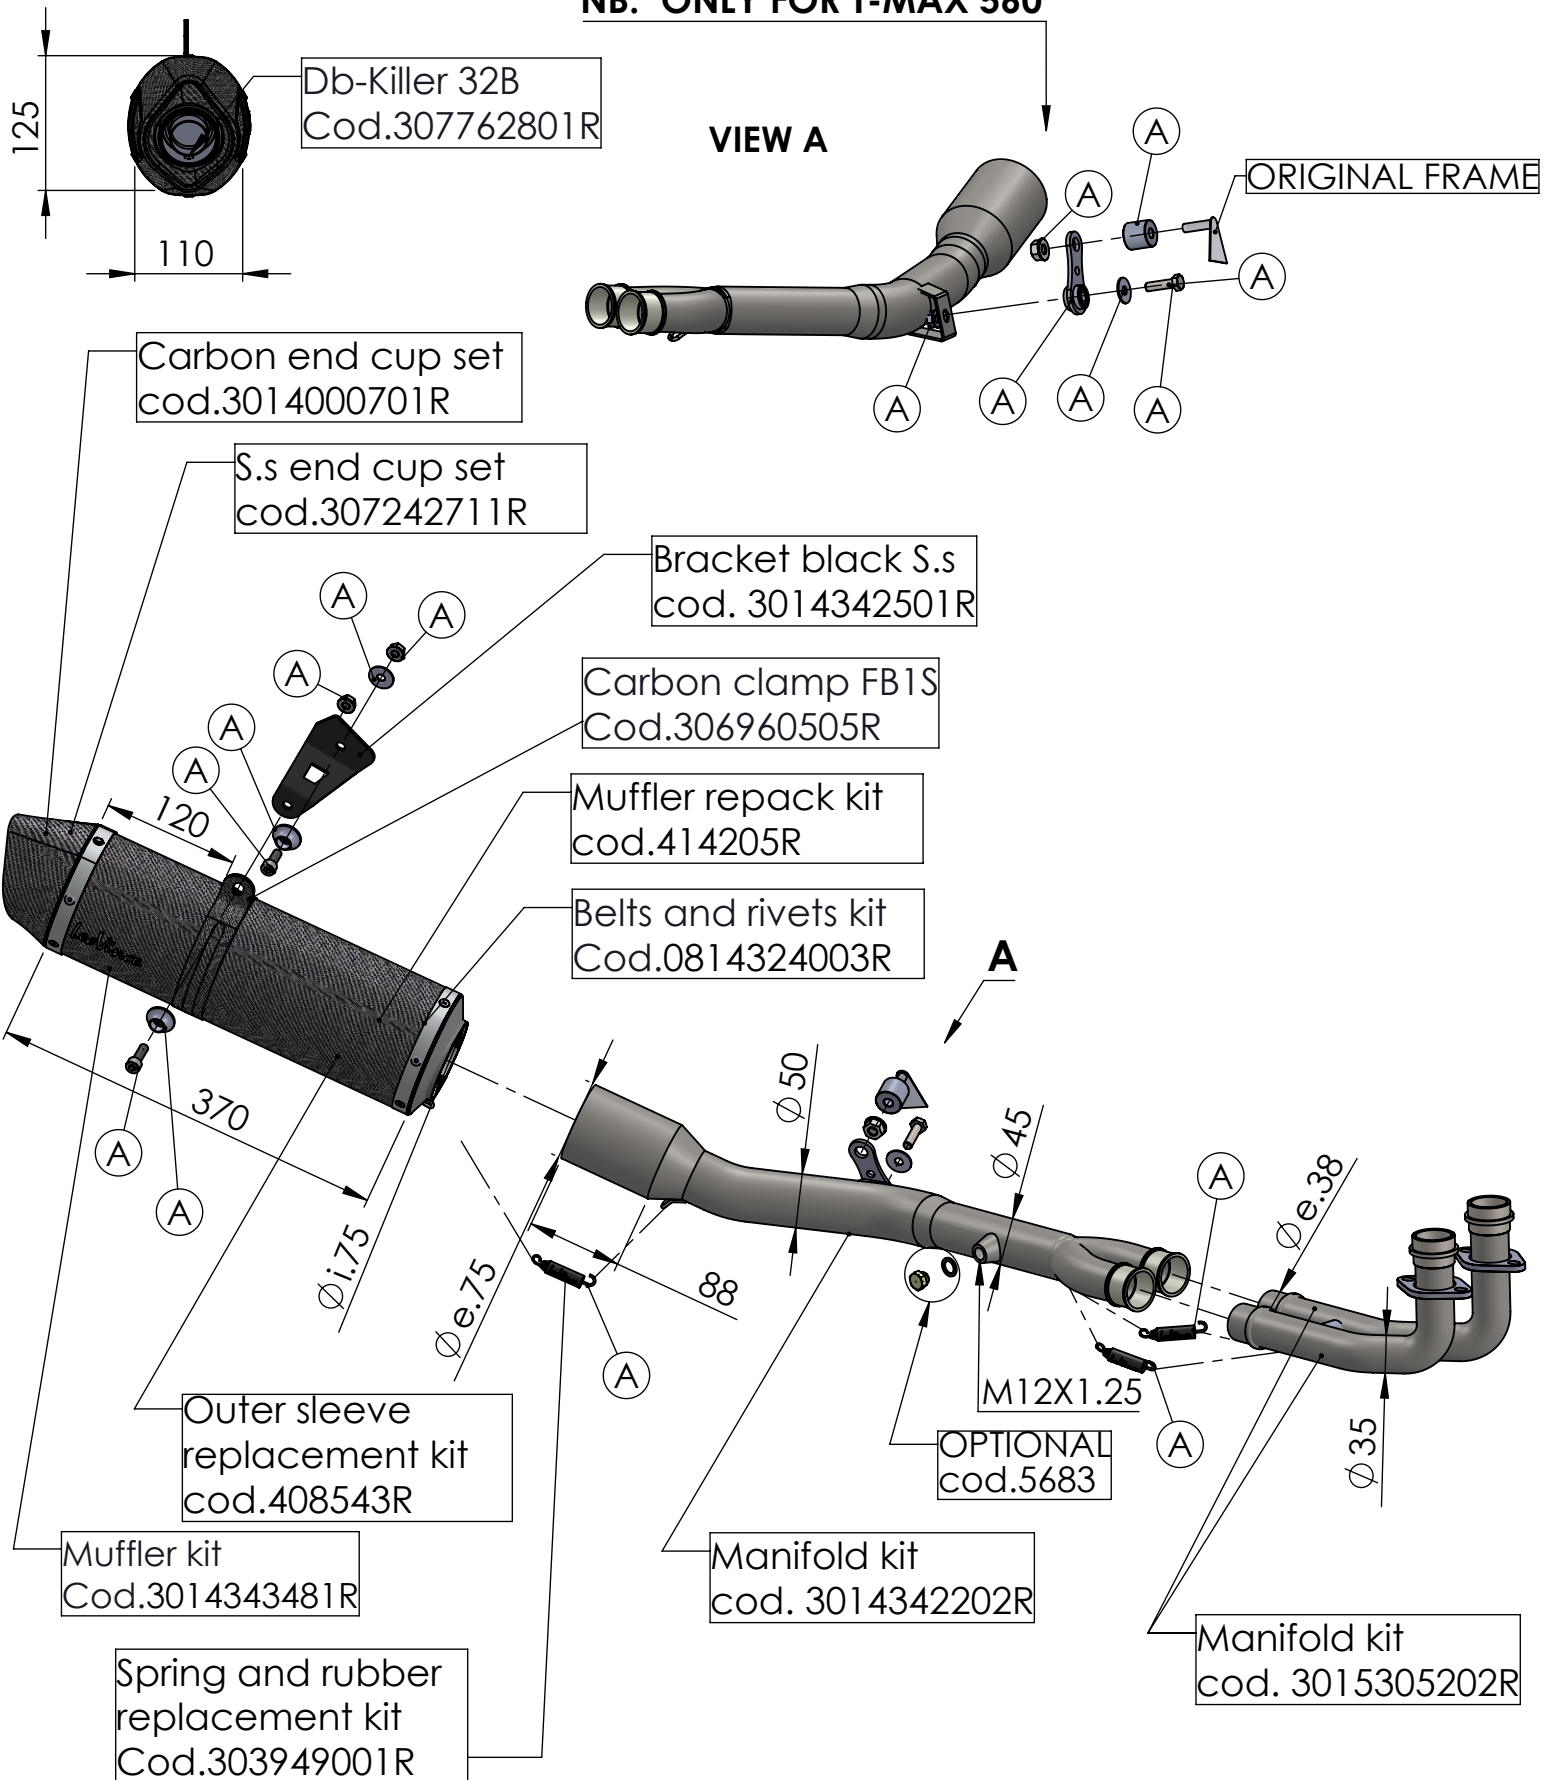

**NB: ONLY FOR T-MAX 560**

## ART. 14343E SPARE PARTS

YAMAHA T-MAX 560 / TECH MAX

**(A)** FITTING KIT cod.3014342601R