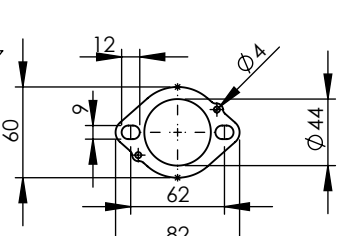

Db-Killer 59B
Cod.3014228804R

S.s Flange 112A
cod.204569R Sp.5mm

S.s bushing
cod.204833R

Brackets kit
cod. 3014349562R

BIKE'S FRAME

Welded reinforcements

Welded reinforcement

Carbon end cup set
cod.308266701R

S.s end cup set
cod.3014228701R

Muffler kit
Cod.3014228482R

Carbon clamp FM4S
Cod.307572505R

Silencer bracket s.s.
cod.3014349561R

BIKE'S FRAME
Øi.45

Flange
cod.204569R

S.s bushing
cod.204833R

Header pipes kit
cod. 3014349203R

Spring and rubber
replacement kit
Cod.303949001R

ART.14349E SPARE PARTS

YAMAHA TRACER 7 / TRACER 7 GT (Also fits 35 kW version)
(Fits with original panniers) (Fits with original centre stand)

Ⓐ FITTING COD. 3014349601R