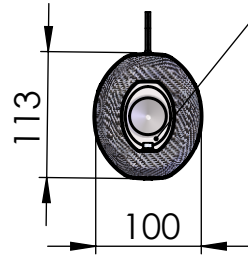

Db-Killer 59B
Cod.3014228804R

S.s Flange 112A
cod.204569R Sp.5mm

S.s bushing
cod.204833R

Brackets kit
cod. 3014349562R

BIKE'S FRAME

Welded reinforcements

Welded reinforcement

Carbon end cup set
cod.308266701R

S.s end cup set
cod.3014228701R

Muffler kit
Cod.3014228482R

Carbon clamp FM4S
Cod.307572505R

Silencer bracket s.s.
cod.3014349561R

BIKE'S FRAME
Øi.45

Flange
cod.204569R

S.s bushing
cod.204833R

Header pipes kit
cod. 3014349203R

Spring and rubber
replacement kit
Cod.303949001R

ART.14349E SPARE PARTS

YAMAHA TRACER 7 / TRACER 7 GT (Also fits 35 kW version)
(Fits with original panniers) (Fits with original centre stand)

Ⓐ FITTING COD. 3014349601R