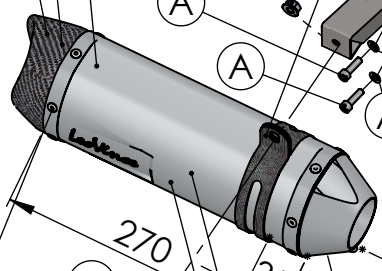

Db-Killer 59B
Cod.3014228804R

S.s Flange 112A
cod.204569R Sp.5mm

S.s bushing
cod.204833R

Brackets kit
cod. 3014349562R

BIKE'S FRAME

Welded reinforcements

Welded reinforcement

Carbon end cup set
cod.308266701R

S.s end cup set
cod.3014228701R

Muffler kit
Cod.3014228482R

Carbon clamp FM4S
Cod.307572505R

Silencer bracket s.s.
cod.3014349561R

BIKE'S FRAME
Øi.45

Flange
cod.204569R

S.s bushing
cod.204833R

Header pipes kit
cod. 3014349203R

Spring and rubber
replacement kit
Cod.303949001R

ART.14349E SPARE PARTS

YAMAHA TRACER 7 / TRACER 7 GT (Also fits 35 kW version)
(Fits with original panniers) (Fits with original centre stand)

Ⓐ FITTING COD. 3014349601R