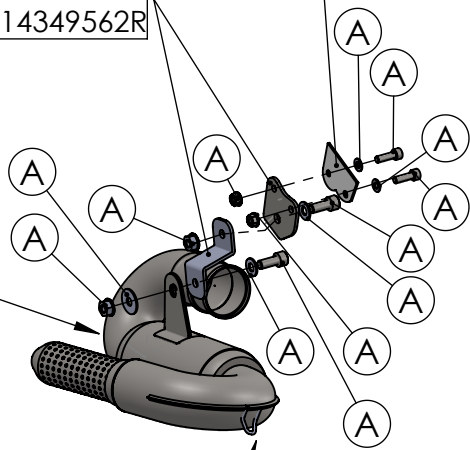

Db-Killer 59B
Cod.3014228804R

S.s Flange 112A
cod.204569R Sp.5mm

S.s bushing
cod.204833R

Brackets kit
cod. 3014349562R

BIKE'S FRAME

Welded reinforcements

Welded reinforcement

Carbon end cup set
cod.308266701R

S.s end cup set
cod.3014228701R

Muffler kit
Cod.3014228482R

Carbon clamp FM4S
Cod.307572505R

Silencer bracket s.s.
cod.3014349561R

BIKE'S FRAME
Øi.45

Flange
cod.204569R

S.s bushing
cod.204833R

Header pipes kit
cod. 3014349203R

Belts and rivets kit
Cod.0814228003R

Muffler repack kit
cod.414205R

Outer sleeve
replacement kit
cod.309746010R

Welded Db-Killer N°71

Manifold kit
cod. 3014349208R

OPTIONAL
cod.5683

M12x1.25

Manifold kit 2/1
cod. 3014349206R

Spring and rubber
replacement kit
Cod.303949001R

ART.14349E SPARE PARTS

YAMAHA TRACER 7 / TRACER 7 GT (Also fits 35 kW version)
(Fits with original panniers) (Fits with original centre stand)

Ⓐ FITTING COD. 3014349601R