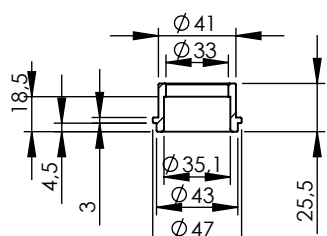

Db-Killer 59B
Cod.3014228804R

S.s Flange 112A
cod.204569R Sp.5mm

S.s bushing
cod.204833R

Brackets kit
cod. 3014349562R

BIKE'S FRAME

Welded reinforcements

Welded reinforcement

Carbon end cup set
cod.308266701R

S.s end cup set
cod.3014228701R

Muffler kit
Cod.3014228482R

Carbon clamp FM4S
Cod.307572505R

Silencer bracket s.s.
cod.3014349561R

BIKE'S FRAME
Øi.45

Flange
cod.204569R

S.s bushing
cod.204833R

Header pipes kit
cod. 3014349203R

Spring and rubber
replacement kit
Cod.303949001R

ART.14349E SPARE PARTS

YAMAHA TRACER 7 / TRACER 7 GT (Also fits 35 kW version)
(Fits with original panniers) (Fits with original centre stand)

Ⓐ FITTING COD. 3014349601R