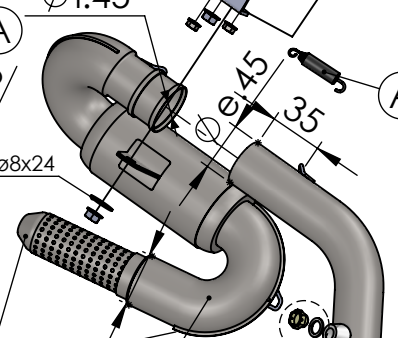

Db-Killer 59B
Cod.3014228804R

S.s Flange 112A
cod.204569R Sp.5mm

S.s bushing
cod.204833R

Brackets kit
cod. 3014349562R

BIKE'S FRAME

Welded reinforcements

Welded reinforcement

Carbon end cup set
cod.308266701R

S.s end cup set
cod.3014228701R

Muffler kit
Cod.3014228482R

Carbon clamp FM4S
Cod.307572505R

Silencer bracket s.s.
cod.3014349561R

BIKE'S FRAME
Øi.45

Flange
cod.204569R

S.s bushing
cod.204833R

Header pipes kit
cod. 3014349203R

Spring and rubber
replacement kit
Cod.303949001R

ART.14349E SPARE PARTS

YAMAHA TRACER 7 / TRACER 7 GT (Also fits 35 kW version)
(Fits with original panniers) (Fits with original centre stand)

Ⓐ FITTING COD. 3014349601R