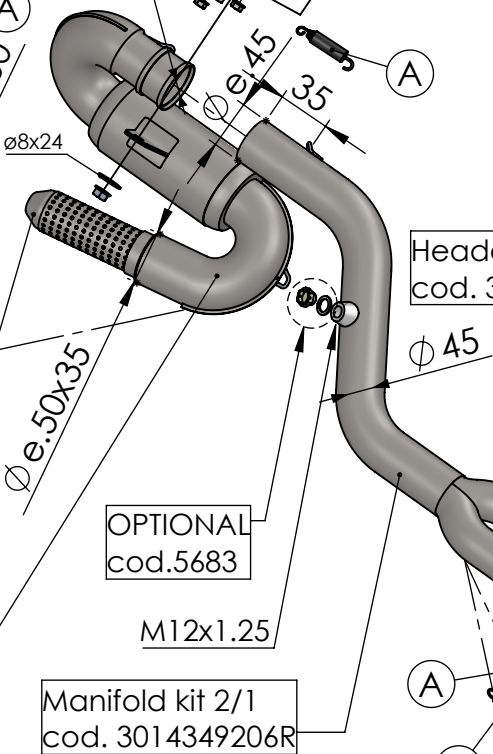

Header pipes kit  
cod. 3014349203R

Belts and rivets kit  
Cod.0814228003R

Muffler repack kit  
cod.414205R

Outer sleeve  
replacement kit  
cod.0814228007R

Welded Db-Killer N°71

Manifold kit  
cod. 3014349208R

OPTIONAL  
cod.5683

M12x1.25

Manifold kit 2/1  
cod. 3014349206R

Spring and rubber  
replacement kit  
Cod.303949001R

# ART.14349EB SPARE PARTS

YAMAHA TRACER 7 / TRACER 7 GT (Also fits 35 kW version)  
(Fits with original panniers) (Fits with original centre stand)

(A) FITTING COD. 3014349601R