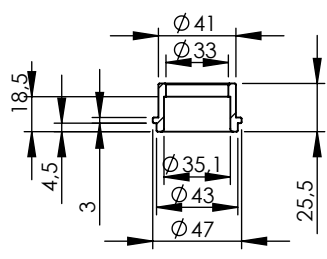

Db-Killer 59B  
Cod.3014228804R

**S.s Flange 112A**  
cod.204569 Sp.5mm

**S.s bushing**  
cod.204833

Brackets kit  
cod. 3014349562R

BIKE'S FRAME

Welded reinforcements

Welded reinforcement

Carbon end cup set  
cod.308266701R

S.s end cup set  
cod.3014228701R

Carbon clamp FM4S  
Cod.307572505R

Muffler kit  
Cod.3014228486R

Silencer bracket s.s.  
cod.3014349561R

BIKE'S FRAME  
Øi.45

Flange  
cod.204569R

S.s bushing  
cod.204833R

OPTIONAL  
cod.5683

M12x1.25

Manifold kit 2/1  
cod. 3014349206R

Spring and rubber  
replacement kit  
Cod.303949001R

# ART.14349EB SPARE PARTS

YAMAHA TRACER 7 / TRACER 7 GT (Also fits 35 kW version)  
(Fits with original panniers) (Fits with original centre stand)

(A) FITTING COD. 3014349601R