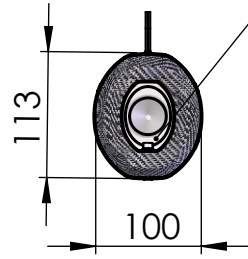

Db-Killer 59B  
Cod.3014228804R

**S.s Flange 112A**  
cod.204569 Sp.5mm

**S.s bushing**  
cod.204833

Brackets kit  
cod. 3014349562R

BIKE'S FRAME

Welded reinforcements

Welded reinforcement

Carbon end cup set  
cod.308266701R

S.s end cup set  
cod.3014228701R

Carbon clamp FM4S  
Cod.307572505R

Muffler kit  
Cod.3014228486R

Silencer bracket s.s.  
cod.3014349561R

BIKE'S FRAME  
Øi.45

Flange  
cod.204569R

S.s bushing  
cod.204833R