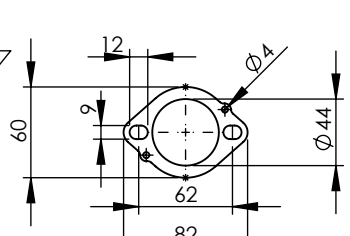

Db-Killer 59B  
Cod.3014228804R

**S.s Flange 112A**  
cod.204569 Sp.5mm

**S.s bushing**  
cod.204833

Brackets kit  
cod. 3014349562R

BIKE'S FRAME

Welded reinforcements

Welded reinforcement

Carbon end cup set  
cod.308266701R

# ART.14349EB SPARE PARTS

YAMAHA TRACER 7 / TRACER 7 GT (Also fits 35 kW version)  
(Fits with original panniers) (Fits with original centre stand)

(A) FITTING COD. 3014349601R