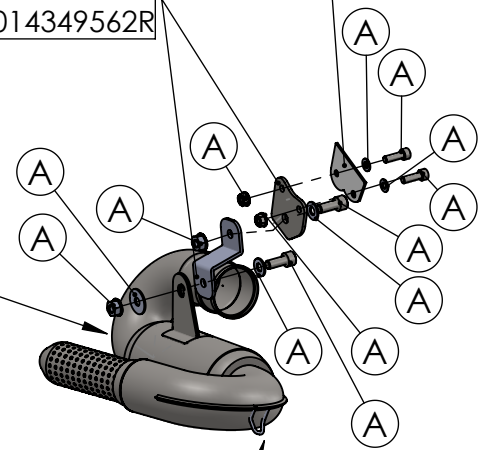

Db-Killer 59B  
Cod.3014228804R

**S.s Flange 112A**  
cod.204569 Sp.5mm

**S.s bushing**  
cod.204833

Brackets kit  
cod. 3014349562R

BIKE'S FRAME

Welded reinforcements

Welded reinforcement

Carbon end cup set  
cod.308266701R

S.s end cup set  
cod.3014228701R

Carbon clamp FM4S  
Cod.307572505R

Muffler kit  
Cod.3014228486R

Silencer bracket s.s.  
cod.3014349561R

BIKE'S FRAME  
Øi.45

Flange  
cod.204569R

S.s bushing  
cod.204833R

OPTIONAL  
cod.5683

M12x1.25

Manifold kit 2/1  
cod. 3014349206R

Spring and rubber  
replacement kit  
Cod.303949001R

# ART.14349EB SPARE PARTS

YAMAHA TRACER 7 / TRACER 7 GT (Also fits 35 kW version)  
(Fits with original panniers) (Fits with original centre stand)

(A) FITTING COD. 3014349601R