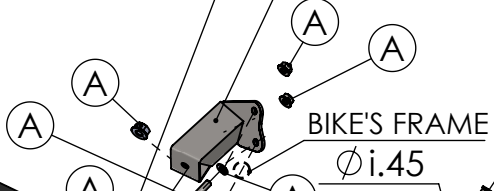

Welded reinforcements

Welded reinforcement

Carbon end cup set
cod.308266701R

S.s end cup set
cod.3014228701R

Carbon clamp FM4S
Cod.307572505R

Muffler kit
Cod.3014228486R

Silencer bracket s.s.
cod.3014349561R

BIKE'S FRAME
Øi.45

Flange
cod.204569R

S.s bushing
cod.204833R

Header pipes kit
cod. 3014349203R

Belts and rivets kit
Cod.0814228003R

Muffler repack kit
cod.414205R

Outer sleeve
replacement kit
cod.0814228007R

Welded Db-Killer N°71

Manifold kit
cod. 3014349208R