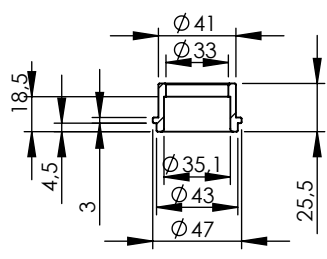

Db-Killer 59B
Cod.3014228804R

S.s Flange 112A
cod.204569 Sp.5mm

S.s bushing
cod.204833

Brackets kit
cod. 3014349562R

BIKE'S FRAME

E13 92R-01 10423

Carbon end cup set
cod.308266701R

S.s end cup set
cod.3014228701R

Outer sleeve
replacement kit
cod.0814228007R

Welded Db-Killer N°71

Manifold kit
cod. 3014349210R

OPTIONAL
cod.5683

M12x1.25

Manifold kit 2/1
cod. 3014349206R

Flange
cod.204569R

S.s bushing
cod.204833R

E13 00088F

Header pipes kit
cod. 3014349203R

Spring and rubber
replacement kit
Cod.303949001R

ART.14349EBK SPARE PARTS

YAMAHA TRACER 7 / TRACER 7 GT (Also fits 35 kW version)
(Fits with original panniers) (Fits with original centre stand)

(A) FITTING COD. 3014349601R