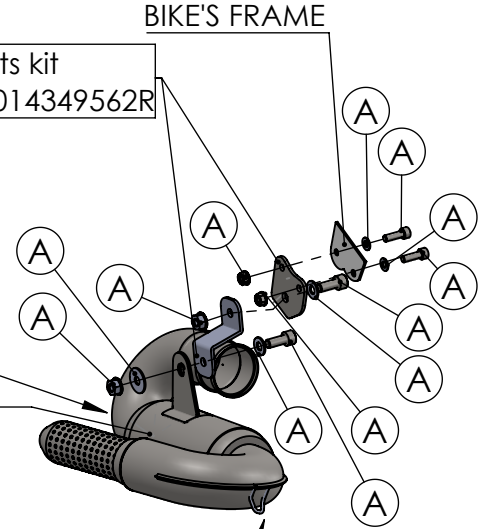

Db-Killer 59B
Cod.3014228804R

S.s Flange 112A
cod.204569R Sp.5mm

S.s bushing
cod.204833R

E13 92 R - 01 10423
or
E13 92 R - 02 10423

Carbon end cup set
cod.308266701R

S.s end cup set
cod.3014228701R

Muffler kit
Cod.3014228486R

Carbon clamp FM4S
Cod.307572505R

Silencer bracket s.s.
cod.3014349561R

Welded reinforcements

CATALYTIC
CONVERTER

BIKE'S FRAME

Brackets kit
cod. 3014349562R

Welded reinforcement

Belts and rivets kit
Cod.0814228003R

Header pipes kit
cod. 3014349203R

OPTIONAL
cod.5683

M12x1.25

Manifold kit 2/1
cod. 3014349206R

Spring and rubber
replacement kit
Cod.303949001R

ART.14349EBK SPARE PARTS

YAMAHA TRACER 7 / TRACER 7 GT (Also fits 35 kW version)
(Fits with original panniers) (Fits with original centre stand)

(A) FITTING COD. 3014349601R