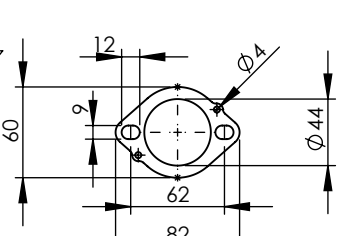

Db-Killer 59B
Cod.3014228804R

S.s Flange 112A
cod.204569 Sp.5mm

S.s bushing
cod.204833

Brackets kit
cod. 3014349562R

BIKE'S FRAME

E13 92R-01 10423

Carbon end cup set
cod.308266701R

S.s end cup set
cod.3014228701R

E13 00088F

Header pipes kit
cod. 3014349203R

Spring and rubber
replacement kit
Cod.303949001R

ART.14349EBK SPARE PARTS

YAMAHA TRACER 7 / TRACER 7 GT (Also fits 35 kW version)
(Fits with original panniers) (Fits with original centre stand)