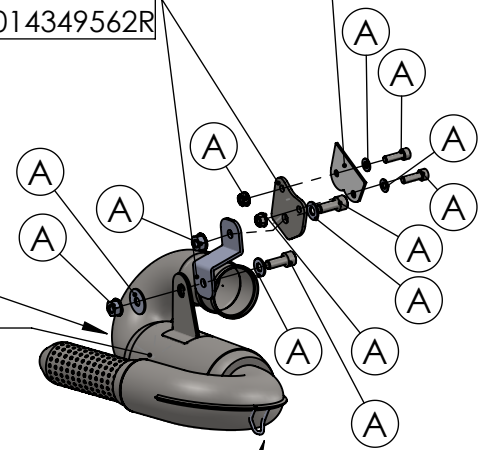

Db-Killer 59B
Cod.3014228804R

S.s Flange 112A
cod.204569 Sp.5mm

S.s bushing
cod.204833

Brackets kit
cod. 3014349562R

BIKE'S FRAME

E13 92R-01 10423

Carbon end cup set
cod.308266701R

S.s end cup set
cod.3014228701R

Outer sleeve
replacement kit
cod.0814228007R

Welded Db-Killer N°71

Manifold kit
cod. 3014349210R

OPTIONAL
cod.5683

M12x1.25

Manifold kit 2/1
cod. 3014349206R

Flange
cod.204569R

S.s bushing
cod.204833R

E13 00088F

Header pipes kit
cod. 3014349203R

Spring and rubber
replacement kit
Cod.303949001R

ART.14349EBK SPARE PARTS

YAMAHA TRACER 7 / TRACER 7 GT (Also fits 35 kW version)
(Fits with original panniers) (Fits with original centre stand)

(A) FITTING COD. 3014349601R