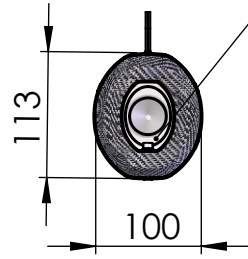

Db-Killer 59B
Cod.3014228804R

S.s Flange 112A
cod.204569 Sp.5mm

S.s bushing
cod.204833

Brackets kit
cod. 3014349562R

BIKE'S FRAME

E13 92R-01 10423

Carbon end cup set
cod.308266701R

S.s end cup set
cod.3014228701R

E13 00088F

Header pipes kit
cod. 3014349203R

Spring and rubber
replacement kit
Cod.303949001R

ART.14349EBK SPARE PARTS

YAMAHA TRACER 7 / TRACER 7 GT (Also fits 35 kW version)
(Fits with original panniers) (Fits with original centre stand)