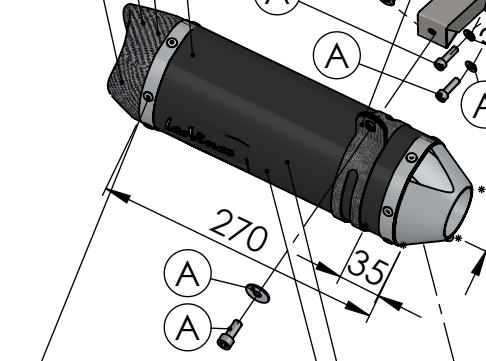

Carbon clamp FM4S
Cod.307572505R

Silencer bracket s.s.
cod.3014349561R

Welded reinforcements

CATALYTIC
CONVERTER

BIKE'S FRAME

Brackets kit
cod. 3014349562R

Welded reinforcement

Belts and rivets kit
Cod.0814228003R