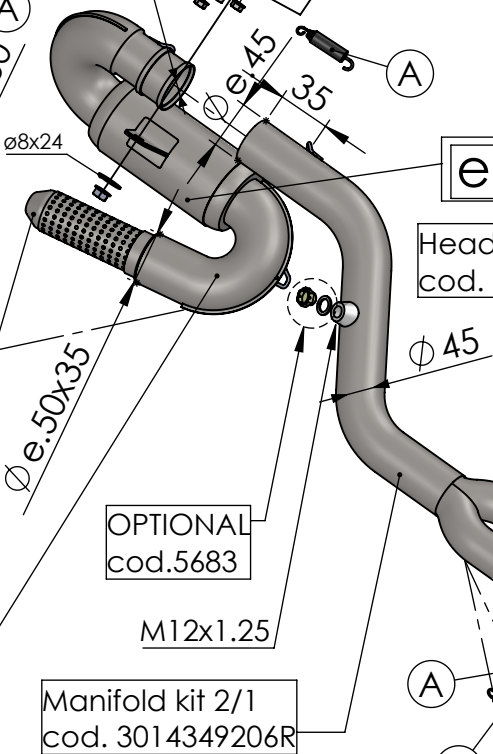

BIKE'S FRAME

Flange
cod.204569R

S.s bushing
cod.204833R

E13 00088F

Header pipes kit
cod. 3014349203R

OPTIONAL
cod.5683

M12x1.25

Manifold kit 2/1
cod. 3014349206R

Spring and rubber
replacement kit
Cod.303949001R

ART.14349EBK SPARE PARTS

YAMAHA TRACER 7 / TRACER 7 GT (Also fits 35 kW version)
(Fits with original panniers) (Fits with original centre stand)

(A) FITTING COD. 3014349601R