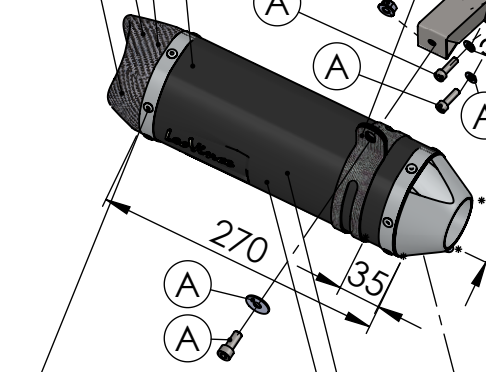

Belts and rivets kit
Cod.0814228003R

Muffler repack kit
cod.414205R

Outer sleeve
replacement kit
cod.0814228007R

Welded Db-Killer N°71

Manifold kit
cod. 3014349210R