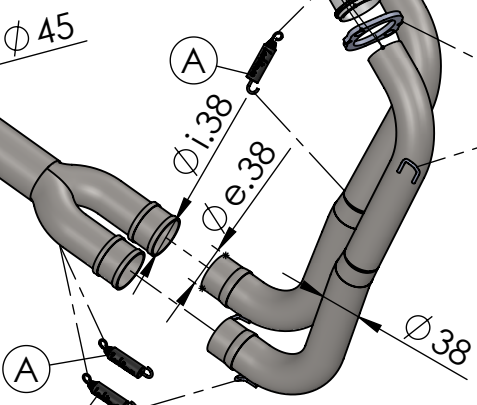

Outer sleeve
replacement kit
cod.0814228007R

Welded Db-Killer N°71

Manifold kit
cod. 3014349210R

OPTIONAL
cod.5683

M12x1.25

Manifold kit 2/1
cod. 3014349206R

Flange
cod.204569R

S.s bushing
cod.204833R

E13 00088F

Header pipes kit
cod. 3014349203R

Spring and rubber
replacement kit
Cod.303949001R

ART.14349EBK SPARE PARTS

YAMAHA TRACER 7 / TRACER 7 GT (Also fits 35 kW version)
(Fits with original panniers) (Fits with original centre stand)

(A) FITTING COD. 3014349601R