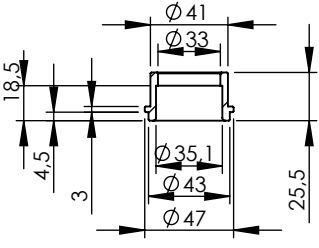

Db-Killer 59B
Cod.3014228804R

S.s Flange 112A
cod.204569R Sp.5mm

S.s bushing
cod.204833R

E13 92 R - 01 10423
or
E13 92 R - 02 10423

Carbon end cup set
cod.308266701R

S.s end cup set
cod.3014228701R

Muffler kit
Cod.3014228486R

Carbon clamp FM4S
Cod.307572505R

Silencer bracket s.s.
cod.3014349561R

Welded reinforcements

CATALYTIC
CONVERTER

BIKE'S FRAME

Brackets kit
cod. 3014349562R

Welded reinforcement

Belts and rivets kit
Cod.0814228003R

Header pipes kit
cod. 3014349203R

OPTIONAL
cod.5683

M12x1.25

Manifold kit 2/1
cod. 3014349206R

Spring and rubber
replacement kit
Cod.303949001R

ART.14349EBK SPARE PARTS

YAMAHA TRACER 7 / TRACER 7 GT (Also fits 35 kW version)
(Fits with original panniers) (Fits with original centre stand)

(A) FITTING COD. 3014349601R