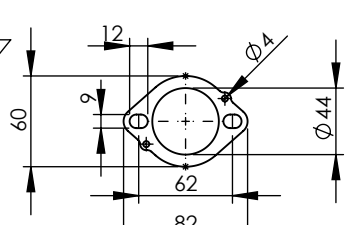

Db-Killer 59B
Cod.3014228804R

S.s Flange 112A
cod.204569R Sp.5mm

S.s bushing
cod.204833R

E13 92 R - 01 10423
or
E13 92 R - 02 10423

Carbon end cup set
cod.308266701R

S.s end cup set
cod.3014228701R

Muffler kit
Cod.3014228486R

Header pipes kit
cod. 3014349203R

OPTIONAL
cod.5683

M12x1.25

Manifold kit 2/1
cod. 3014349206R

Spring and rubber
replacement kit
Cod.303949001R

ART.14349EBK SPARE PARTS

YAMAHA TRACER 7 / TRACER 7 GT (Also fits 35 kW version)
(Fits with original panniers) (Fits with original centre stand)