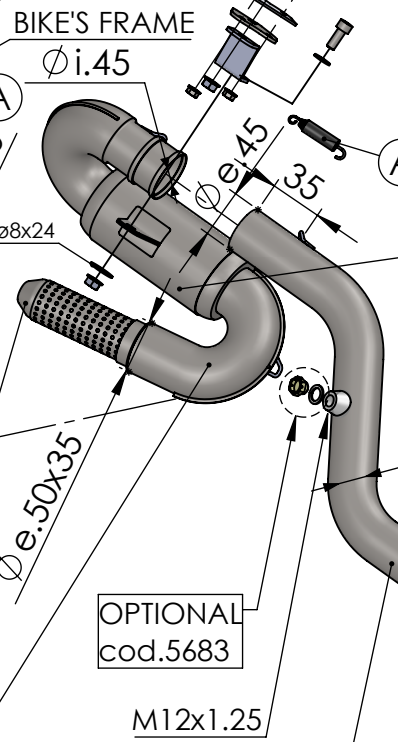

Db-Killer 59B
Cod.3014228804R

S.s Flange 112A
cod.204569 Sp.5mm

S.s bushing
cod.204833

Brackets kit
cod. 3014349562R

BIKE'S FRAME

E13 92R-01 10423

Carbon end cup set
cod.308266701R

S.s end cup set
cod.3014228701R

Outer sleeve
replacement kit
cod.0814228007R

Welded Db-Killer N°71

Manifold kit
cod. 3014349210R

OPTIONAL
cod.5683

M12x1.25

Manifold kit 2/1
cod. 3014349206R

Flange
cod.204569R

S.s bushing
cod.204833R

E13 00088F

Header pipes kit
cod. 3014349203R

Spring and rubber
replacement kit
Cod.303949001R

ART.14349EBK SPARE PARTS

YAMAHA TRACER 7 / TRACER 7 GT (Also fits 35 kW version)
(Fits with original panniers) (Fits with original centre stand)

(A) FITTING COD. 3014349601R