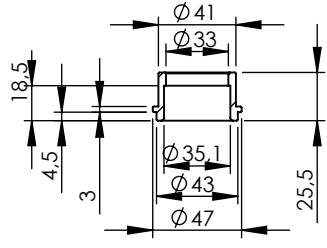

Db-Killer 59B  
Cod.3014228804R

**S.s Flange 112A**  
cod.204569 Sp.5mm

**S.s bushing**  
cod.204833

Brackets kit  
cod. 3014349562R

BIKE'S FRAME

E13 92R-01 10423

Carbon end cup set  
cod.308266701R

S.s end cup set  
cod.3014228701R

# ART.14349EK SPARE PARTS

YAMAHA TRACER 7 / TRACER 7 GT (Also fits 35 kW version)  
(Fits with original panniers) (Fits with original centre stand)

(A) FITTING COD. 3014349601R