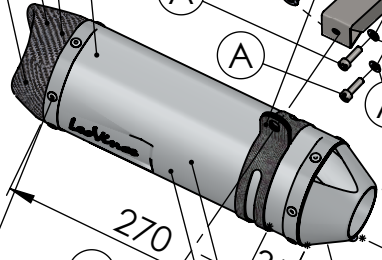

Muffler kit  
Cod.3014228482R

Carbon clamp FM4S  
Cod.307572505R

Silencer bracket s.s.  
cod.3014349561R

Welded reinforcements

CATALYTIC  
CONVERTER

Welded reinforcement

Flange  
cod.204569R

S.s bushing  
cod.204833R