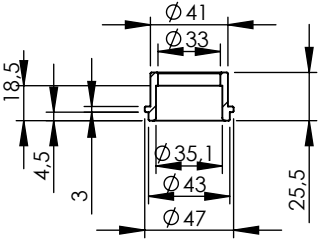

Db-Killer 59B  
Cod.3014228804R

S.s Flange 112A  
cod.204569R Sp.5mm

S.s bushing  
cod.204833R

E13 92 R - 01 10423  
or  
E13 92 R - 02 10423

Carbon end cup set  
cod.308266701R

S.s end cup set  
cod.3014228701R

Ø e.50x35

Ø 8x24

Ø 45

Ø i.38

Ø e.38

Ø 38

OPTIONAL  
cod.5683

M12x1.25

# ART.14349EK SPARE PARTS

YAMAHA TRACER 7 / TRACER 7 GT (Also fits 35 kW version)  
(Fits with original panniers) (Fits with original centre stand)

(A) FITTING COD. 3014349601R