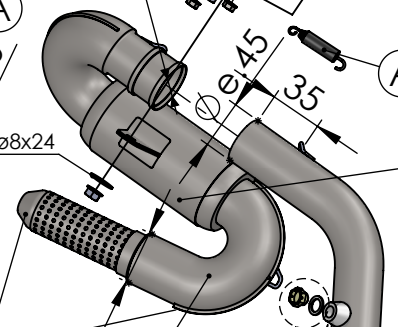

Db-Killer 59B  
Cod.3014228804R

**S.s Flange 112A**  
cod.204569 Sp.5mm

**S.s bushing**  
cod.204833

Brackets kit  
cod. 3014349562R

BIKE'S FRAME

E13 92R-01 10423

Carbon end cup set  
cod.308266701R

S.s end cup set  
cod.3014228701R

Muffler kit  
Cod.3014228482R

Carbon clamp FM4S  
Cod.307572505R

Silencer bracket s.s.  
cod.3014349561R

Welded reinforcements

CATALYTIC  
CONVERTER

Welded reinforcement

Flange  
cod.204569R

S.s bushing  
cod.204833R

E13 00088F

Header pipes kit  
cod. 3014349203R

Belts and rivets kit  
Cod.0814228003R

Muffler repack kit  
cod.414205R

Outer sleeve  
replacement kit  
cod.309746010R

Welded Db-Killer N°71

Manifold kit  
cod. 3014349210R

OPTIONAL  
cod.5683

M12x1.25

Manifold kit 2/1  
cod. 3014349206R

Spring and rubber  
replacement kit  
Cod.303949001R