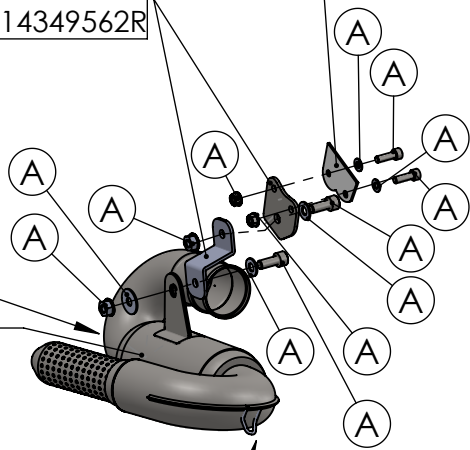

Db-Killer 59B  
Cod.3014228804R

**S.s Flange 112A**  
cod.204569 Sp.5mm

**S.s bushing**  
cod.204833

Brackets kit  
cod. 3014349562R

BIKE'S FRAME

E13 92R-01 10423

Carbon end cup set  
cod.308266701R

S.s end cup set  
cod.3014228701R

Muffler kit  
Cod.3014228482R

Carbon clamp FM4S  
Cod.307572505R

Silencer bracket s.s.  
cod.3014349561R

Welded reinforcements

CATALYTIC  
CONVERTER

Welded reinforcement

Flange  
cod.204569R

S.s bushing  
cod.204833R

OPTIONAL  
cod.5683

M12x1.25

Manifold kit 2/1  
cod. 3014349206R

Spring and rubber  
replacement kit  
Cod.303949001R

# ART.14349EK SPARE PARTS

YAMAHA TRACER 7 / TRACER 7 GT (Also fits 35 kW version)  
(Fits with original panniers) (Fits with original centre stand)

(A) FITTING COD. 3014349601R