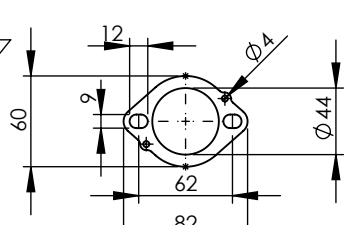

Db-Killer 59B  
Cod.3014228804R

S.s Flange 112A  
cod.204569R Sp.5mm

S.s bushing  
cod.204833R

E13 92 R - 01 10423  
or  
E13 92 R - 02 10423

Carbon end cup set  
cod.308266701R

S.s end cup set  
cod.3014228701R

Ø e.50x35

Ø 8x24

Ø 45

Ø i.38

Ø e.38

Ø 38

OPTIONAL  
cod.5683

M12x1.25

# ART.14349EK SPARE PARTS

YAMAHA TRACER 7 / TRACER 7 GT (Also fits 35 kW version)  
(Fits with original panniers) (Fits with original centre stand)

(A) FITTING COD. 3014349601R