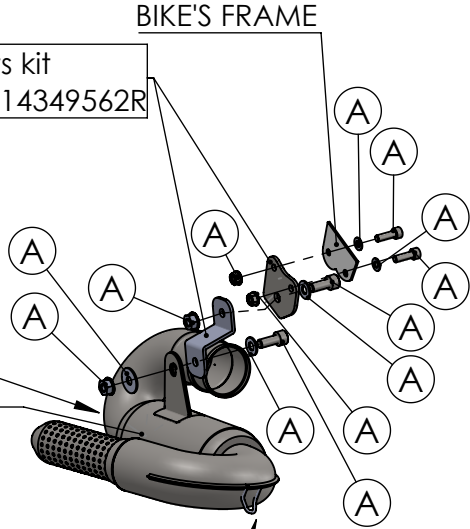

BIKE'S FRAME

Brackets kit
cod. 3014349562R

Welded reinforcement

Belts and rivets kit
Cod.0814228003R

Muffler repack kit
cod.414205R

Outer sleeve
replacement kit
cod.309746010R

Welded Db-Killer N°71

Manifold kit
cod. 3014349210R

BIKE'S FRAME
Ø i.45

Ø i.50

Ø e.45

Ø e.50x35

Ø 8x24

Ø 45

Ø i.38

Ø e.38

Ø 38

OPTIONAL
cod.5683

M12x1.25

Manifold kit 2/1
cod. 3014349206R

Flange
cod.204569R

S.s bushing
cod.204833R

E13 00088F

Header pipes kit
cod. 3014349203R

Spring and rubber
replacement kit
Cod.303949001R

ART.14349EK SPARE PARTS

YAMAHA TRACER 7 / TRACER 7 GT (Also fits 35 kW version)
(Fits with original panniers) (Fits with original centre stand)

(A) FITTING COD. 3014349601R