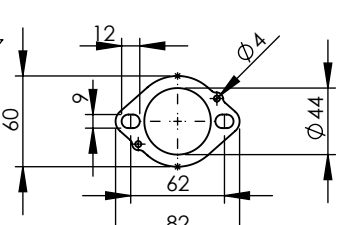

Db-Killer 59B  
Cod.3014228804R

**S.s Flange 112A**  
cod.204569 Sp.5mm

**S.s bushing**  
cod.204833

Brackets kit  
cod. 3014349562R

BIKE'S FRAME

E13 92R-01 10423

Carbon end cup set  
cod.308266701R

S.s end cup set  
cod.3014228701R

# ART.14349EK SPARE PARTS

YAMAHA TRACER 7 / TRACER 7 GT (Also fits 35 kW version)  
(Fits with original panniers) (Fits with original centre stand)

(A) FITTING COD. 3014349601R