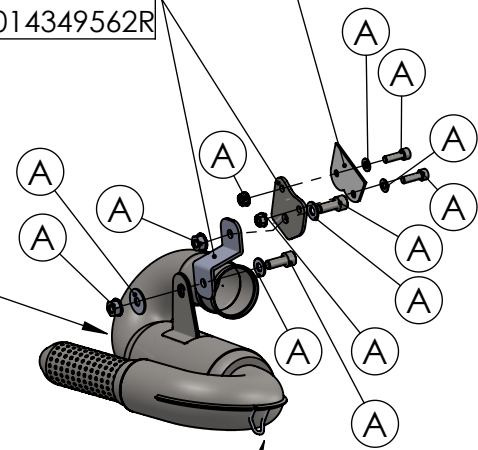

Db-Killer 59B
Cod.3014228804R

S.s Flange 112A
cod.204569 Sp.5mm

S.s bushing
cod.204833

Brackets kit
cod. 3014349562R

BIKE'S FRAME

Welded reinforcements

Welded reinforcement

Carbon end cup set
cod.308266701R

S.s end cup set
cod.3014228701R

Muffler kit
Cod.3014229482R

Carbon clamp FM4S
Cod.307572505R

Silencer bracket s.s.
cod.3014349561R

BIKE'S FRAME
Ø i.45

Flange
cod.204569R

S.s bushing
cod.204833R

Header pipes kit
cod. 3014349203R

Belts and rivets kit
Cod.0814228003R

Muffler repack kit
cod.414205R

Outer sleeve
replacement kit
cod.088407002R

Welded Db-Killer N°71

Manifold kit
cod. 3014349208R

Manifold kit 2/1
cod. 3014349206R

Spring and rubber
replacement kit
Cod.303949001R

ART.14350E SPARE PARTS

YAMAHA TRACER 7 / TRACER 7 GT (Also fits 35 kW version)
(Fits with original panniers) (Fits with original centre stand)

Ⓐ FITTING COD. 3014349601R