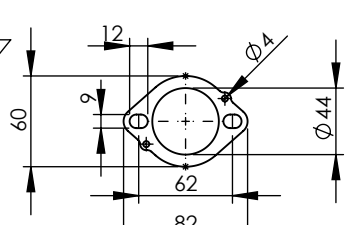

Db-Killer 59B
Cod.3014228804R

S.s Flange 112A
cod.204569R Sp.5mm

S.s bushing
cod.204833R

Brackets kit
cod. 3014349562R

BIKE'S FRAME

Welded reinforcements

Welded reinforcement

Carbon end cup set
cod.308266701R

S.s end cup set
cod.3014228701R

Carbon clamp FM4S
Cod.307572505R

Muffler kit
Cod.3014229482R

Silencer bracket s.s.
cod.3014349561R

BIKE'S FRAME
Øi.45

Flange
cod.204569R

S.s bushing
cod.204833R

Header pipes kit
cod. 3014349203R

M12x1.25

Spring and rubber
replacement kit
Cod.303949001R

ART.14350E SPARE PARTS

YAMAHA TRACER 7 / TRACER 7 GT (Also fits 35 kW version)
(Fits with original panniers) (Fits with original centre stand)

Ⓐ FITTING COD. 3014349601R