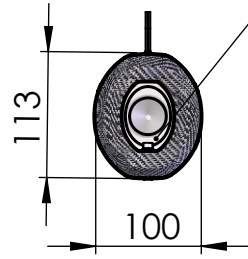

Db-Killer 59B
Cod.3014228804R

S.s Flange 112A
cod.204569 Sp.5mm

S.s bushing
cod.204833

Brackets kit
cod. 3014349562R

BIKE'S FRAME

Welded reinforcements

Welded reinforcement

Carbon end cup set
cod.308266701R

S.s end cup set
cod.3014228701R

Muffler kit
Cod.3014229482R

Carbon clamp FM4S
Cod.307572505R

Silencer bracket s.s.
cod.3014349561R

BIKE'S FRAME
Ø i.45

Flange
cod.204569R

S.s bushing
cod.204833R

Header pipes kit
cod. 3014349203R

ART.14350E SPARE PARTS

YAMAHA TRACER 7 / TRACER 7 GT (Also fits 35 kW version)
(Fits with original panniers) (Fits with original centre stand)

Ⓐ FITTING COD. 3014349601R