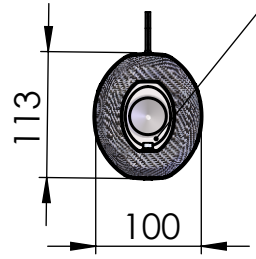

Db-Killer 59B
Cod.3014228804R

S.s Flange 112A
cod.204569R Sp.5mm

S.s bushing
cod.204833R

Brackets kit
cod. 3014349562R

BIKE'S FRAME

Welded reinforcements

Welded reinforcement

Carbon end cup set
cod.308266701R

S.s end cup set
cod.3014228701R

Carbon clamp FM4S
Cod.307572505R

Muffler kit
Cod.3014229482R

Silencer bracket s.s.
cod.3014349561R

BIKE'S FRAME
Øi.45

Flange
cod.204569R

S.s bushing
cod.204833R

Header pipes kit
cod. 3014349203R

M12x1.25

Spring and rubber
replacement kit
Cod.303949001R

ART.14350E SPARE PARTS

YAMAHA TRACER 7 / TRACER 7 GT (Also fits 35 kW version)
(Fits with original panniers) (Fits with original centre stand)

Ⓐ FITTING COD. 3014349601R