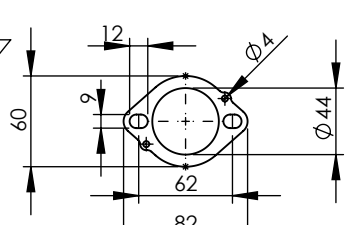

Db-Killer 59B
Cod.3014228804R

S.s Flange 112A
cod.204569 Sp.5mm

S.s bushing
cod.204833

Brackets kit
cod. 3014349562R

BIKE'S FRAME

Welded reinforcements

Welded reinforcement

Carbon end cup set
cod.308266701R

S.s end cup set
cod.3014228701R

Muffler kit
Cod.3014229482R

Carbon clamp FM4S
Cod.307572505R

Silencer bracket s.s.
cod.3014349561R

BIKE'S FRAME
Ø i.45

Flange
cod.204569R

S.s bushing
cod.204833R

Header pipes kit
cod. 3014349203R

ART.14350E SPARE PARTS

YAMAHA TRACER 7 / TRACER 7 GT (Also fits 35 kW version)
(Fits with original panniers) (Fits with original centre stand)

Ⓐ FITTING COD. 3014349601R