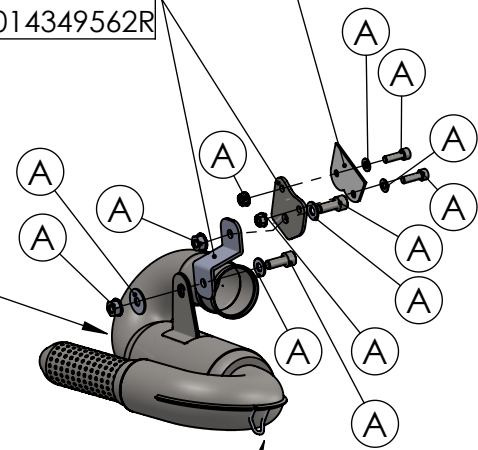

Db-Killer 59B
Cod.3014228804R

S.s Flange 112A
cod.204569R Sp.5mm

S.s bushing
cod.204833R

Brackets kit
cod. 3014349562R

BIKE'S FRAME

Welded reinforcements

Welded reinforcement

Carbon end cup set
cod.308266701R

S.s end cup set
cod.3014228701R

Carbon clamp FM4S
Cod.307572505R

Muffler kit
Cod.3014229482R

Silencer bracket s.s.
cod.3014349561R

BIKE'S FRAME
Øi.45

Flange
cod.204569R

S.s bushing
cod.204833R

Header pipes kit
cod. 3014349203R

Belts and rivets kit
Cod.0814228003R

Muffler repack kit
cod.414205R

Outer sleeve
replacement kit
cod.088407002R

Welded Db-Killer N°71

Manifold kit
cod. 3014349208R

Manifold kit 2/1
cod. 3014349206R

OPTIONAL
cod.5683

M12x1.25

Spring and rubber
replacement kit
Cod.303949001R

ART.14350E SPARE PARTS

YAMAHA TRACER 7 / TRACER 7 GT (Also fits 35 kW version)
(Fits with original panniers) (Fits with original centre stand)

Ⓐ FITTING COD. 3014349601R