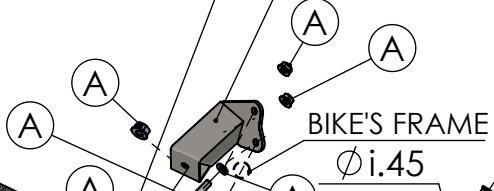

Welded reinforcements

Welded reinforcement

Carbon end cup set
cod.308266701R

S.s end cup set
cod.3014228701R

Carbon clamp FM4S
Cod.307572505R

Muffler kit
Cod.3014229482R

Silencer bracket s.s.
cod.3014349561R