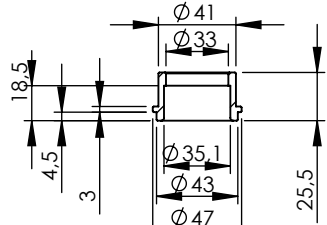

Db-Killer 59B
Cod.3014228804R

S.s Flange 112A
cod.204569 Sp.5mm

S.s bushing
cod.204833

Brackets kit
cod. 3014349562R

BIKE'S FRAME

Welded reinforcements

Welded reinforcement

Carbon end cup set
cod.308266701R

S.s end cup set
cod.3014228701R

Muffler kit
Cod.3014229482R

Carbon clamp FM4S
Cod.307572505R

Silencer bracket s.s.
cod.3014349561R

BIKE'S FRAME
Ø i.45

Flange
cod.204569R

S.s bushing
cod.204833R

Header pipes kit
cod. 3014349203R

ART.14350E SPARE PARTS

YAMAHA TRACER 7 / TRACER 7 GT (Also fits 35 kW version)
(Fits with original panniers) (Fits with original centre stand)

Ⓐ FITTING COD. 3014349601R