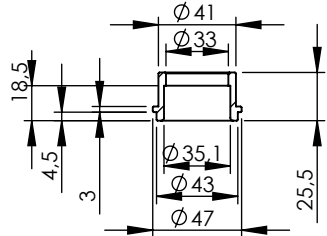

Db-Killer 59B
Cod.3014228804R

S.s Flange 112A
cod.204569R Sp.5mm

S.s bushing
cod.204833R

Brackets kit
cod. 3014349562R

BIKE'S FRAME

Welded reinforcements

Welded reinforcement

Carbon end cup set
cod.308266701R

S.s end cup set
cod.3014228701R

Carbon clamp FM4S
Cod.307572505R

Muffler kit
Cod.3014229482R

Silencer bracket s.s.
cod.3014349561R

BIKE'S FRAME
Øi.45

Flange
cod.204569R

S.s bushing
cod.204833R

Header pipes kit
cod. 3014349203R

M12x1.25

Spring and rubber
replacement kit
Cod.303949001R

ART.14350E SPARE PARTS

YAMAHA TRACER 7 / TRACER 7 GT (Also fits 35 kW version)
(Fits with original panniers) (Fits with original centre stand)

Ⓐ FITTING COD. 3014349601R