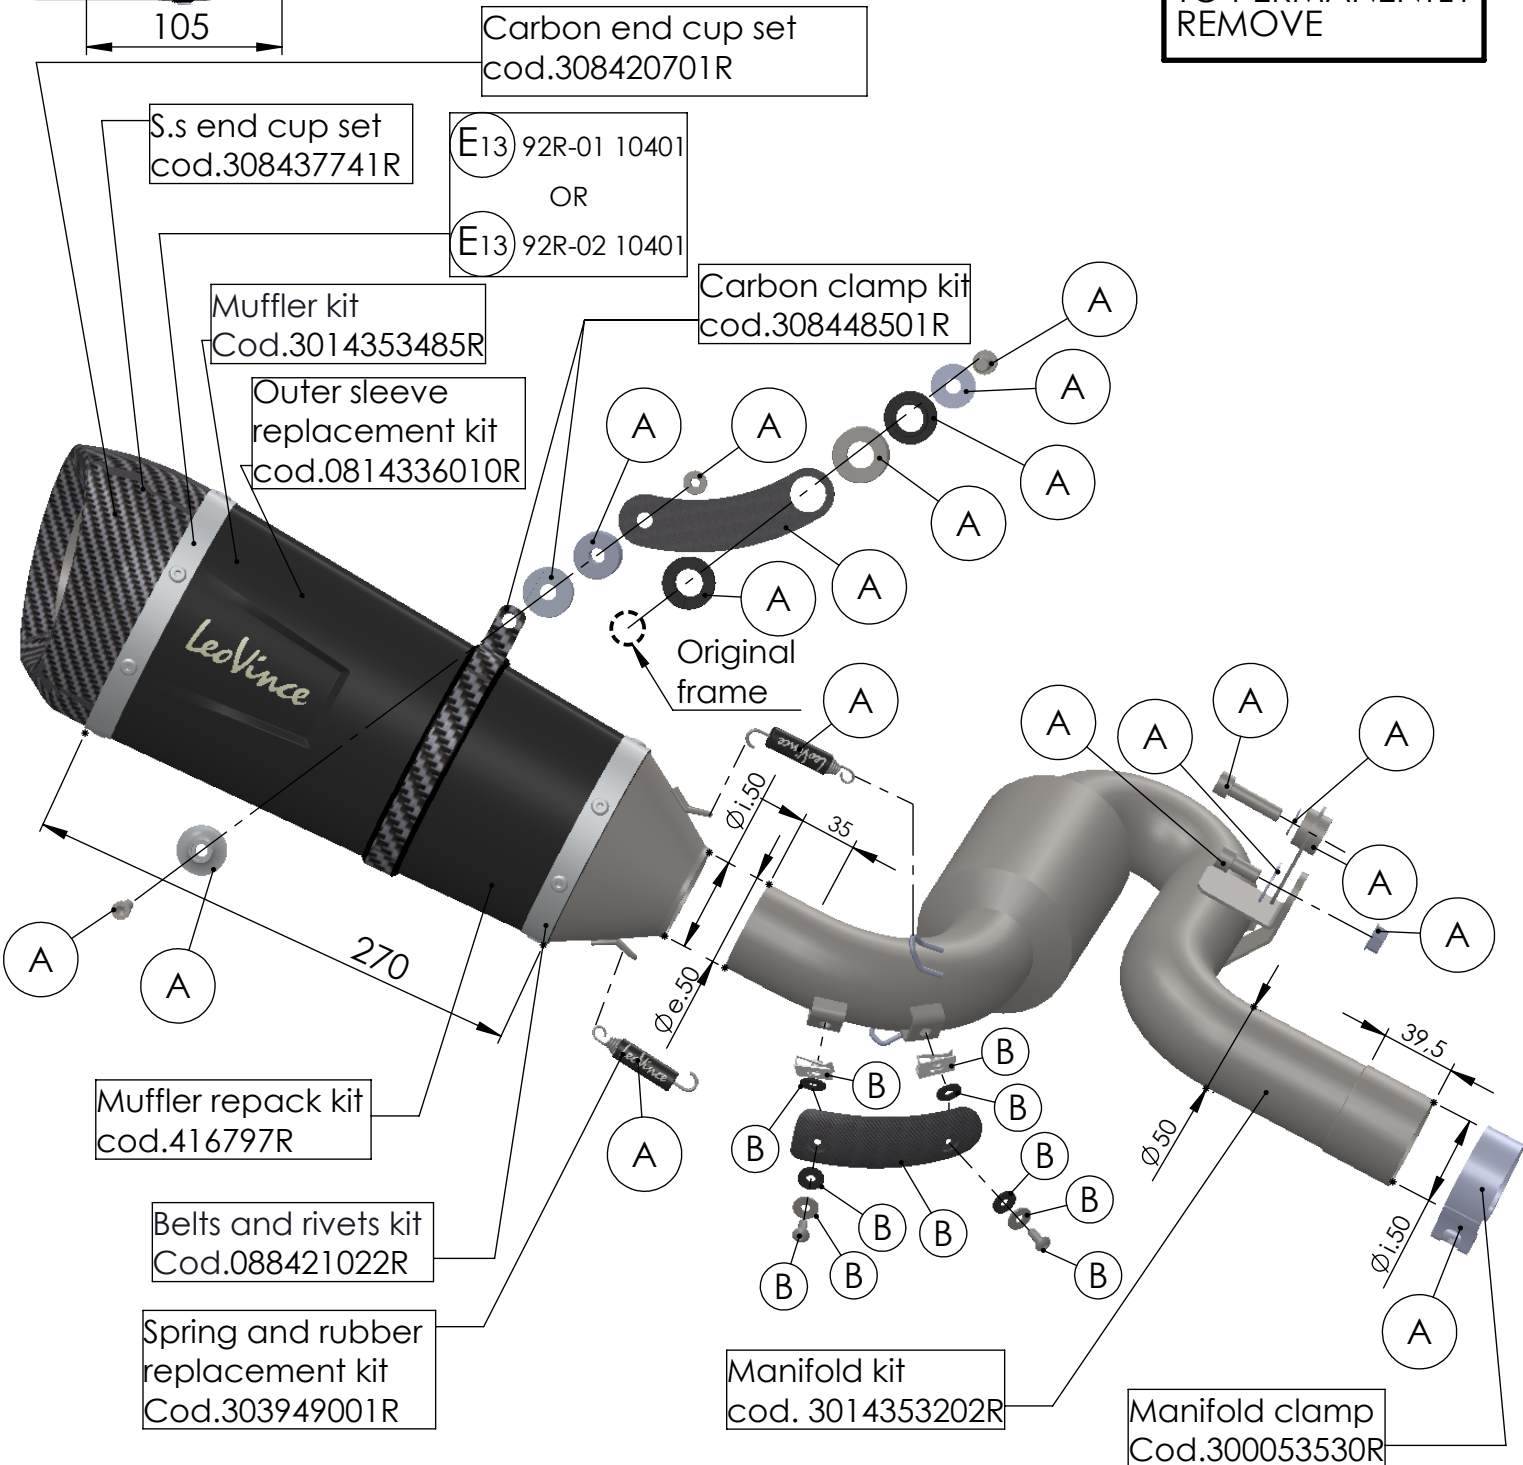

DO NOT USE

ART. 14353SB SPARE PARTS

BMW F 900 R / XR (also fits 35kW version) (fits with original centre stand)

(A) FITTING KIT cod.3014353601R

(B) CARBON COVER KIT cod.303777001R