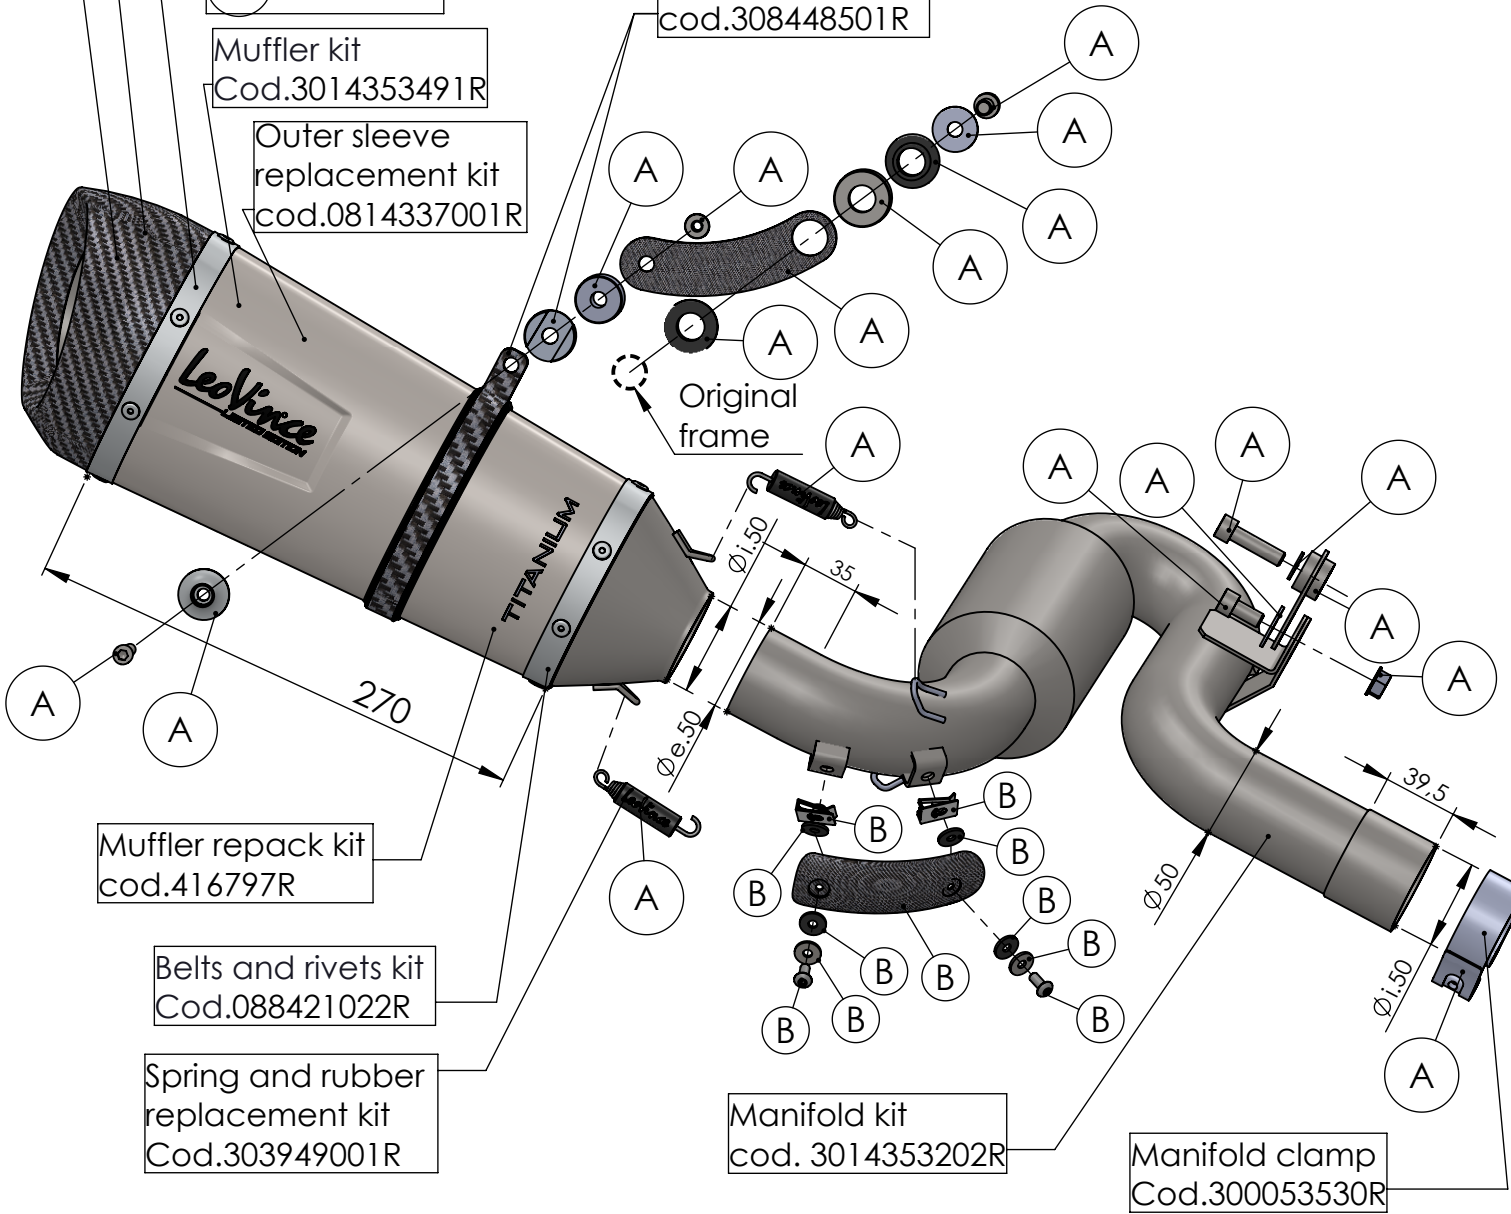

DO NOT USE

Carbon end cup set
cod.308420701R

S.s end cup set
cod.308437741R

E13 92R-01 10401

Muffler kit
Cod.3014353491R

Outer sleeve
replacement kit
cod.0814337001R

Carbon clamp kit
cod.308448501R

Muffler repack kit
cod.416797R

Belts and rivets kit
Cod.088421022R

Spring and rubber
replacement kit
Cod.303949001R

Manifold kit
cod. 3014353202R

Manifold clamp
Cod.300053530R

ART. 14353ST SPARE PARTS

BMW F 900 R / XR (also fits 35kW version) (fits with original centre stand)

- (A) FITTING KIT cod.3014353601R
- (B) CARBON COVER KIT cod.303777001R