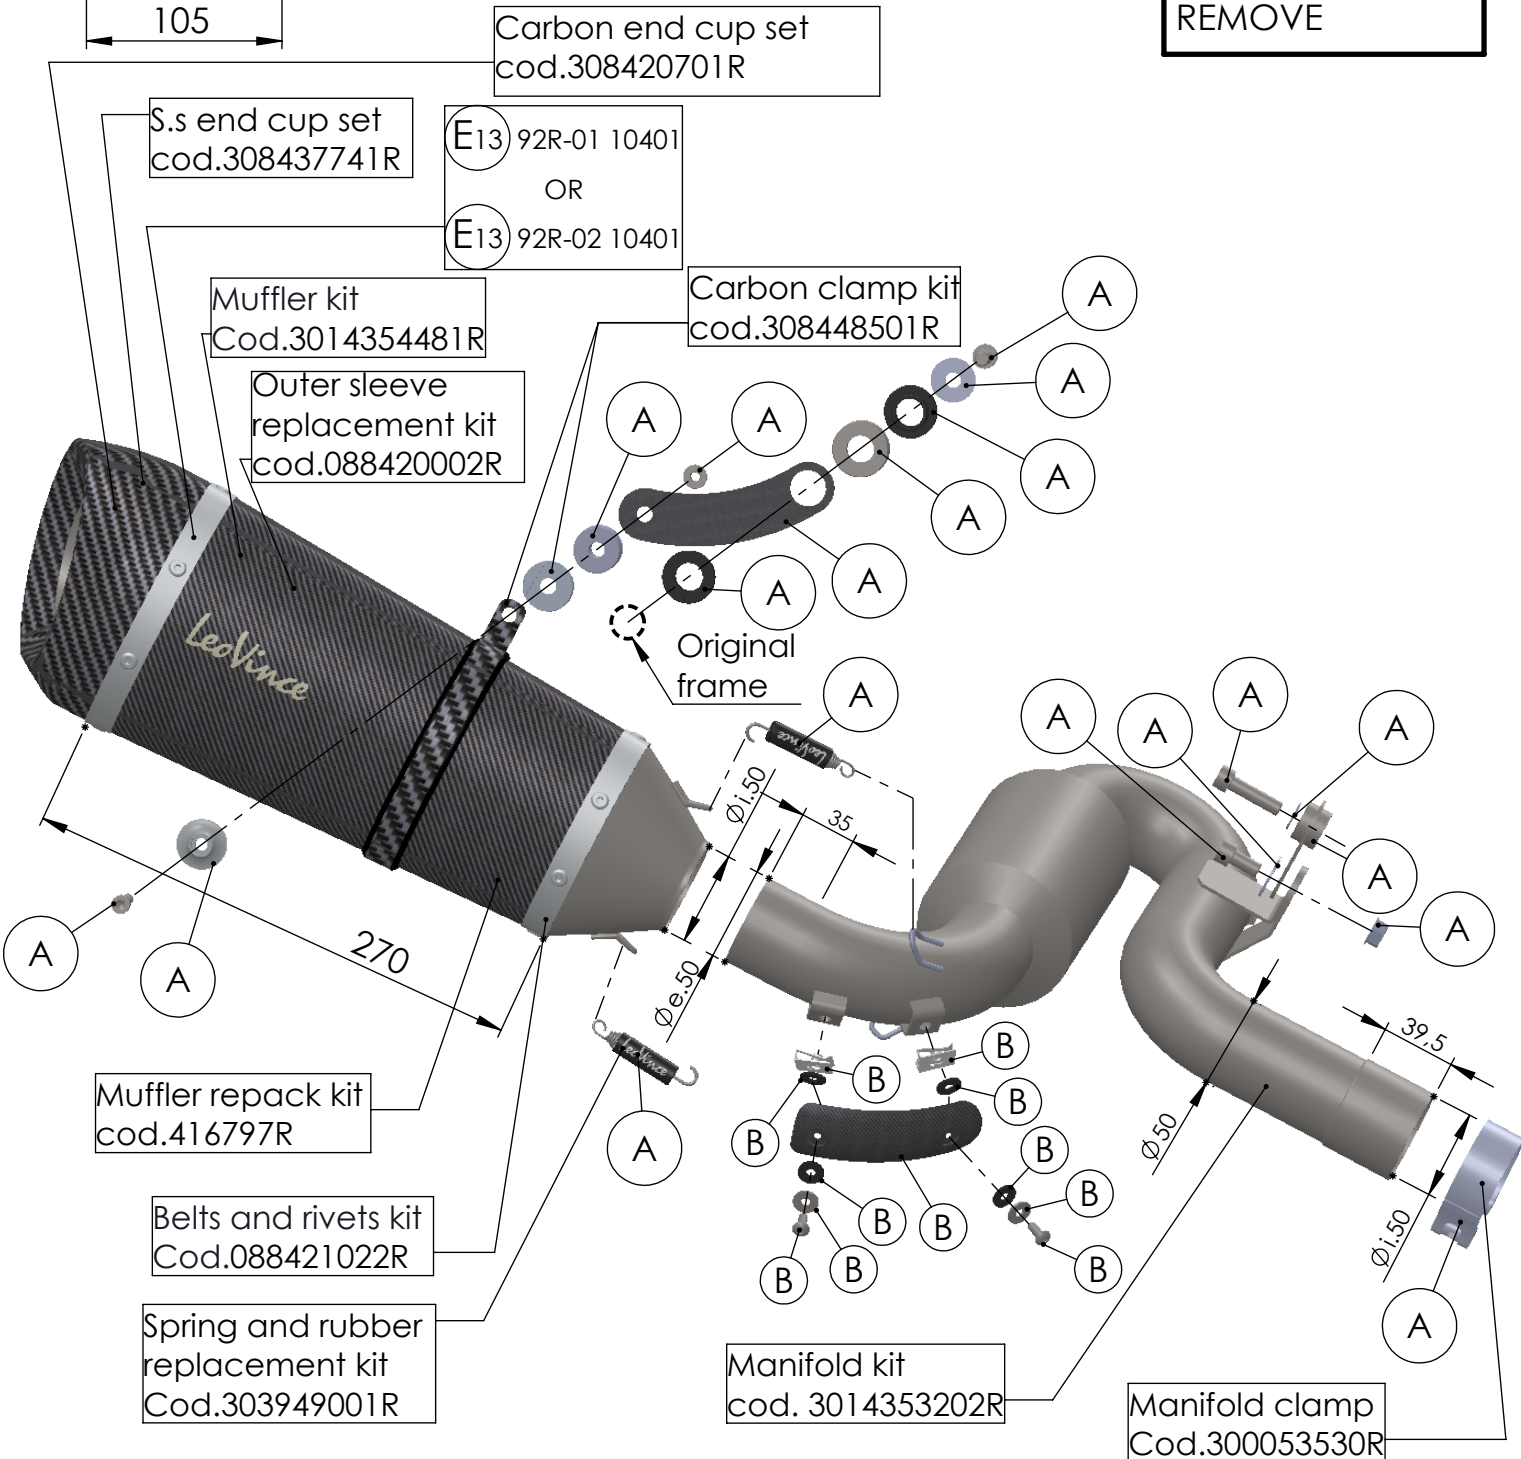

DO NOT USE

ORIGINAL PARTS:
TO PERMANENTLY
REMOVE

ART. 14354S SPARE PARTS

BMW F 900 R / XR (also fits 35kW version) (fits with original centre stand)

(A) FITTING KIT cod.3014353601R

(B) CARBON COVER KIT cod.303777001R