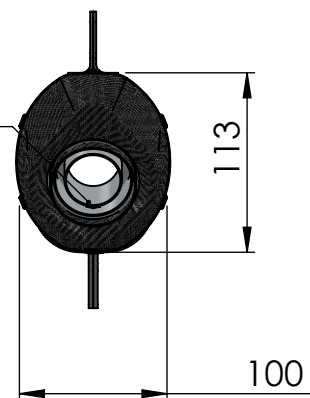

Flange s.s. sp.6mm
"45B" cod.204392

Db-Killer N.63
Cod.3014225801R

S.s end cup set
cod.308287711R

Carbon end cup set
cod.3014008701R

Muffler kit
Cod.3014359481R

Belts and rivets kit
Cod.088280002R

E13 92R-02 10410

CATALYTIC CONVERTER

Manifold kit
cod.3014359204R

Original graphite
bushing

Muffler repack kit
cod.414205R

Outer sleeve
replacement kit
cod.3014359010R

Spring and rubber
replacement kit
Cod.303949001R

TO COVER
HOLE'S FRAME

ART.14359EK SPARE PARTS

YAMAHA NMAX 125 /155

Ⓐ FITTING KIT cod.3014359601R