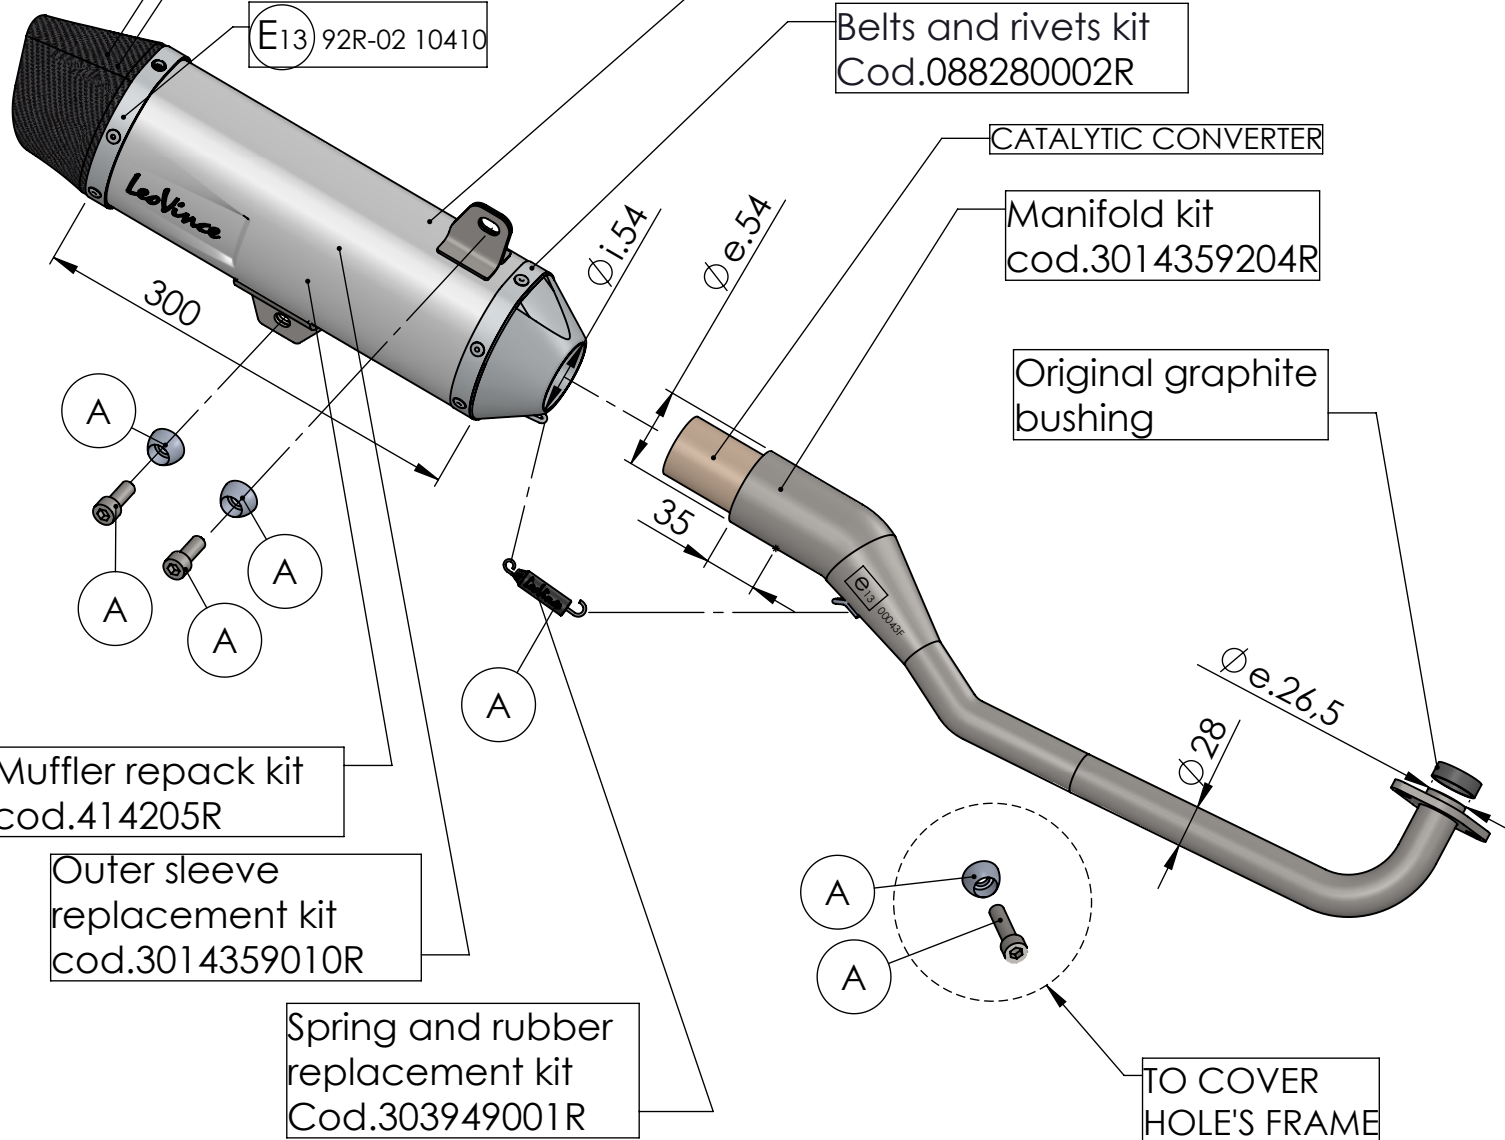

Flange s.s. sp.6mm
"45B" cod.204392

Db-Killer N.63
Cod.3014225801R

S.s end cup set
cod.308287711R

Carbon end cup set
cod.3014008701R

Muffler kit
Cod.3014359481R

Belts and rivets kit
Cod.088280002R

E13 92R-02 10410

CATALYTIC CONVERTER

Manifold kit
cod.3014359204R

Original graphite
bushing

Muffler repack kit
cod.414205R

Outer sleeve
replacement kit
cod.3014359010R

Spring and rubber
replacement kit
Cod.303949001R

TO COVER
HOLE'S FRAME

ART.14359EK SPARE PARTS

YAMAHA NMAX 125 /155

Ⓐ FITTING KIT cod.3014359601R