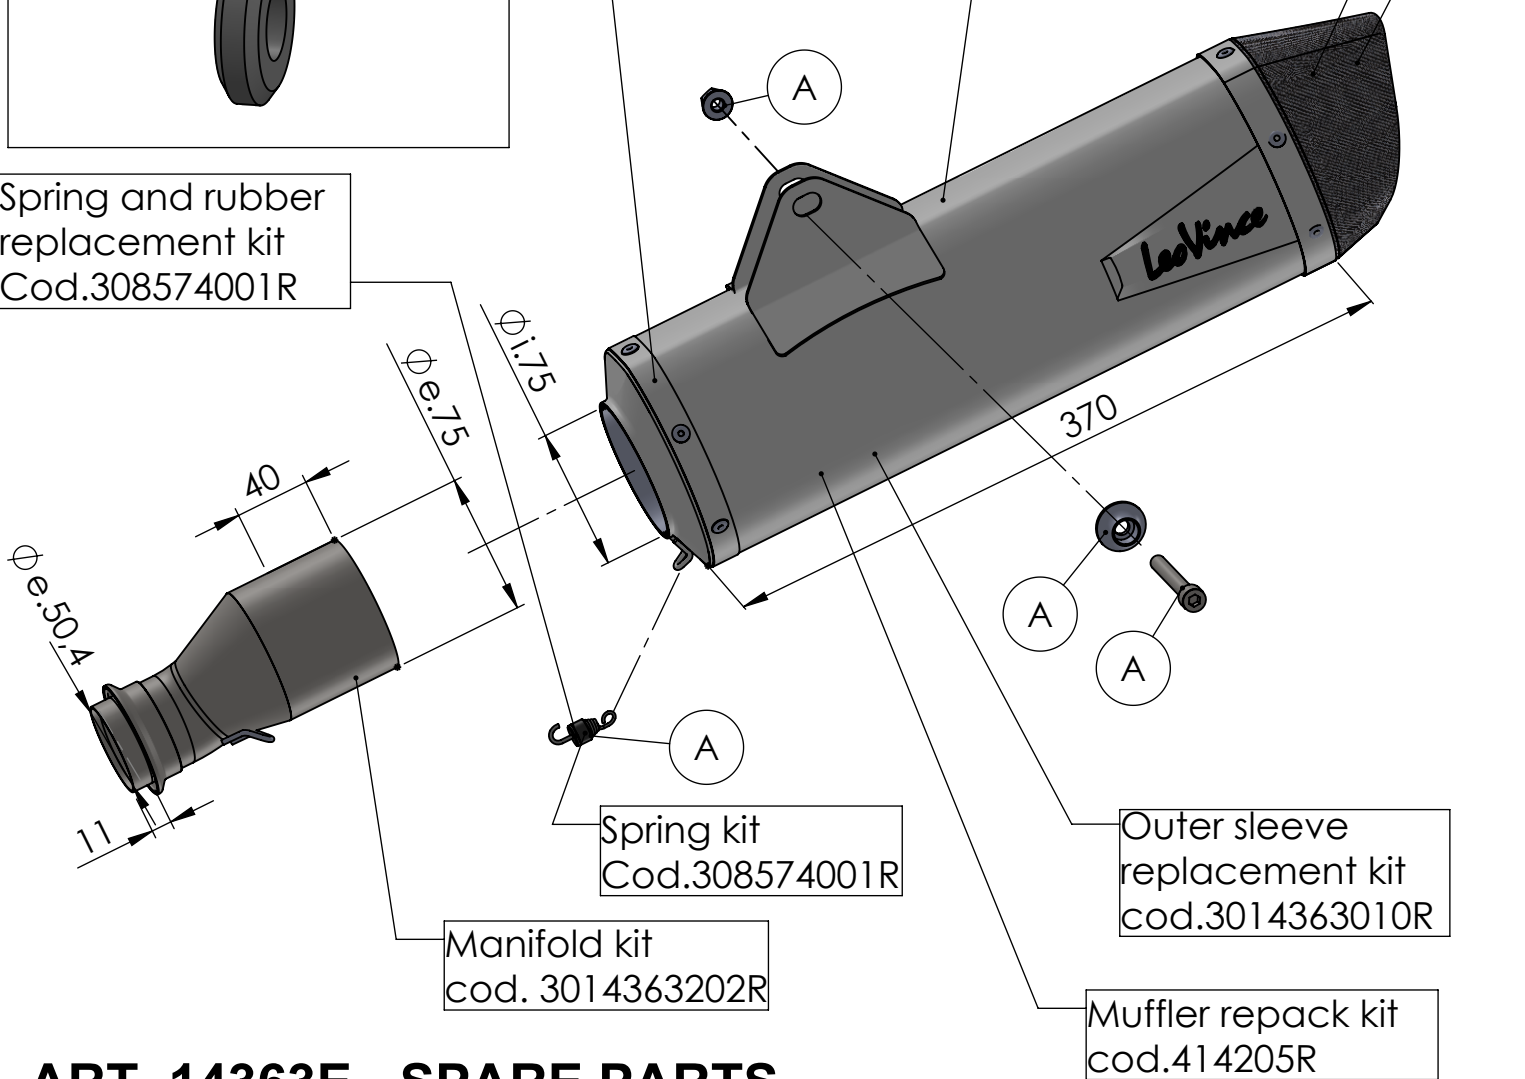

**WARNING**  
DO NOT REMOVE ORIGINAL GRAPHITE BUSHING

Spring and rubber replacement kit  
Cod.308574001R

Belts and rivets kit  
Cod.0814324003R

Muffler kit  
Cod.3014363482R

Carbon end cup set  
cod.3014000701R

S.s end cup set  
cod.307242711R

## ART. 14363E - SPARE PARTS

KTM 690 ENDURO R / 690 SMC R (Also fits 35kW version)

Ⓐ FITTING KIT cod.3014363601R