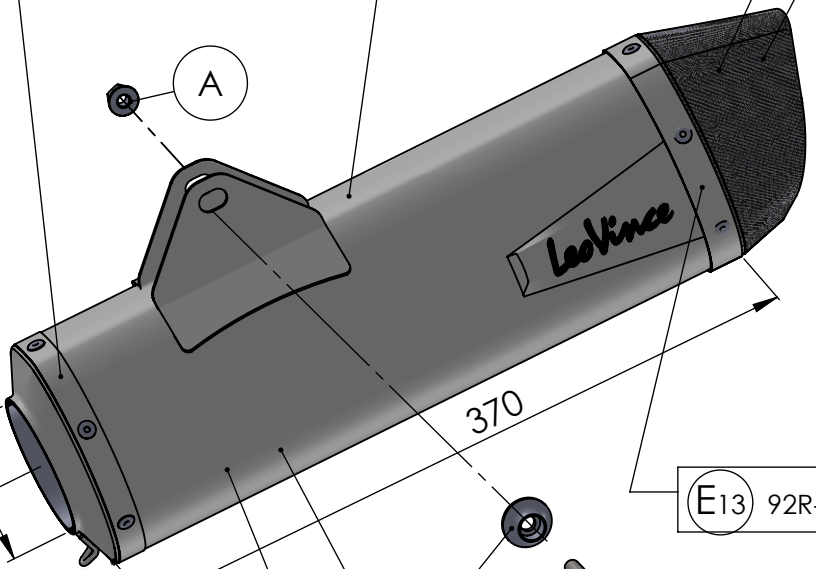

Ⓔ13 92R-01 10444

Outer sleeve
replacement kit
cod.3014363010R

Muffler repack kit
cod.414205R

ART. 14363EK - SPARE PARTS

KTM 690 ENDURO R / 690 SMC R (Also fits 35kW version)

Ⓐ FITTING KIT cod.3014363601R