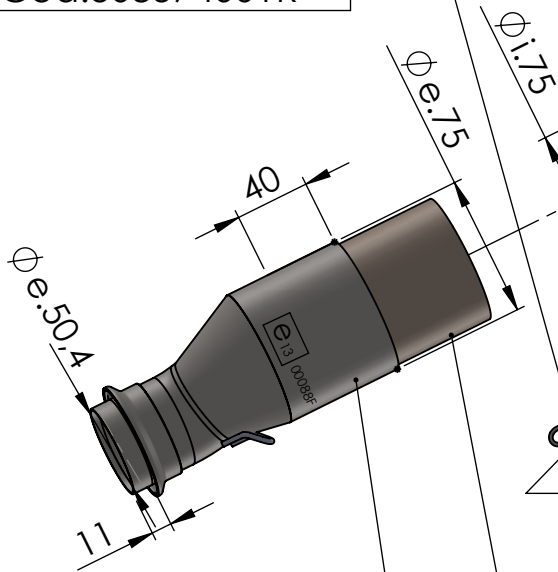

WARNING
DO NOT REMOVE ORIGINAL
GRAPHITE BUSHING

Spring and rubber
replacement kit
Cod.308574001R

CATALYTIC CONVERTER

Manifold kit
cod. 3014363204R

Spring kit
Cod.308574001R

Belts and rivets kit
Cod.0814324003R

Muffler kit
Cod.3014363482R

S.s end cup set
cod.307242711R

Carbon end cup set
cod.3014000701R

Ⓔ13 92R-01 10444

Outer sleeve
replacement kit
cod.3014363010R

Muffler repack kit
cod.414205R

ART. 14363EK - SPARE PARTS

KTM 690 ENDURO R / 690 SMC R (Also fits 35kW version)

Ⓐ FITTING KIT cod.3014363601R