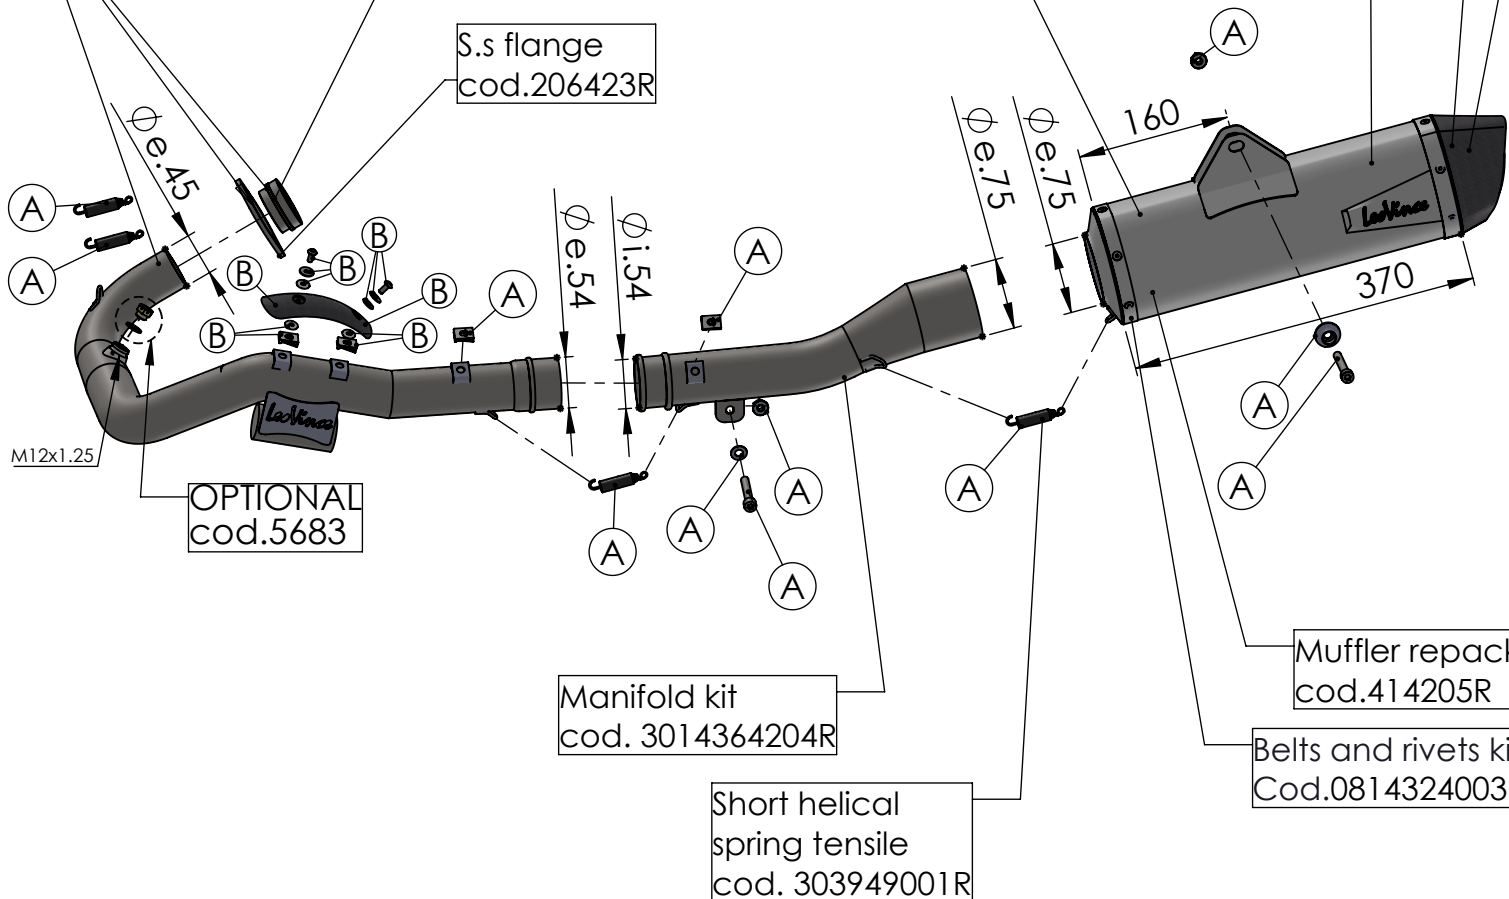

S.s bushing
cod.206424R

S.s flange
cod.206423R

Manifold kit
cod. 3014364204R

Short helical
spring tensile
cod. 303949001R

Muffler repack kit
cod.414205R

Belts and rivets kit
Cod.0814324003R

ART. 14364E - SPARE PARTS

KTM 690 ENDURO R / 690 SMC R 690

GAS GAS ES 700 / GAS GAS SM 700 (Also fits 35kW version)

(A) FITTING KIT cod.3014364601R

(B) CARBON COVER cod.308213001R