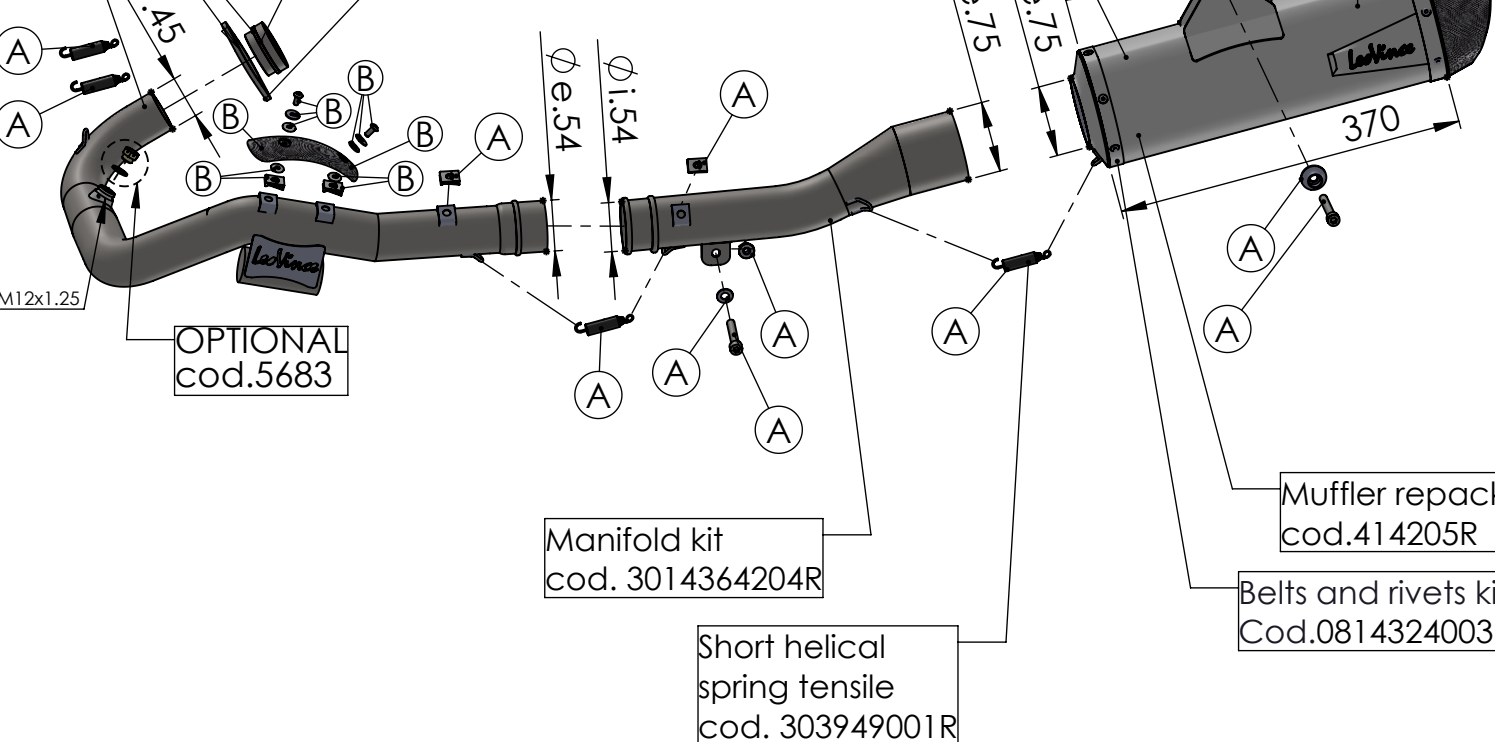

Carbon end cup set
cod.3014000701R

S.s end cup set
cod.307242711R

Muffler kit
Cod.3014364482R

Outer sleeve
replacement kit
cod.3014364010R

Header pipe kit
cod. 3014364202R

S.s bushing
cod.206424R

S.s flange
cod.206423R

OPTIONAL
cod.5683

Manifold kit
cod. 3014364204R

Short helical
spring tensile
cod. 303949001R

Muffler repack kit
cod.414205R

Belts and rivets kit
Cod.0814324003R

ART. 14364E - SPARE PARTS

KTM 690 ENDURO R / 690 SMC R 690 (Also fits 35kW version)

(A) FITTING KIT cod.3014364601R

(B) CARBON COVER cod.308213001R