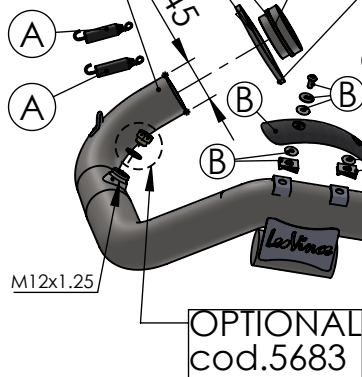

WARNING
DO NOT USE ORIGINAL
GRAPHITE BUSHING

Carbon end cup set
cod.3014000701R

S.s end cup set
cod.307242711R

Muffler kit
Cod.3014364482R

Outer sleeve
replacement kit
cod.3014364010R

Header pipe kit
cod. 3014364202R

S.s bushing
cod.206424R

S.s flange
cod.206423R

Manifold kit
cod. 3014364204R

Short helical
spring tensile
cod. 303949001R

Muffler repack kit
cod.414205R

Belts and rivets kit
Cod.0814324003R

ART. 14364E - SPARE PARTS

KTM 690 ENDURO R / 690 SMC R 690

GAS GAS ES 700 / GAS GAS SM 700 (Also fits 35kW version)

(A) FITTING KIT cod.3014364601R

(B) CARBON COVER cod.308213001R