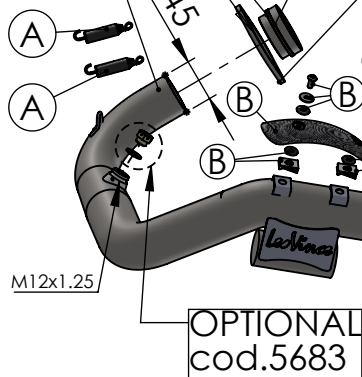

WARNING
DO NOT USE ORIGINAL
GRAPHITE BUSHING

Carbon end cup set
cod.3014000701R

S.s end cup set
cod.307242711R

Muffler kit
Cod.3014364482R

Outer sleeve
replacement kit
cod.3014364010R

Header pipe kit
cod. 3014364202R

S.s bushing
cod.206424R

S.s flange
cod.206423R

CATALYTIC
CONVERTER

Manifold kit
cod. 3014364206R

Short helical
spring tensile
cod. 303949001R

E13 92R-02 10444

Muffler repack kit
cod.414205R

Belts and rivets kit
Cod.0814324003R

ART. 14364EK - SPARE PARTS

KTM 690 ENDURO R / 690 SMC R 690 (Also fits 35kW version)

(A) FITTING KIT cod.3014364601R

(B) CARBON COVER cod.308213001R