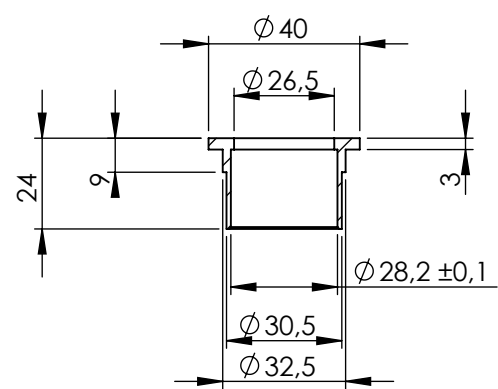

Db-Killer N.62
Cod.3014259801R

S.s. flange "45E"
cod.205267R sp. 6mm

S.s. bushing
cod.206662R

Carbon end cup set
cod.3014008701R

S.s. end cup set
cod.3014259711R

Carbon clamp FM4S
Cod.307572505R

Muffler kit
Cod.3014259481R