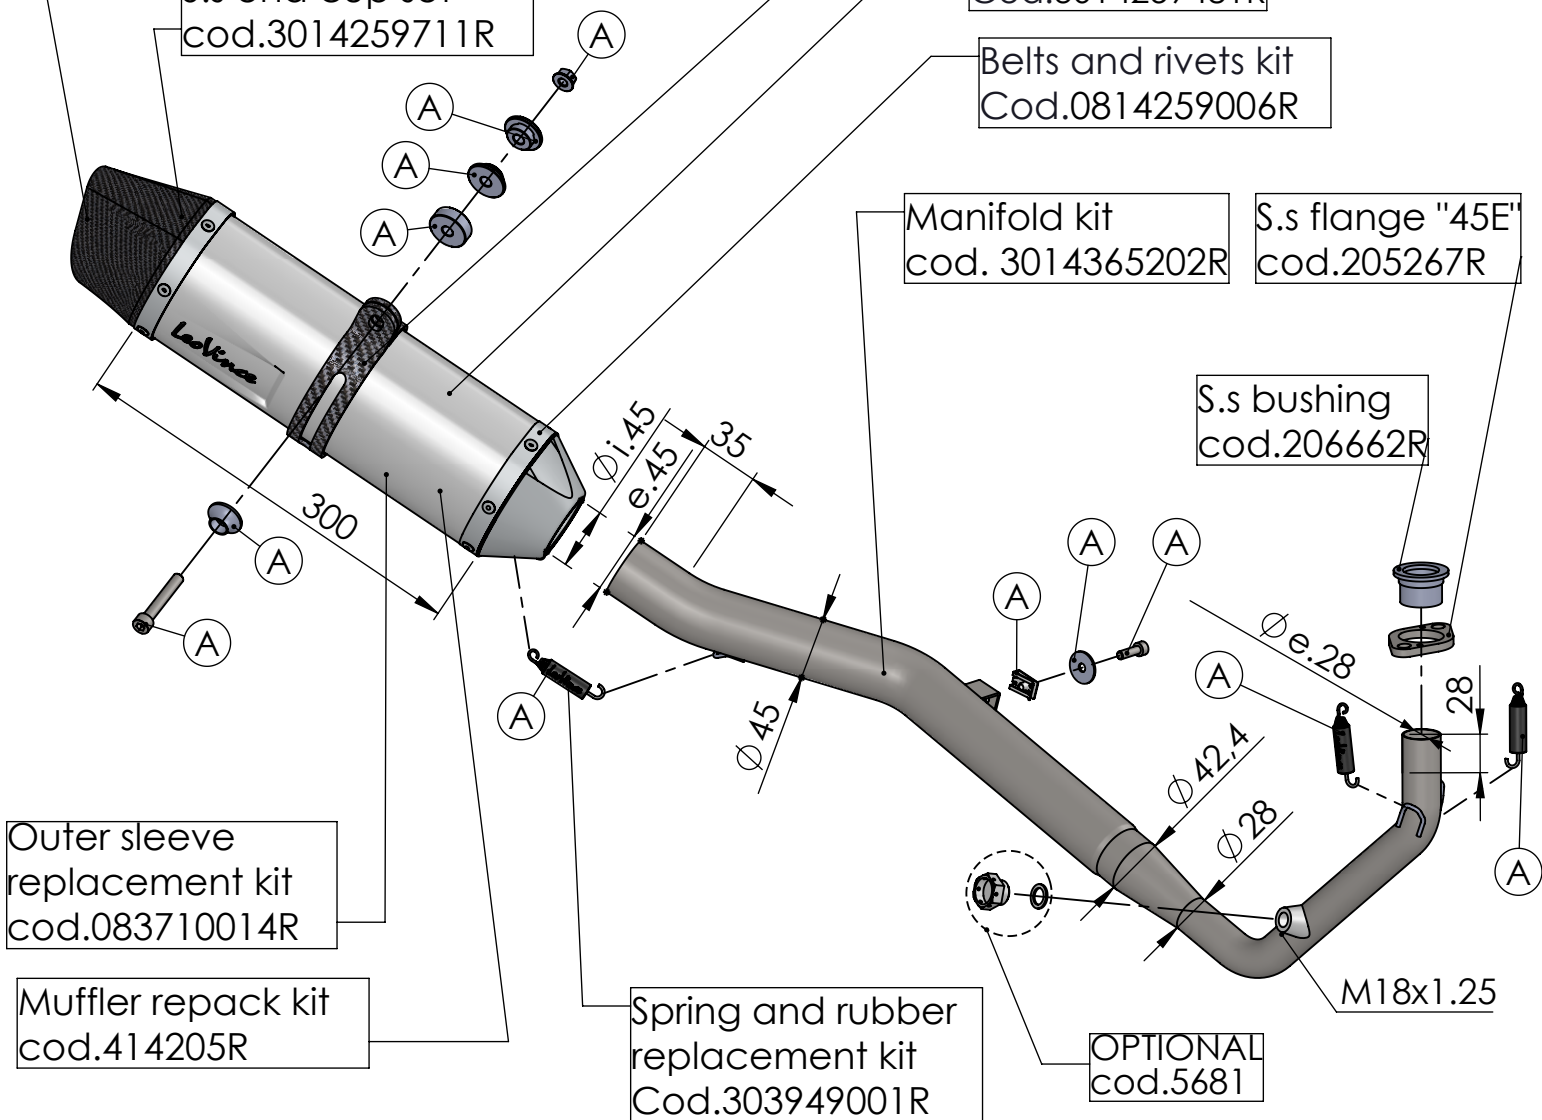

Db-Killer N.62
Cod.3014259801R

S.s. flange "45E"
cod.205267R sp. 6mm

S.s. bushing
cod.206662R

Carbon end cup set
cod.3014008701R

S.s. end cup set
cod.3014259711R

Carbon clamp FM4S
Cod.307572505R

Muffler kit
Cod.3014259481R

Belts and rivets kit
Cod.0814259006R

Manifold kit
cod. 3014365202R

S.s. flange "45E"
cod.205267R

S.s. bushing
cod.206662R

Outer sleeve
replacement kit
cod.083710014R

Muffler repack kit
cod.414205R

Spring and rubber
replacement kit
Cod.303949001R

OPTIONAL
cod.5681

ART. 14365E - SPARE PARTS

YAMAHA MT-125 / YZF-R 125

Ⓐ FITTING KIT cod.3014365601R