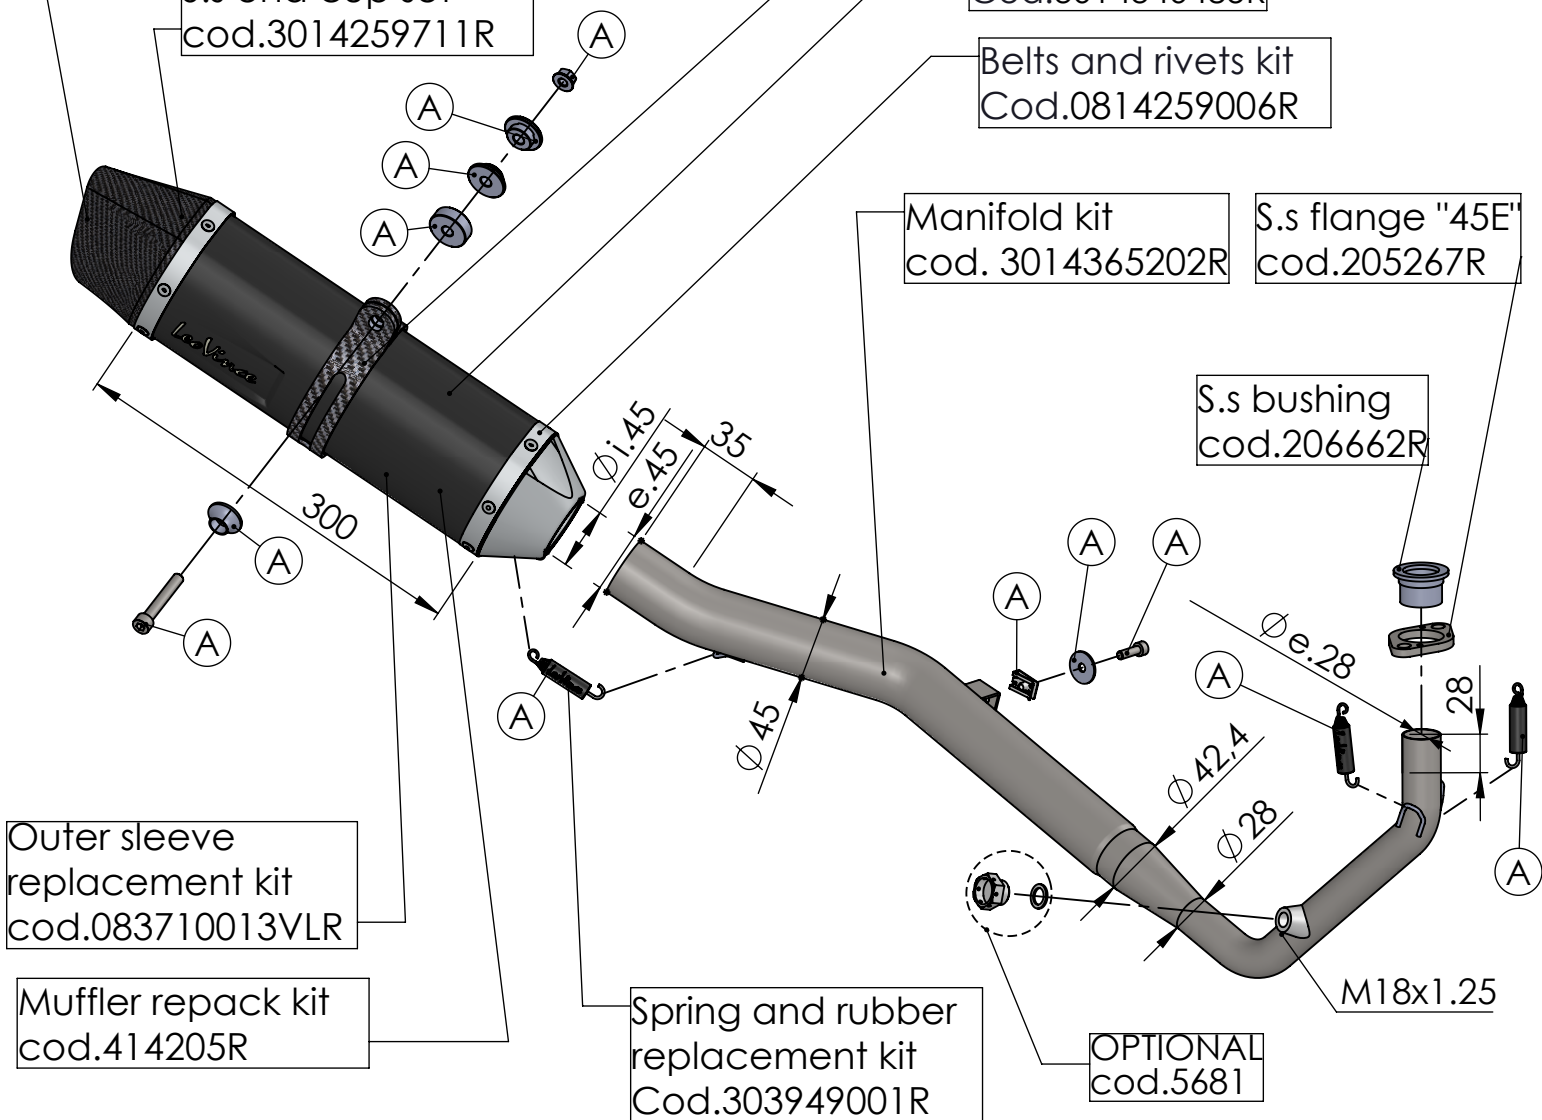

Db-Killer N.62
Cod.3014259801R

S.s. flange "45E"
cod.205267R sp. 6mm

S.s. bushing
cod.206662R

Carbon end cup set
cod.3014008701R

S.s. end cup set
cod.3014259711R

Carbon clamp FM4S
Cod.307572505R

Muffler kit
Cod.3014340485R

Belts and rivets kit
Cod.0814259006R

Manifold kit
cod. 3014365202R

S.s. flange "45E"
cod.205267R

S.s. bushing
cod.206662R

Outer sleeve
replacement kit
cod.083710013VLR

Muffler repack kit
cod.414205R

Spring and rubber
replacement kit
Cod.303949001R

OPTIONAL
cod.5681

ART. 14365EB - SPARE PARTS

YAMAHA MT-125 / YZF-R 125

Ⓐ FITTING KIT cod.3014365601R