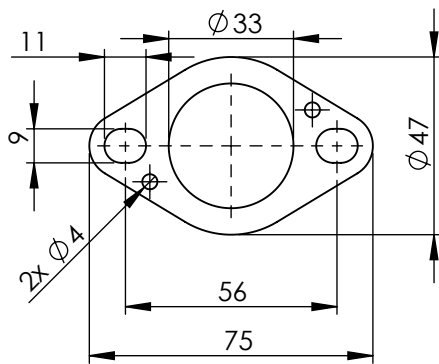

Db-Killer N.62
Cod.3014259801R

S.s. flange "45E"
cod.205267R sp. 6mm

S.s. bushing
cod.206662R

Carbon end cup set
cod.3014008701R

S.s. end cup set
cod.3014259711R

Carbon clamp FM4S
Cod.307572505R

Muffler kit
Cod.3014340485R