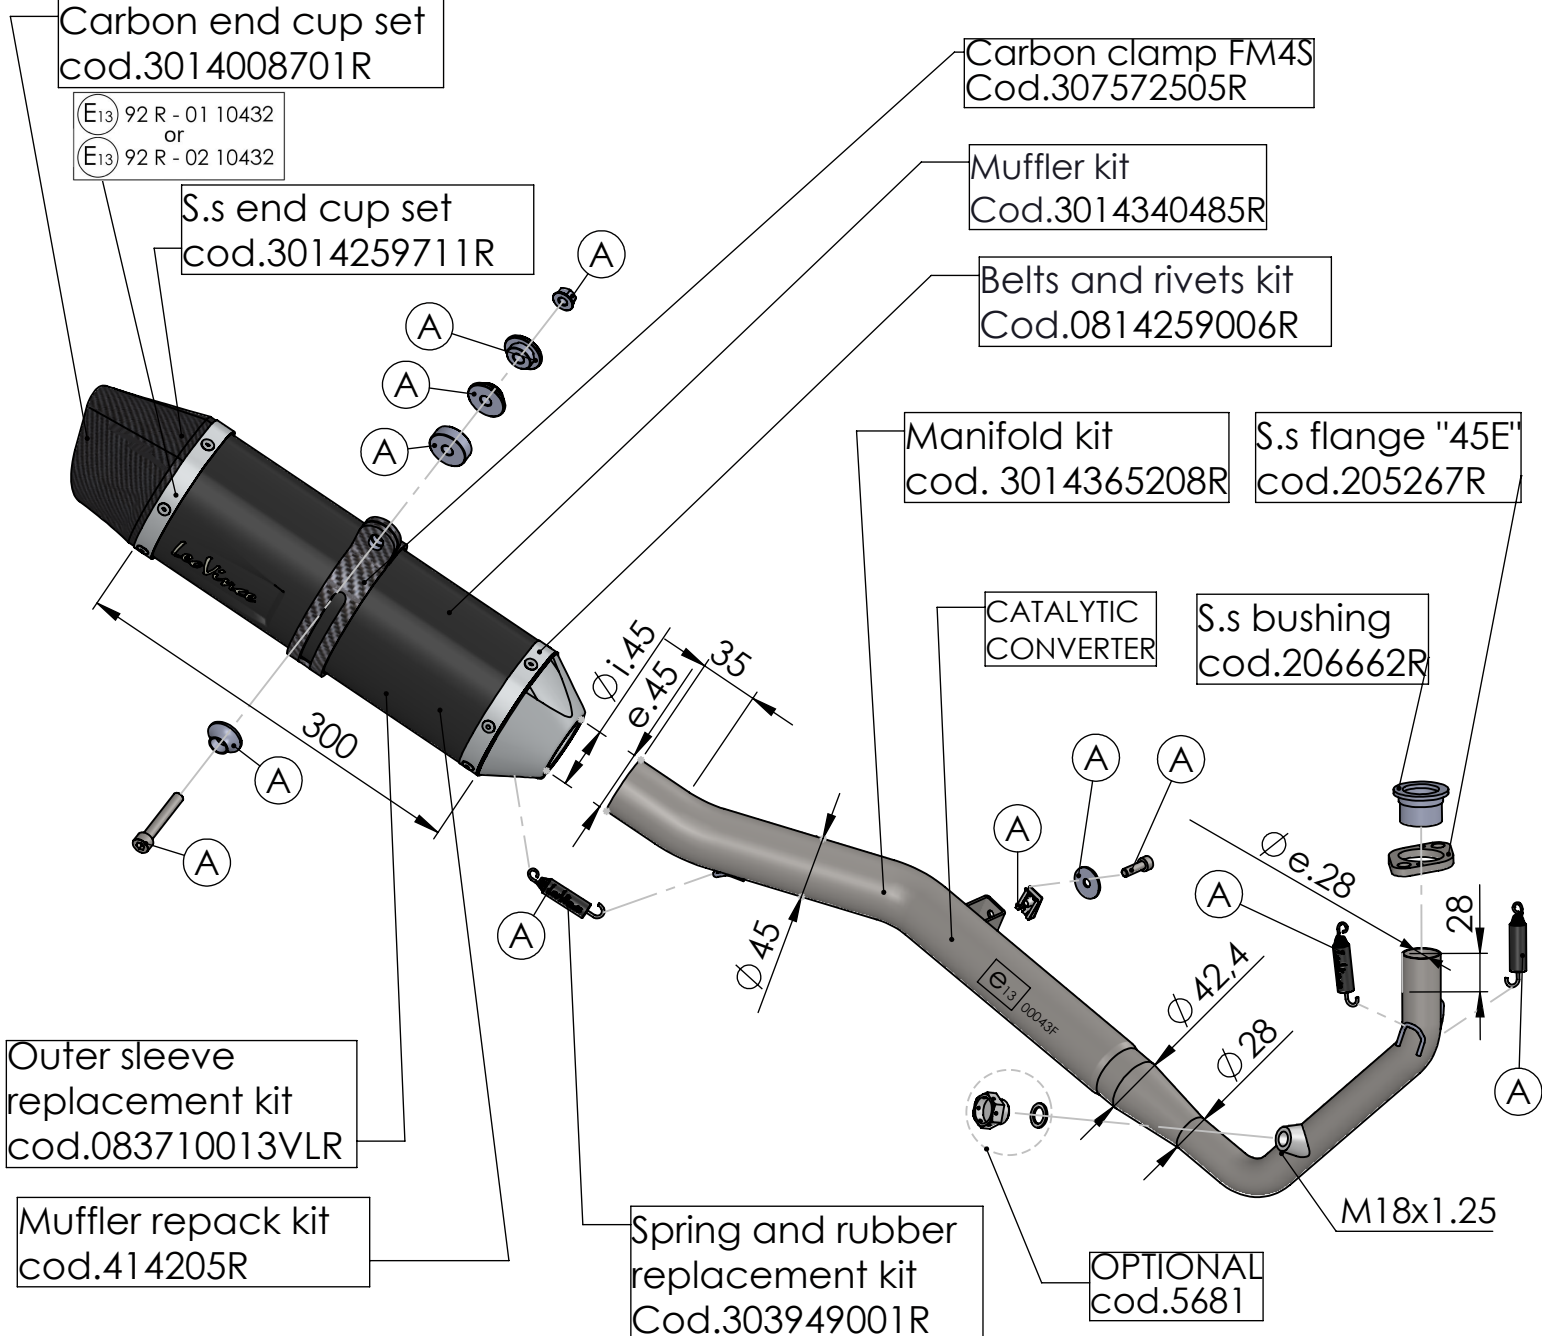

Db-Killer N.62  
Cod.3014259802R

S.s. flange "45E"  
cod.205267R sp. 6mm

S.s. bushing  
cod.206662R

Carbon end cup set  
cod.3014008701R

Carbon clamp FM4S  
Cod.307572505R

Muffler kit  
Cod.3014340485R

E13 92 R - 01 10432  
or  
E13 92 R - 02 10432

S.s. end cup set  
cod.3014259711R

Belts and rivets kit  
Cod.0814259006R

Manifold kit  
cod. 3014365208R

S.s. flange "45E"  
cod.205267R

CATALYTIC  
CONVERTER

S.s. bushing  
cod.206662R

Outer sleeve  
replacement kit  
cod.083710013VLR

## ART. 14365EBK - SPARE PARTS

YAMAHA MT-125 / XSR 125 / YZF-R 125

(A) FITTING KIT cod.3014365601R