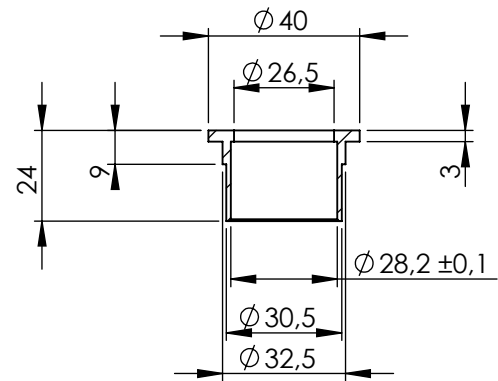

Db-Killer N.62  
Cod.3014259802R

S.s. flange "45E"  
cod.205267R sp. 6mm

S.s. bushing  
cod.206662R

Carbon end cup set  
cod.3014008701R

Carbon clamp FM4S  
Cod.307572505R

Muffler kit  
Cod.3014340485R

E13 92 R - 01 10432  
or  
E13 92 R - 02 10432

S.s. end cup set  
cod.3014259711R

Belts and rivets kit  
Cod.0814259006R

Manifold kit  
cod. 3014365208R

S.s. flange "45E"  
cod.205267R

CATALYTIC  
CONVERTER

S.s. bushing  
cod.206662R

Outer sleeve  
replacement kit  
cod.083710013VLR