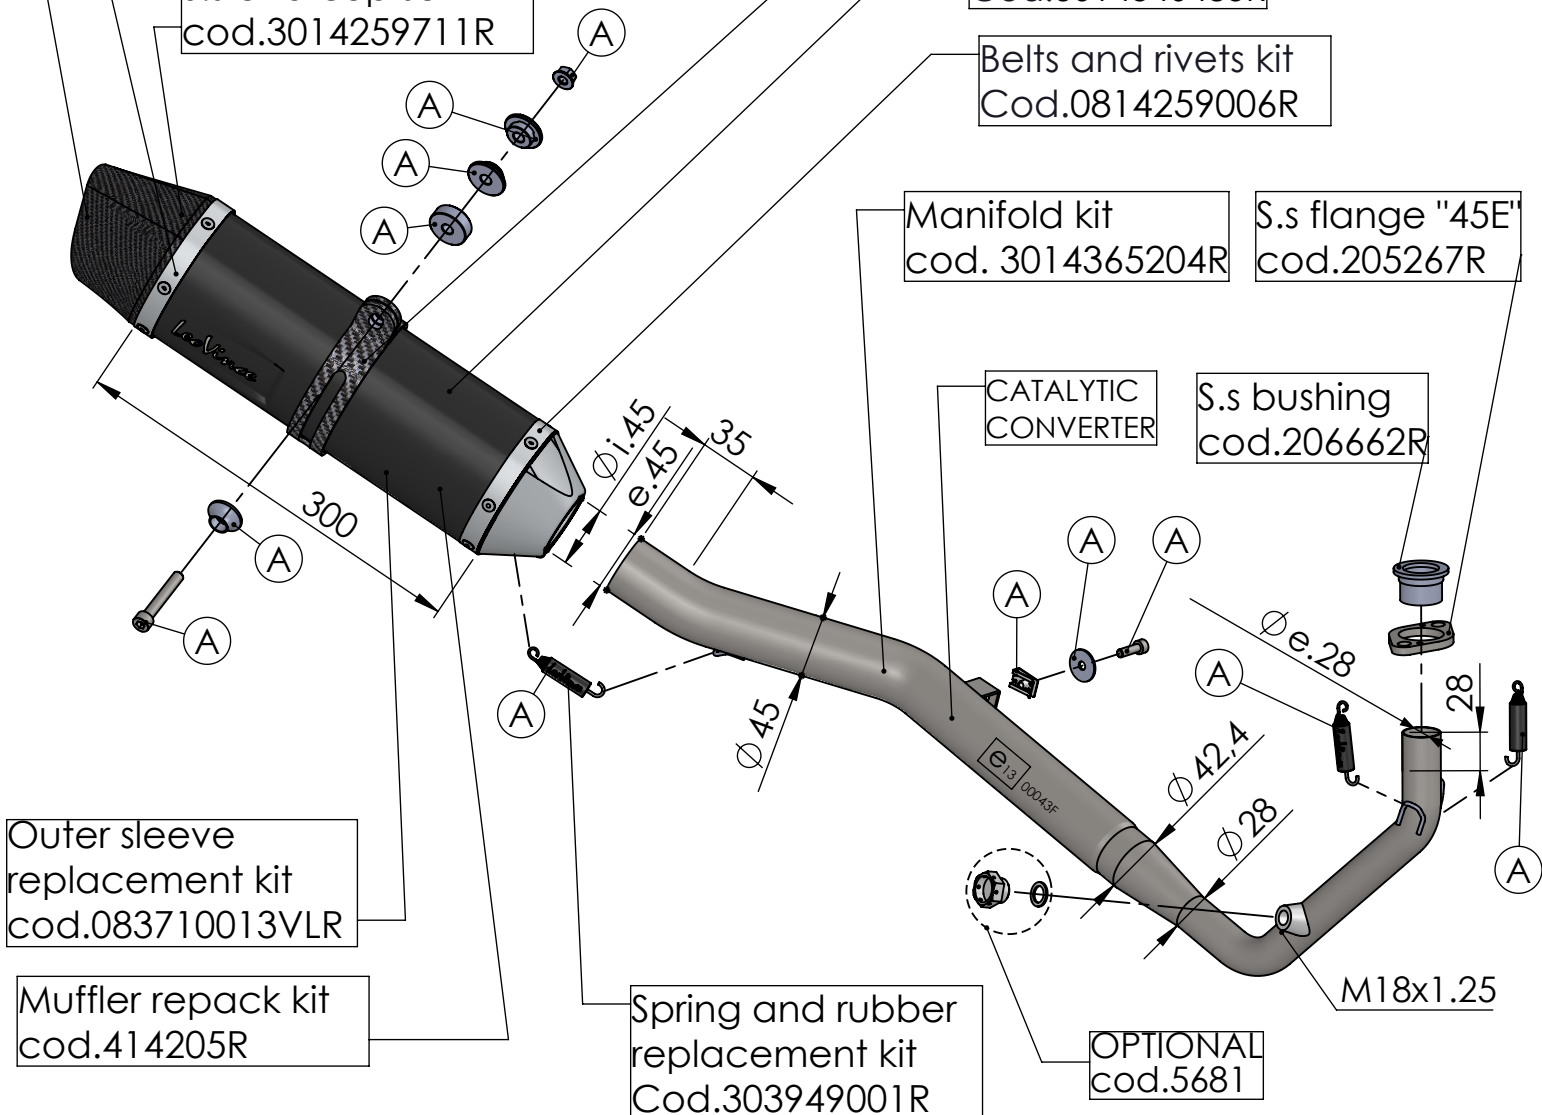

S.s. end cup set
cod.3014259711R

Muffler kit
Cod.3014340485R

Belts and rivets kit
Cod.0814259006R

Manifold kit
cod. 3014365204R

S.s. flange "45E"
cod.205267R

CATALYTIC
CONVERTER

S.s. bushing
cod.206662R

Outer sleeve
replacement kit
cod.083710013VLR

Muffler repack kit
cod.414205R

Spring and rubber
replacement kit
Cod.303949001R

OPTIONAL
cod.5681

ART. 14365EBK - SPARE PARTS

YAMAHA MT-125 / YZF-R 125

Ⓐ FITTING KIT cod.3014365601R