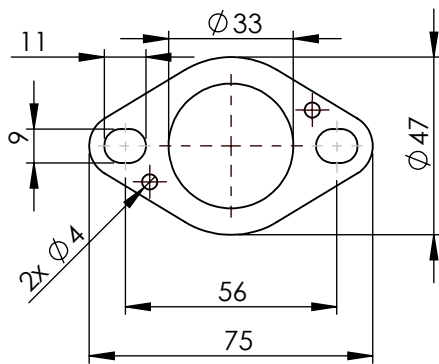

Db-Killer N.62  
Cod.3014259802R

S.s. flange "45E"  
cod.205267R sp. 6mm

S.s. bushing  
cod.206662R

Carbon end cup set  
cod.3014008701R

Carbon clamp FM4S  
Cod.307572505R

Muffler kit  
Cod.3014340485R

E13 92 R - 01 10432  
or  
E13 92 R - 02 10432

S.s. end cup set  
cod.3014259711R

Belts and rivets kit  
Cod.0814259006R

Manifold kit  
cod. 3014365208R

S.s. flange "45E"  
cod.205267R

CATALYTIC  
CONVERTER

S.s. bushing  
cod.206662R

Outer sleeve  
replacement kit  
cod.083710013VLR

## ART. 14365EBK - SPARE PARTS

YAMAHA MT-125 / XSR 125 / YZF-R 125

(A) FITTING KIT cod.3014365601R