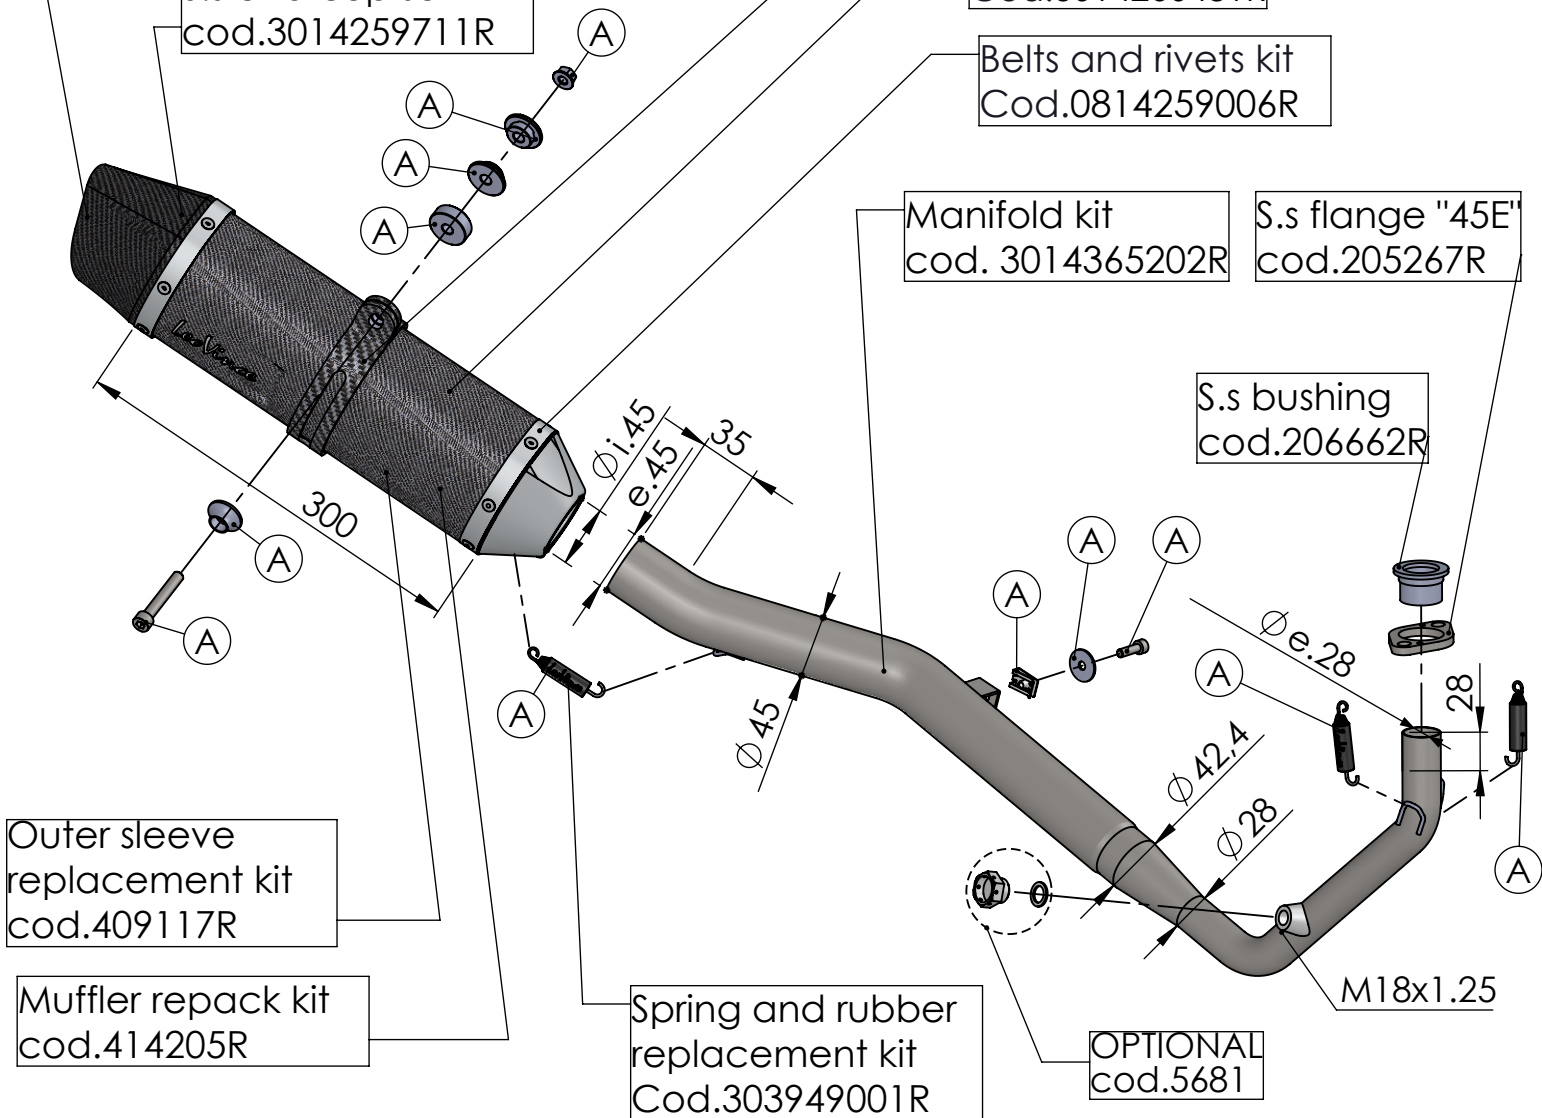

S.s. end cup set
cod.3014259711R

Muffler kit
Cod.3014260481R

Belts and rivets kit
Cod.0814259006R

Manifold kit
cod. 3014365202R

S.s. flange "45E"
cod.205267R

S.s. bushing
cod.206662R

Outer sleeve
replacement kit
cod.409117R

Muffler repack kit
cod.414205R

Spring and rubber
replacement kit
Cod.303949001R

OPTIONAL
cod.5681

ART. 14366E - SPARE PARTS

YAMAHA MT-125 / YZF-R 125

(A) FITTING KIT cod.3014365601R