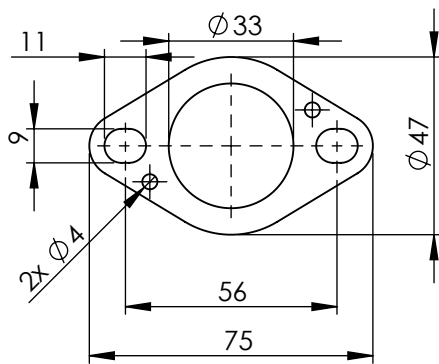

Db-Killer N.62  
Cod.3014259801R

S.s. flange "45E"  
cod.205267R sp. 6mm

S.s. bushing  
cod.206662R

Carbon end cup set  
cod.3014008701R

S.s. end cup set  
cod.3014259711R

Carbon clamp FM4S  
Cod.307572505R

## ART. 14366E - SPARE PARTS

YAMAHA MT-125 / YZF-R 125

(A) FITTING KIT cod.3014365601R