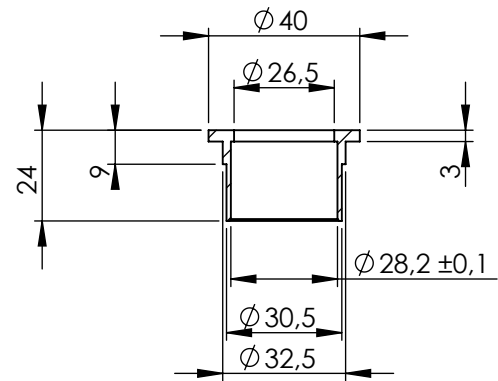

Db-Killer N.62  
Cod.3014259801R

S.s. flange "45E"  
cod.205267R sp. 6mm

S.s. bushing  
cod.206662R

Carbon end cup set  
cod.3014008701R

S.s. end cup set  
cod.3014259711R

Carbon clamp FM4S  
Cod.307572505R

Spring and rubber  
replacement kit  
Cod.303949001R

OPTIONAL  
cod.5681